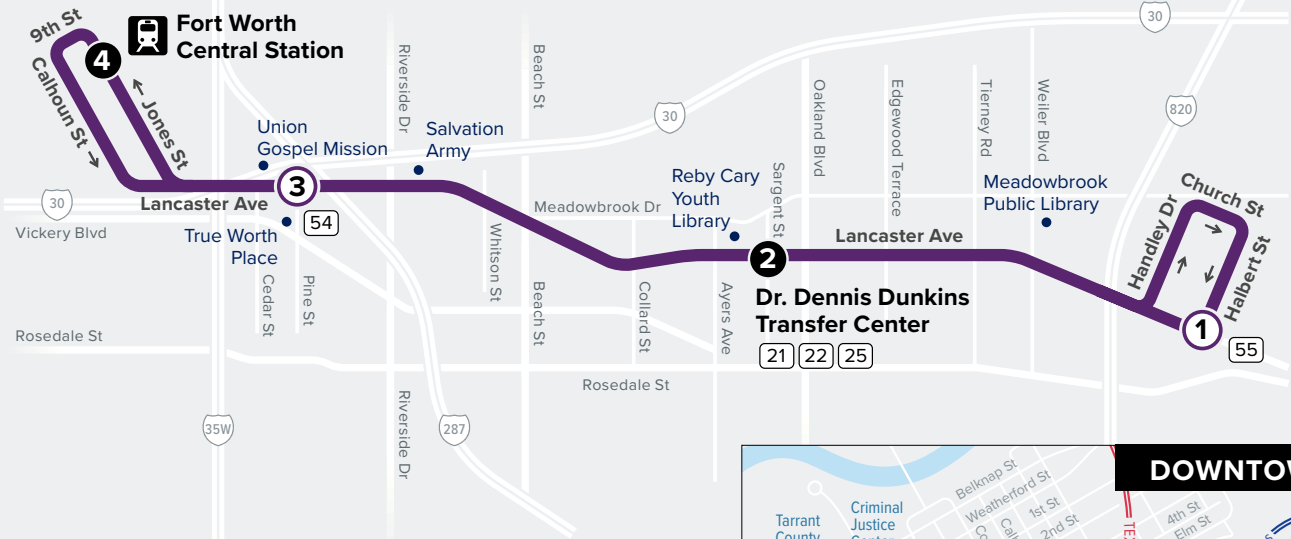

### Map Key

-  Route Line

---

-  Scheduled Timepoint

---

-  Transfer Center

---

-  Transfer to other buses

## FROM DOWNTOWN

Fort Worth Central Station Bus Bay H	Lancaster & Pine	Dr. Dennis Dunkins Transfer Center Bus Bay A	Handley Transfer Center
4	3	2	1
5:15	5:23	5:39	5:50
5:45	5:53	6:09	6:20
6:15	6:23	6:37	6:50
6:30	6:38	6:52	7:05

## FROM DOWNTOWN

Fort Worth Central Station Bus Bay H	Lancaster & Pine	Dr. Dennis Dunkins Transfer Center Bus Bay A	Handley Transfer Center
4	3	2	1
5:45	5:53	6:07	6:20
6:15	6:23	6:37	6:50
6:45	6:53	7:07	7:20
7:15	7:23	7:37	7:50
7:45	7:53	8:07	8:20
8:15	8:23	8:37	8:50
8:30	8:38	8:52	9:05
8:45	8:53	9:07	9:20
9:00	9:08	9:22	9:35
9:15	9:23	9:37	9:50
9:30	9:38	9:52	10:05
9:45	9:53	10:07	10:20
10:00	10:08	10:22	10:35

## TO DOWNTOWN

Handley Transfer Center	Dr. Dennis Dunkins Transfer Center Bus Bay E	Lancaster & Pine	Fort Worth Central Station Bus Bay H
1	2	3	4
5:20	5:34	5:47	5:57
5:50	6:04	6:17	6:27
6:20	6:34	6:47	6:57
6:50	7:04	7:17	7:27
7:20	7:34	7:47	7:57
7:50	8:04	8:17	8:27
8:05	8:19	8:32	8:42
8:20	8:34	8:47	8:57
8:35	8:49	9:02	9:12
8:50	9:04	9:17	9:27
9:05	9:19	9:32	9:42