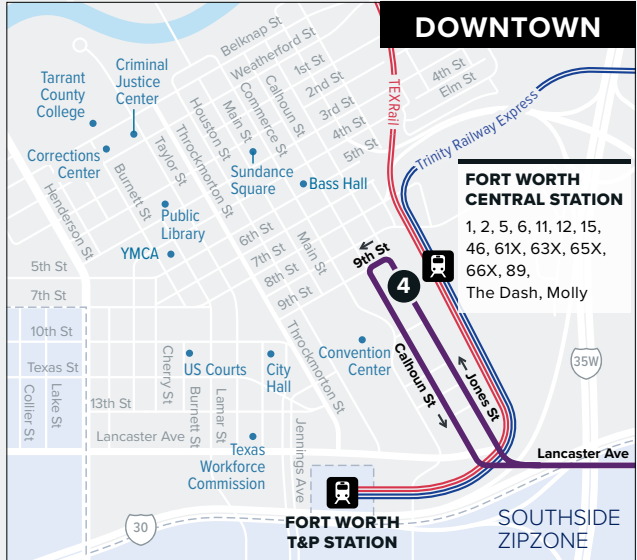

Purchase tickets or plan your trip with our mobile app:

Download from your app store.

1001 Jones St
Fort Worth, Texas 76102
Customer Care: (817) 215-8600
RIDETRINITYMETRO.org | @TrinityMetro

Effective
February 19, 2024