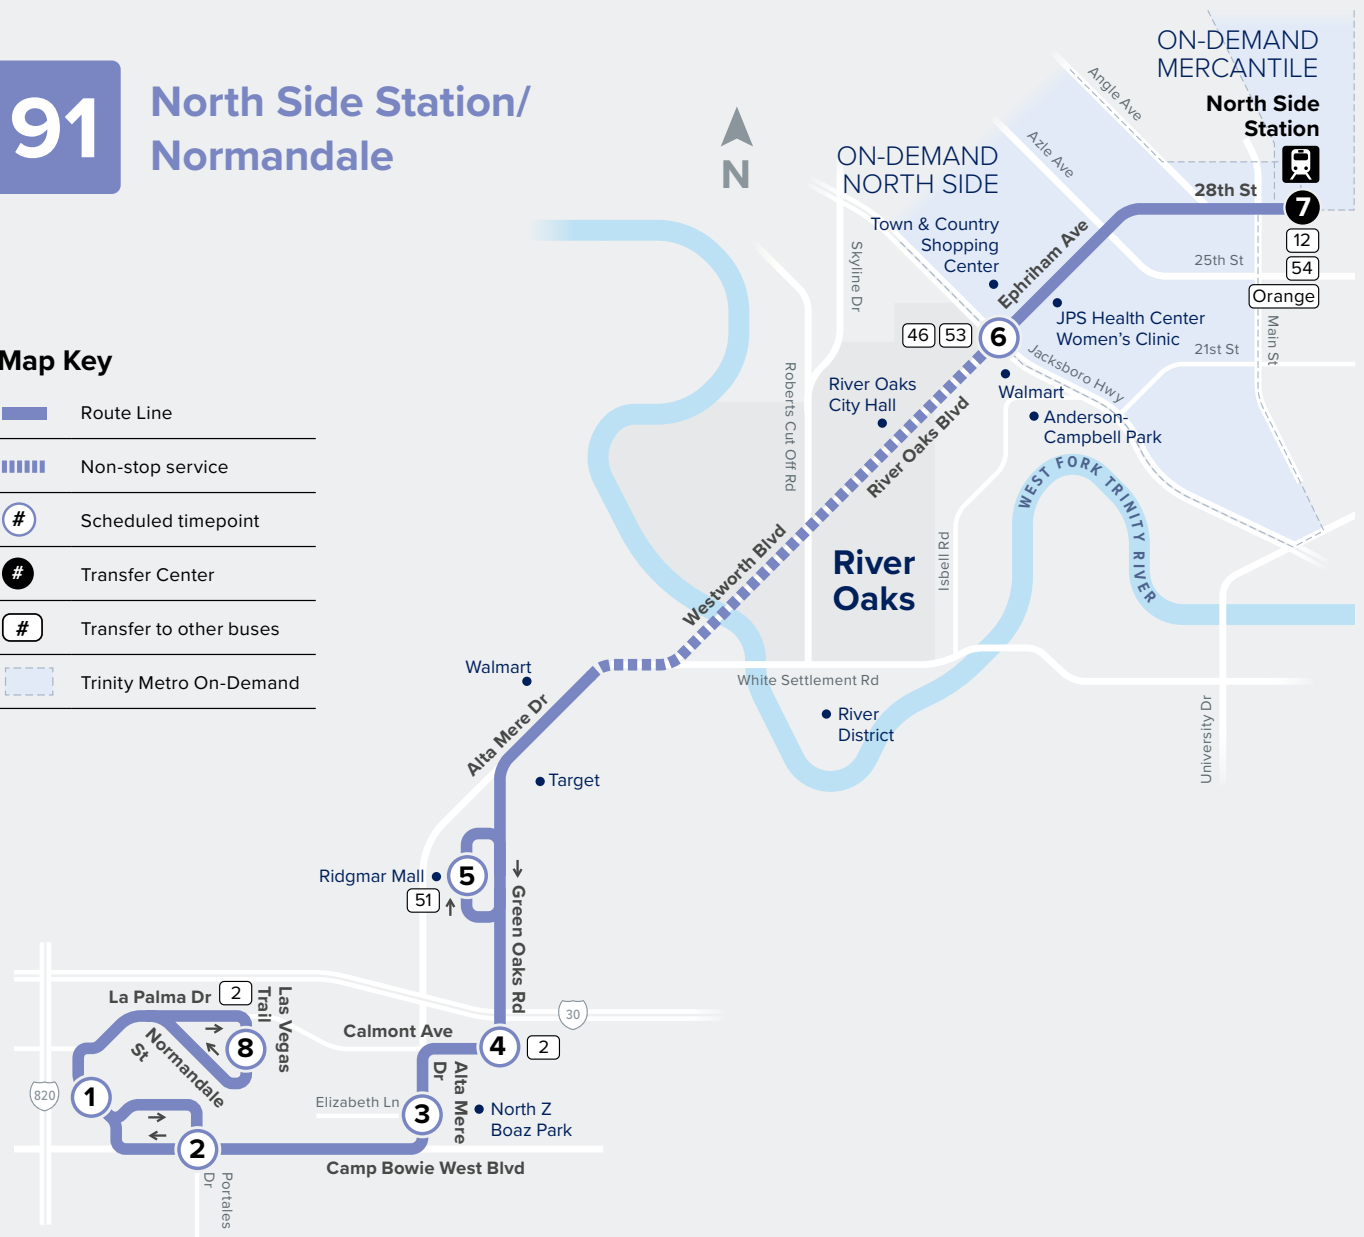

## North Side Station/ Normandale

### Map Key

-  Route Line

---

-  Non-stop service

---

-  Scheduled timepoint

---

-  Transfer Center

---

-  Transfer to other buses

---

-  Trinity Metro On-Demand

\* Trip operates on Saturday only.