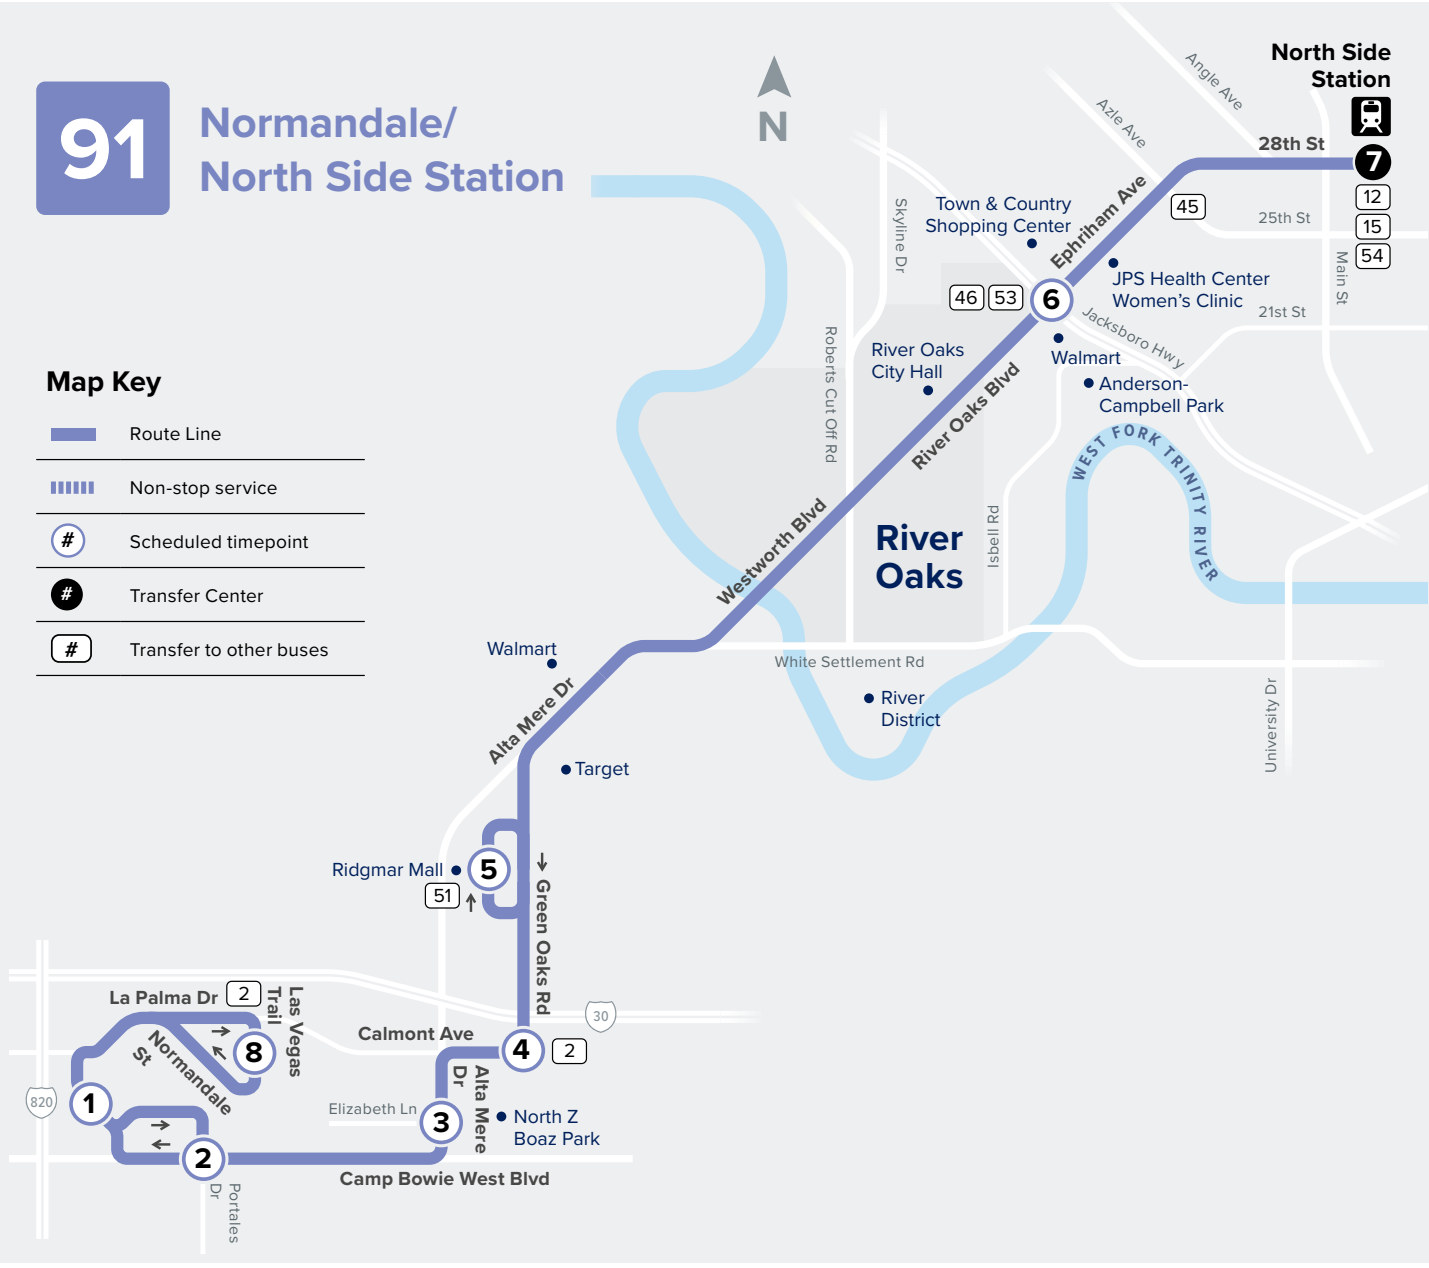

91

Normandale/ North Side Station

Map Key

-  Route Line

-  Non-stop service

-  Scheduled timepoint

-  Transfer Center

-  Transfer to other buses

* Trip operates on Saturday only.

WESTBOUND

North Side Station Bus Bay A	River Oaks & Jacksboro	Green Oaks & Calmont	Alta Mere & Elizabeth	Camp Bowie West & Clovis	Las Vegas & Mojave	Normandale & Bridge Hill
7	6	4	3	2	8	1
5:56	6:08	6:28	6:32	6:45	6:52	6:59
6:56	7:08	7:28	7:32	7:45	7:52	7:59
7:56	8:08	8:28	8:32	8:45	8:52	8:59
8:56	9:08	9:28	9:32	9:45	9:52	9:59
9:56	10:08	10:28	10:32	10:45	10:52	10:59
10:56	11:08	11:28	11:32	11:45	11:52	11:59
11:56	12:08	12:28	12:32	12:45	12:52	12:59
12:56	1:08	1:28	1:32	1:45	1:52	1:59
1:56	2:08	2:28	2:32	2:45	2:52	2:59
2:56	3:08	3:28	3:32	3:45	3:52	3:59
3:56	4:08	4:28	4:32	4:45	4:52	4:59
4:56	5:08	5:28	5:32	5:45	5:52	5:59
5:56	6:08	6:28	6:32	6:45	6:52	6:59
6:56	7:08	7:28	7:32	7:45	7:52	7:59
7:56	8:08	8:28	8:32	8:45	8:52	8:59
8:56	9:08	9:28	9:32	9:45	9:52	9:59
*9:56	10:08	10:28	10:32	10:45	10:52	10:59