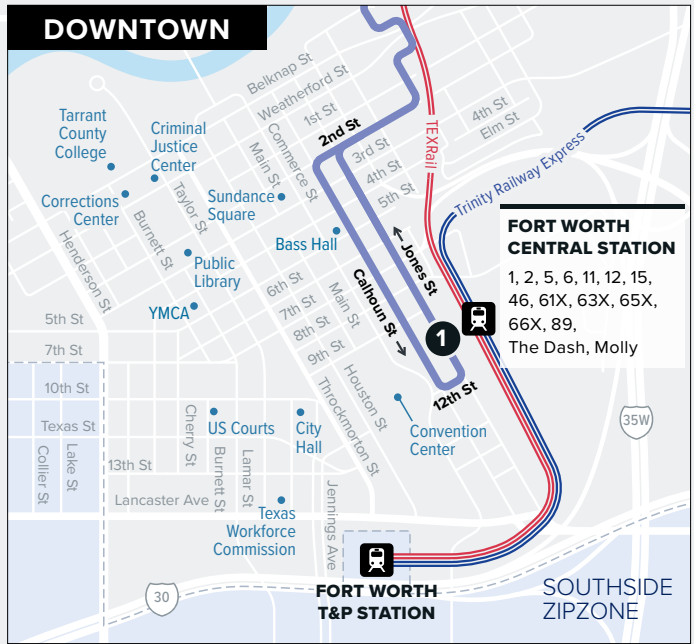

12

Samuels/ Mercantile Center Station

The highlighted area is served by outbound trips only.

Map Key

- Route Line

- # Scheduled Timepoint

- # Transfer Center

- # Transfer to other buses

- ZIPZONE

- # Rail Station

FORT WORTH CENTRAL STATION
1, 2, 5, 6, 11, 12, 15, 46, 61X, 63X, 65X, 66X, 89, The Dash, Molly

WEEKDAYS

TO DOWNTOWN

Mercantile Center Station Bus Bay A	Long & Deen	Arrive North Side Station Bus Bay A	Depart North Side Station Bus Bay A	Main & Exchange	Samuels & Northside	Fort Worth Central Station Bus Bay E
6	5	4	4	3	2	1
5:17	5:44	5:50	5:52	5:59	6:04	6:15
5:47	6:14	6:20	6:22	6:29	6:34	6:45
6:17	6:44	6:50	6:52	6:59	7:04	7:15
6:47	7:14	7:20	7:22	7:29	7:34	7:45
7:17	7:44	7:50	7:52	7:59	8:04	8:15
7:47	8:14	8:20	8:22	8:29	8:34	8:45
8:17	8:44	8:50	8:52	8:59	9:04	9:15
8:47	9:14	9:20	9:22	9:29	9:34	9:45
9:17	9:44	9:50	9:52	9:59	10:04	10:15
every 60 minutes						
4:17	4:44	4:50	4:52	4:59	5:04	5:15
every 30 minutes						
7:17	7:44	7:50	7:52	7:59	8:04	8:15
8:17	8:44	8:50	8:52	8:59	9:04	9:15
9:17	9:44	9:50	9:52	9:59	10:04	10:15
10:17	10:44	10:50	10:52	10:59	11:04	11:15

FROM DOWNTOWN

Fort Worth Central Station Bus Bay E	Samuels & Northside	Main & Exchange	Arrive North Side Station Bus Bay A	Depart North Side Station Bus Bay A	Long & Deen	Mercantile Center Station Bus Bay A
1	2	3	4	4	5	6
6:20	6:30	6:36	6:41	6:44	6:51	7:12
6:50	7:00	7:06	7:11	7:14	7:21	7:42
7:20	7:30	7:36	7:41	7:44	7:51	8:12
7:50	8:00	8:06	8:11	8:14	8:21	8:42
8:20	8:30	8:36	8:41	8:44	8:51	9:12
8:50	9:00	9:06	9:11	9:14	9:21	9:42
9:20	9:30	9:36	9:41	9:44	9:51	10:12
every 60 minutes						
3:20	3:30	3:36	3:41	3:44	3:51	4:12
every 30 minutes						
6:20	6:30	6:36	6:41	6:44	6:51	7:12
7:20	7:30	7:36	7:41	7:44	7:51	8:12
8:20	8:30	8:36	8:41	8:44	8:51	9:12
9:20	9:30	9:36	9:41	9:44	9:51	10:12