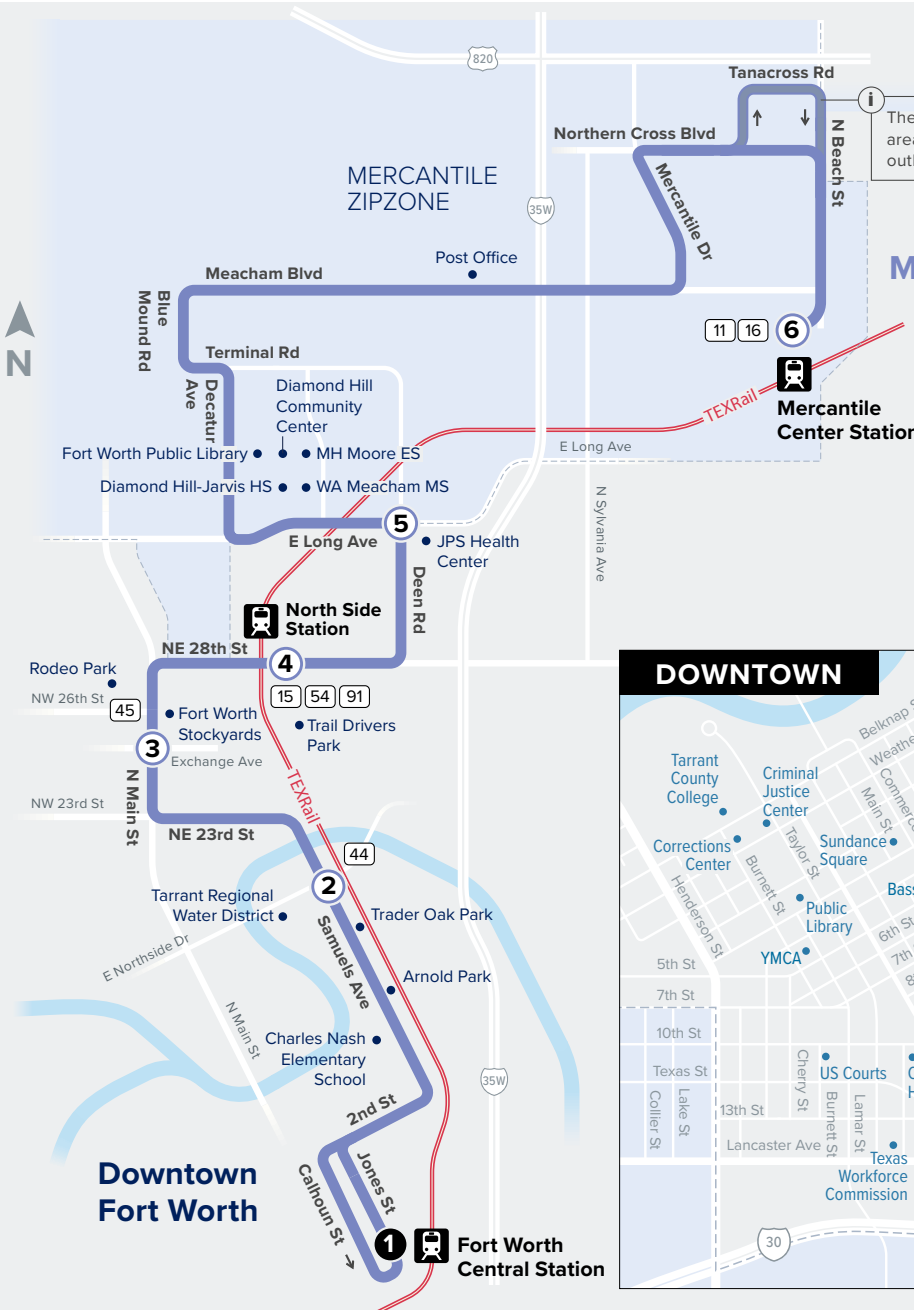

12

Samuels/ Mercantile Center Station

The highlighted area is served by outbound trips only.

Map Key

- Route Line

- # Scheduled Timepoint

- # Transfer Center

- # Transfer to other buses

- ZIPZONE

- # Rail Station

FORT WORTH CENTRAL STATION
1, 2, 5, 6, 11, 12, 15, 46, 61X, 63X, 65X, 66X, 89, The Dash, Molly

WEEKDAYS

TO DOWNTOWN

Mercantile Center Station Bus Bay A	Long & Deen	Arrive North Side Station Bus Bay A	Depart North Side Station Bus Bay A	Main & Exchange	Samuels & Northside	Fort Worth Central Station Bus Bay E
6	5	4	4	3	2	1
5:17	5:44	5:50	5:52	5:59	6:04	6:15
5:47	6:14	6:20	6:22	6:29	6:34	6:45
6:17	6:44	6:50	6:52	6:59	7:04	7:15
6:47	7:14	7:20	7:22	7:29	7:34	7:45
7:17	7:44	7:50	7:52	7:59	8:04	8:15
7:47	8:14	8:20	8:22	8:29	8:34	8:45
8:17	8:44	8:50	8:52	8:59	9:04	9:15
8:47	9:14	9:20	9:22	9:29	9:34	9:45
9:17	9:44	9:50	9:52	9:59	10:04	10:15
every 60 minutes						
4:17	4:44	4:50	4:52	4:59	5:04	5:15
every 30 minutes						
7:17	7:44	7:50	7:52	7:59	8:04	8:15
8:17	8:44	8:50	8:52	8:59	9:04	9:15
9:17	9:44	9:50	9:52	9:59	10:04	10:15
10:17	10:44	10:50	10:52	10:59	11:04	11:15

FROM DOWNTOWN

Fort Worth Central Station Bus Bay E	Samuels & Northside	Main & Exchange	Arrive North Side Station Bus Bay A	Depart North Side Station Bus Bay A	Long & Deen	Mercantile Center Station Bus Bay A
1	2	3	4	4	5	6
6:20	6:30	6:36	6:41	6:44	6:51	7:12
6:50	7:00	7:06	7:11	7:14	7:21	7:42
7:20	7:30	7:36	7:41	7:44	7:51	8:12
7:50	8:00	8:06	8:11	8:14	8:21	8:42
8:20	8:30	8:36	8:41	8:44	8:51	9:12
8:50	9:00	9:06	9:11	9:14	9:21	9:42
9:20	9:30	9:36	9:41	9:44	9:51	10:12
every 60 minutes						
3:20	3:30	3:36	3:41	3:44	3:51	4:12
every 30 minutes						
6:20	6:30	6:36	6:41	6:44	6:51	7:12
7:20	7:30	7:36	7:41	7:44	7:51	8:12
8:20	8:30	8:36	8:41	8:44	8:51	9:12
9:20	9:30	9:36	9:41	9:44	9:51	10:12