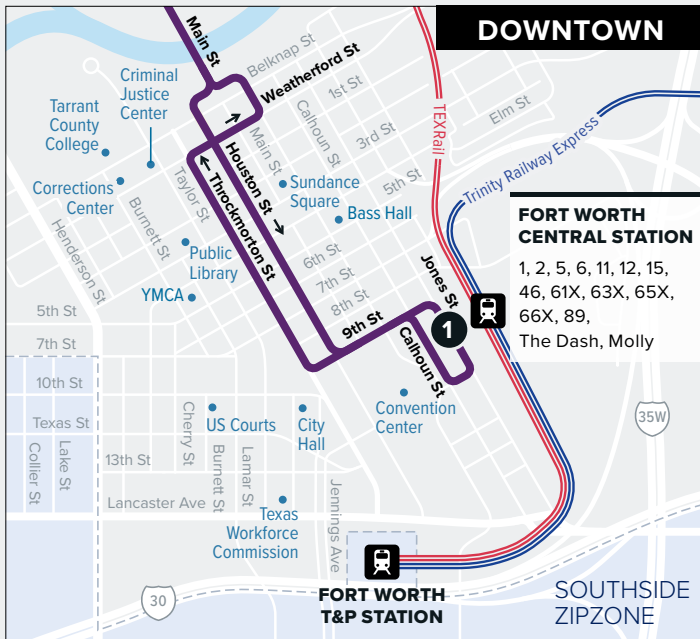

15

Stockyards/ North Main

Map Key

-  Route Line
-  Scheduled Timepoint
-  Transfer Center
-  Transfer to other buses
-  ZIPZONE
-  Rail Station

WEEKDAYS

AM Times PM Times

TO DOWNTOWN

North Side Station Bus Bay B	North Main St & Exchange Ave	North Main St & Northside Dr	Fort Worth Central Station Bus Bay B
4	3	2	1
4:47	4:52	4:58	5:10
5:17	5:22	5:28	5:40
5:47	5:52	5:58	6:10
6:17	6:22	6:28	6:40
6:32	6:37	6:43	6:55
6:47	6:52	6:58	7:10

FROM DOWNTOWN

Fort Worth Central Station Bus Bay B	North Main St & Northside Dr	North Main St & Exchange Ave	North Side Station Bus Bay B
1	2	3	4
5:15	5:28	5:33	5:41
5:45	5:58	6:03	6:11
6:15	6:28	6:33	6:41
6:45	6:58	7:03	7:11
7:00	7:13	7:18	7:26
7:15	7:28	7:33	7:41

WEEKENDS & MAJOR HOLIDAYS

TO DOWNTOWN

North Side Station Bus Bay B	North Main St & Exchange Ave	North Main St & Northside Dr	Fort Worth Central Station Bus Bay B
4	3	2	1
5:47	5:52	5:58	6:10
6:17	6:22	6:28	6:40
6:47	6:52	6:58	7:10
7:17	7:22	7:28	7:40
7:47	7:52	7:58	8:10
8:02	8:07	8:13	8:25
8:17	8:22	8:28	8:40
8:32	8:37	8:43	8:55
8:47	8:52	8:58	9:10
9:02	9:07	9:13	9:25
9:17	9:22	9:28	9:40

* Trip operates on Saturday only.

FROM DOWNTOWN

Fort Worth Central Station Bus Bay B	North Main St & Northside Dr	North Main St & Exchange Ave	North Side Station Bus Bay B
1	2	3	4
5:45	5:58	6:03	6:11
6:15	6:28	6:33	6:41
6:45	6:58	7:03	7:11
7:15	7:28	7:33	7:41
7:45	7:58	8:03	8:11
8:15	8:28	8:33	8:41
8:30	8:43	8:48	8:56
8:45	8:58	9:03	9:11
9:00	9:13	9:18	9:26
9:15	9:28	9:33	9:41
9:30	9:43	9:48	9:56
9:45	9:58	10:03	10:11