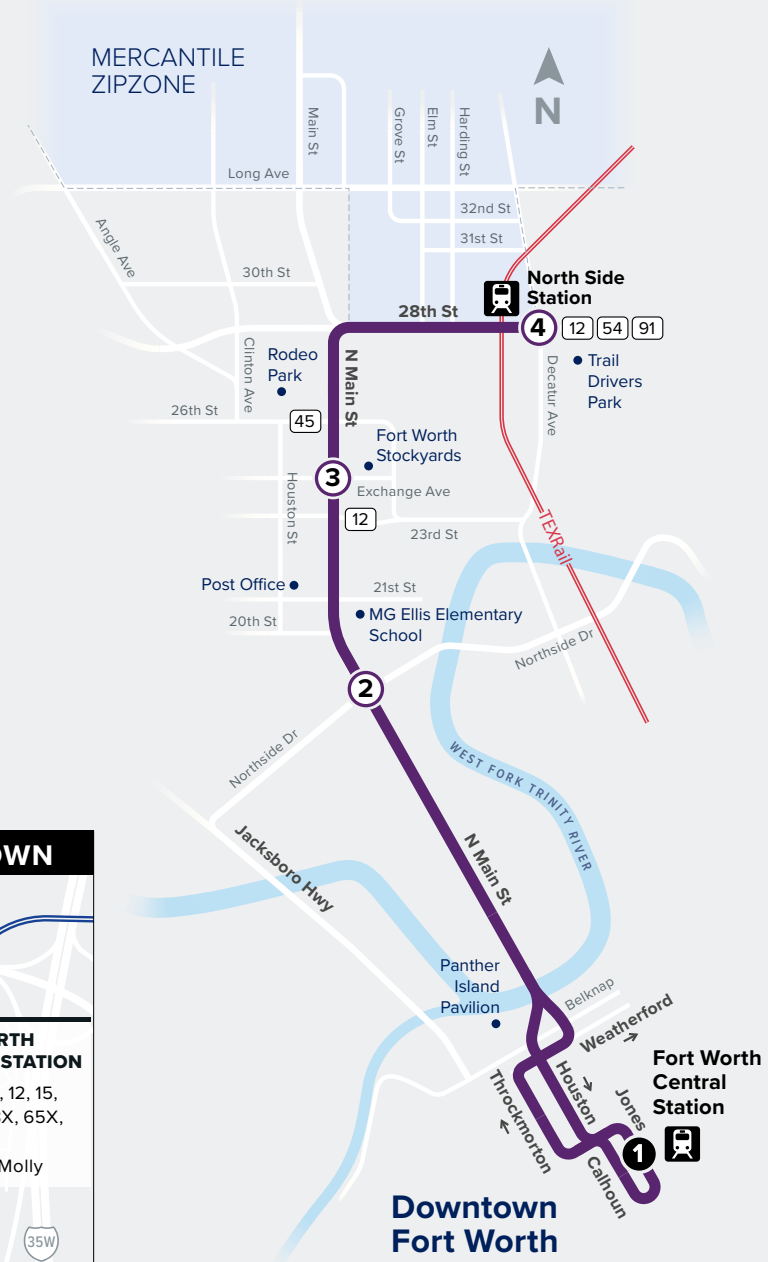

15

Stockyards/ North Main

Map Key

-  Route Line
-  Scheduled Timepoint
-  Transfer Center
-  Transfer to other buses
-  ZIPZONE
-  Rail Station

WEEKDAYS

AM Times PM Times

TO DOWNTOWN

North Side Station Bus Bay B	North Main St & Exchange Ave	North Main St & Northside Dr	Fort Worth Central Station Bus Bay B
4	3	2	1
4:47	4:52	4:58	5:10
5:17	5:22	5:28	5:40
5:47	5:52	5:58	6:10
6:17	6:22	6:28	6:40
6:32	6:37	6:43	6:55
6:47	6:52	6:58	7:10

FROM DOWNTOWN

Fort Worth Central Station Bus Bay B	North Main St & Northside Dr	North Main St & Exchange Ave	North Side Station Bus Bay B
1	2	3	4
5:15	5:28	5:33	5:41
5:45	5:58	6:03	6:11
6:15	6:28	6:33	6:41
6:45	6:58	7:03	7:11
7:00	7:13	7:18	7:26
7:15	7:28	7:33	7:41

WEEKENDS & MAJOR HOLIDAYS

TO DOWNTOWN

North Side Station Bus Bay B	North Main St & Exchange Ave	North Main St & Northside Dr	Fort Worth Central Station Bus Bay B
4	3	2	1
5:47	5:52	5:58	6:10
6:17	6:22	6:28	6:40
6:47	6:52	6:58	7:10
7:17	7:22	7:28	7:40
7:47	7:52	7:58	8:10
8:02	8:07	8:13	8:25
8:17	8:22	8:28	8:40
8:32	8:37	8:43	8:55
8:47	8:52	8:58	9:10
9:02	9:07	9:13	9:25
9:17	9:22	9:28	9:40

* Trip operates on Saturday only.

FROM DOWNTOWN

Fort Worth Central Station Bus Bay B	North Main St & Northside Dr	North Main St & Exchange Ave	North Side Station Bus Bay B
1	2	3	4
5:45	5:58	6:03	6:11
6:15	6:28	6:33	6:41
6:45	6:58	7:03	7:11
7:15	7:28	7:33	7:41
7:45	7:58	8:03	8:11
8:15	8:28	8:33	8:41
8:30	8:43	8:48	8:56
8:45	8:58	9:03	9:11
9:00	9:13	9:18	9:26
9:15	9:28	9:33	9:41
9:30	9:43	9:48	9:56
9:45	9:58	10:03	10:11