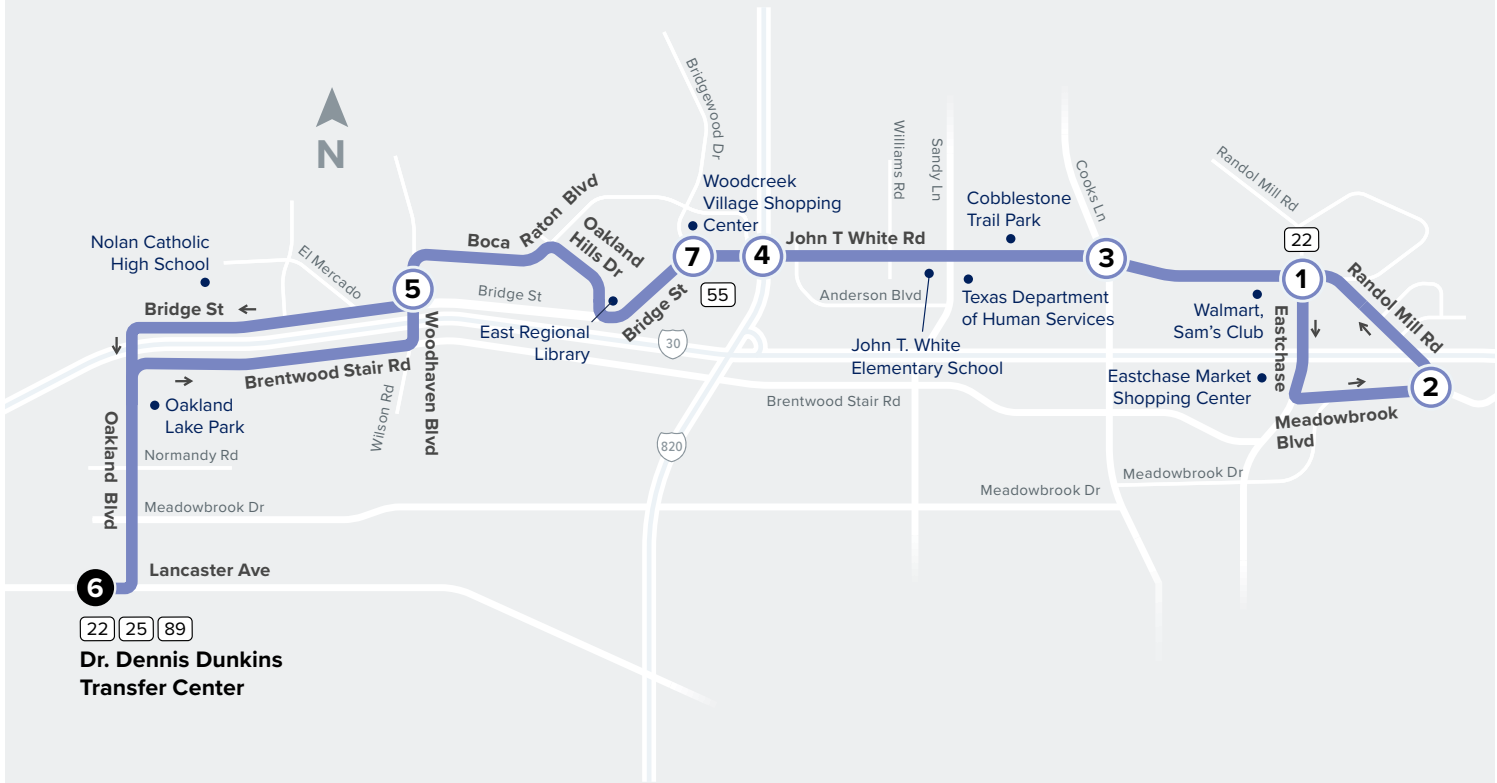

21

Boca Raton

Map Key

	Route Line
	Scheduled Timepoint
	Transfer Center
	Transfer to other buses