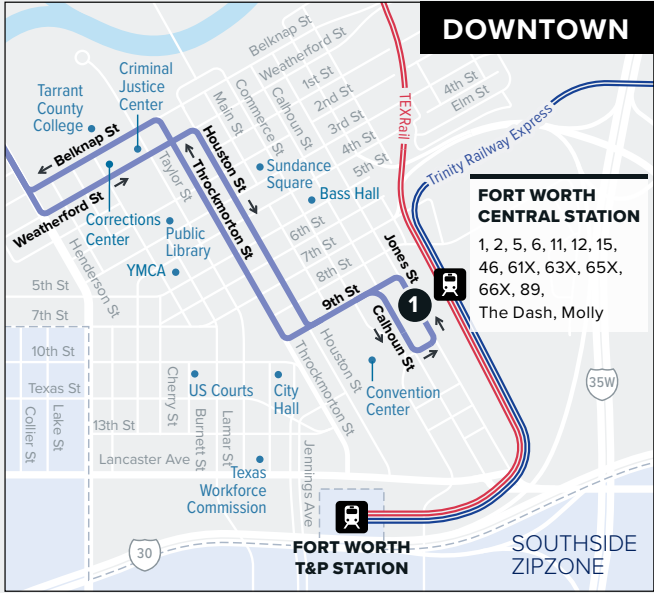

46

Jacksboro Hwy

Map Key

-  Route Line

-  Non-Stop Service

-  Scheduled Timepoint

-  Transfer Center

-  Transfer to other buses

-  ZIPZONE

-  Rail Station

WEEKDAYS

TO DOWNTOWN

Boat Club & SH 199	Jacksboro & Ephriham	Fort Worth Central Station Bus Bay F
4	2	1
5:35	5:42	6:10
6:05	6:12	6:40
6:35	6:42	7:10
7:05	7:12	7:40
7:35	7:42	8:10
8:05	8:12	8:40
8:35	8:42	9:10
9:05	9:12	9:40
9:35	9:42	10:10
10:05	10:12	10:40
10:35	10:42	11:10
11:05	11:12	11:40
11:35	11:42	12:10
12:05	12:12	12:40
12:35	12:42	1:10
1:05	1:12	1:40
1:35	1:42	2:10
2:05	2:12	2:40
2:35	2:42	3:10
3:05	3:12	3:40
3:35	3:42	4:10
4:05	4:12	4:40
4:35	4:42	5:10
5:05	5:12	5:40
5:35	5:42	6:10
6:05	6:12	6:40
6:35	6:42	7:10
7:05	7:12	7:40
7:35	7:42	8:10
8:35	8:42	9:10
9:35	9:42	10:10
10:35	10:42	11:10

FROM DOWNTOWN

Fort Worth Central Station Bus Bay F	Jacksboro & Ephriham	Old Mill Creek at Jacksboro	Boat Club & SH 199
1	2	3	4
5:50	6:20	6:28	6:35
6:20	6:50	6:58	7:05
6:50	7:20	7:28	7:35
7:20	7:50	7:58	8:05
7:50	8:20	8:28	8:35
8:20	8:50	8:58	9:05
8:50	9:20	9:28	9:35
9:20	9:50	9:58	10:05
9:50	10:20	10:28	10:35
10:20	10:50	10:58	11:05
10:50	11:20	11:28	11:35
11:20	11:50	11:58	12:05
11:50	12:20	12:28	12:35
12:20	12:50	12:58	1:05
12:50	1:20	1:28	1:35
1:20	1:50	1:58	2:05
1:50	2:20	2:28	2:35
2:20	2:50	2:58	3:05
2:50	3:20	3:28	3:35
3:20	3:50	3:58	4:05
3:50	4:20	4:28	4:35
4:20	4:50	4:58	5:05
4:50	5:20	5:28	5:35
5:20	5:50	5:58	6:05
5:50	6:20	6:28	6:35
6:20	6:50	6:58	7:05
6:50	7:20	7:28	7:35
7:20	7:50	7:58	8:05
8:20	8:50	8:58	9:05
9:20	9:50	9:58	10:05
10:20	10:50	10:58	11:05