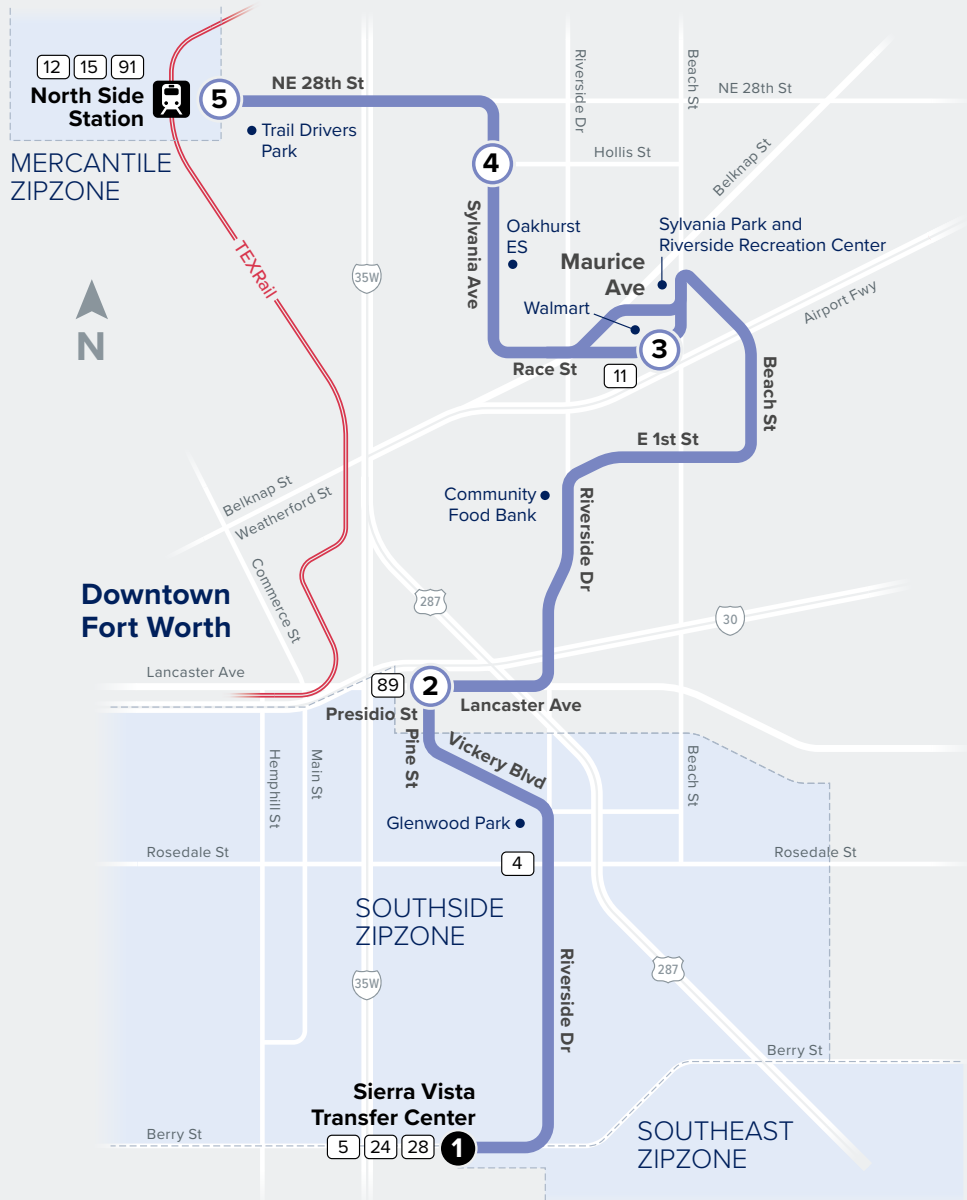

54

Riverside/ Sierra Vista

Map Key

- Route Line
- # Scheduled Timepoint
- # Transfer Center
- # Transfer to other buses
- ZIPZONE

WEEKDAYS

NORTHBOUND

Sierra Vista Transfer Center Bus Bay B	Pine & Presidio	Walmart	Sylvania & Hollis	North Side Station Bus Bay C
1	2	3	4	5
5:09	5:21	5:35	5:44	5:51
5:39	5:51	6:05	6:14	6:21
6:09	6:21	6:35	6:44	6:51
6:39	6:51	7:05	7:14	7:21
7:09	7:21	7:35	7:44	7:51
7:39	7:51	8:05	8:14	8:21
8:09	8:21	8:35	8:44	8:51
8:39	8:51	9:05	9:14	9:21
9:09	9:21	9:35	9:44	9:51
9:39	9:51	10:05	10:14	10:21
10:09	10:21	10:35	10:44	10:51
10:39	10:51	11:05	11:14	11:21
11:09	11:21	11:35	11:44	11:51
11:39	11:51	12:05	12:14	12:21
12:09	12:21	12:35	12:44	12:51
12:39	12:51	1:05	1:14	1:21
1:09	1:21	1:35	1:44	1:51
1:39	1:51	2:05	2:14	2:21
2:09	2:21	2:35	2:44	2:51
2:39	2:51	3:05	3:14	3:21
3:09	3:21	3:35	3:44	3:51
3:39	3:51	4:05	4:14	4:21
4:09	4:21	4:35	4:44	4:51
4:39	4:51	5:05	5:14	5:21
5:09	5:21	5:35	5:44	5:51
5:39	5:51	6:05	6:14	6:21
6:09	6:21	6:35	6:44	6:51
7:09	7:21	7:35	7:44	7:51
8:09	8:21	8:35	8:44	8:51
9:09	9:21	9:35	9:44	9:51
10:09	10:21	10:35	10:44	10:51

SOUTHBOUND

North Side Station Bus Bay C	Sylvania & Hollis	Walmart	Pine & Presidio	Sierra Vista Transfer Center Bus Bay B
5	4	3	2	1
5:57	6:04	6:11	6:25	6:38
6:27	6:34	6:41	6:55	7:08
6:57	7:04	7:11	7:25	7:38
7:27	7:34	7:41	7:55	8:08
7:57	8:04	8:11	8:25	8:38
8:27	8:34	8:41	8:55	9:08
8:57	9:04	9:11	9:25	9:38
9:27	9:34	9:41	9:55	10:08
9:57	10:04	10:11	10:25	10:38
10:27	10:34	10:41	10:55	11:08
10:57	11:04	11:11	11:25	11:38
11:27	11:34	11:41	11:55	12:08
11:57	12:04	12:11	12:25	12:38
12:27	12:34	12:41	12:55	1:08
12:57	1:04	1:11	1:25	1:38
1:27	1:34	1:41	1:55	2:08
1:57	2:04	2:11	2:25	2:38
2:27	2:34	2:41	2:55	3:08
2:57	3:04	3:11	3:25	3:38
3:27	3:34	3:41	3:55	4:08
3:57	4:04	4:11	4:25	4:38
4:27	4:34	4:41	4:55	5:08
4:57	5:04	5:11	5:25	5:38
5:27	5:34	5:41	5:55	6:08
5:57	6:04	6:11	6:25	6:38
6:27	6:34	6:41	6:55	7:08
6:57	7:04	7:11	7:25	7:38
7:57	8:04	8:11	8:25	8:38
8:57	9:04	9:11	9:25	9:38
9:57	10:04	10:11	10:25	10:38