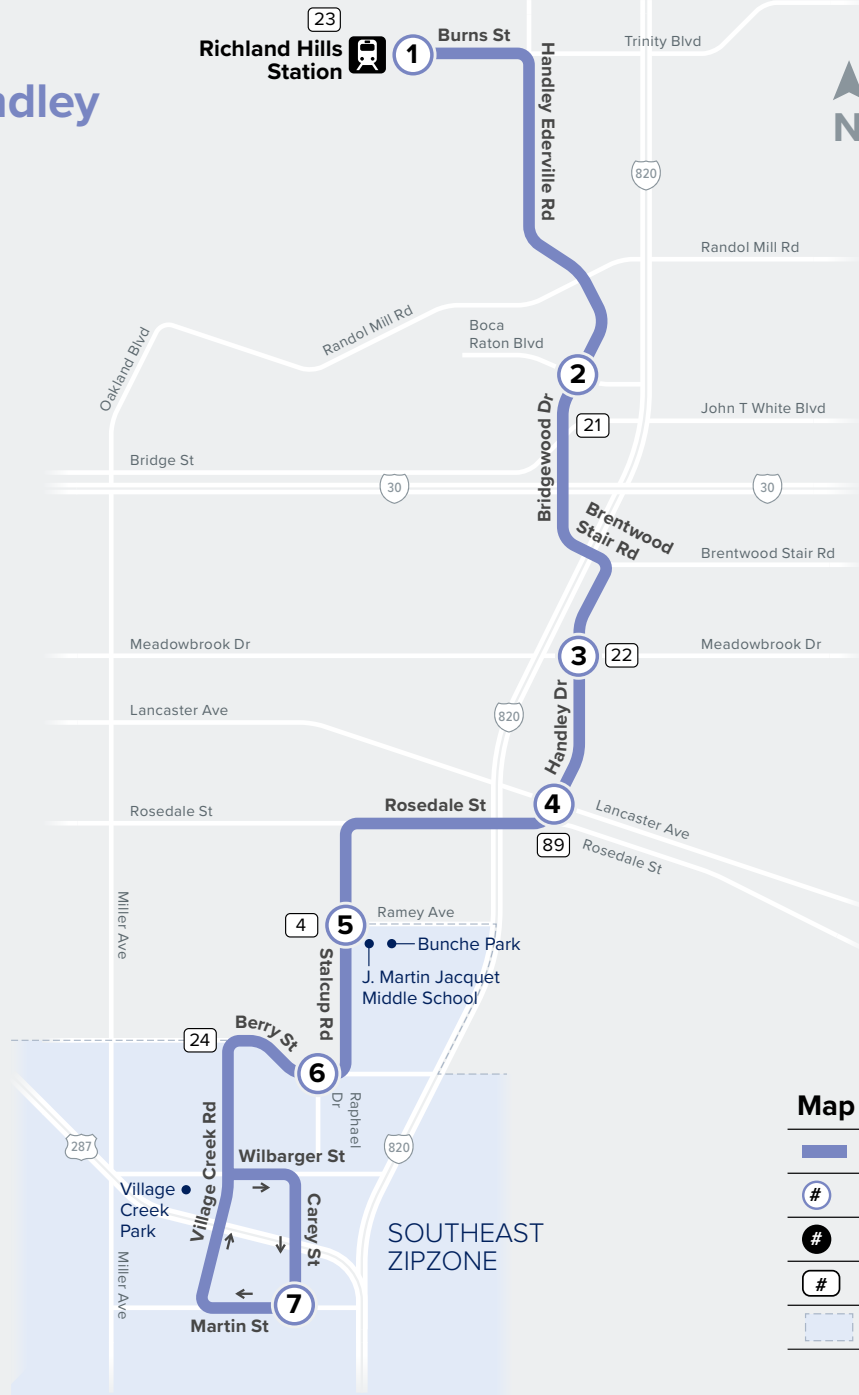

55

Handley

Map Key

- Route Line
- Scheduled Timepoint
- Transfer Center
- Transfer to other buses
- ZIPZONE

Purchase tickets or plan your trip with our mobile app:

Download from your app store.

1001 Jones St
Fort Worth, Texas 76102
Customer Care: (817) 215-8600
RIDETRINITYMETRO.org | @TrinityMetro

Effective
September 17, 2023