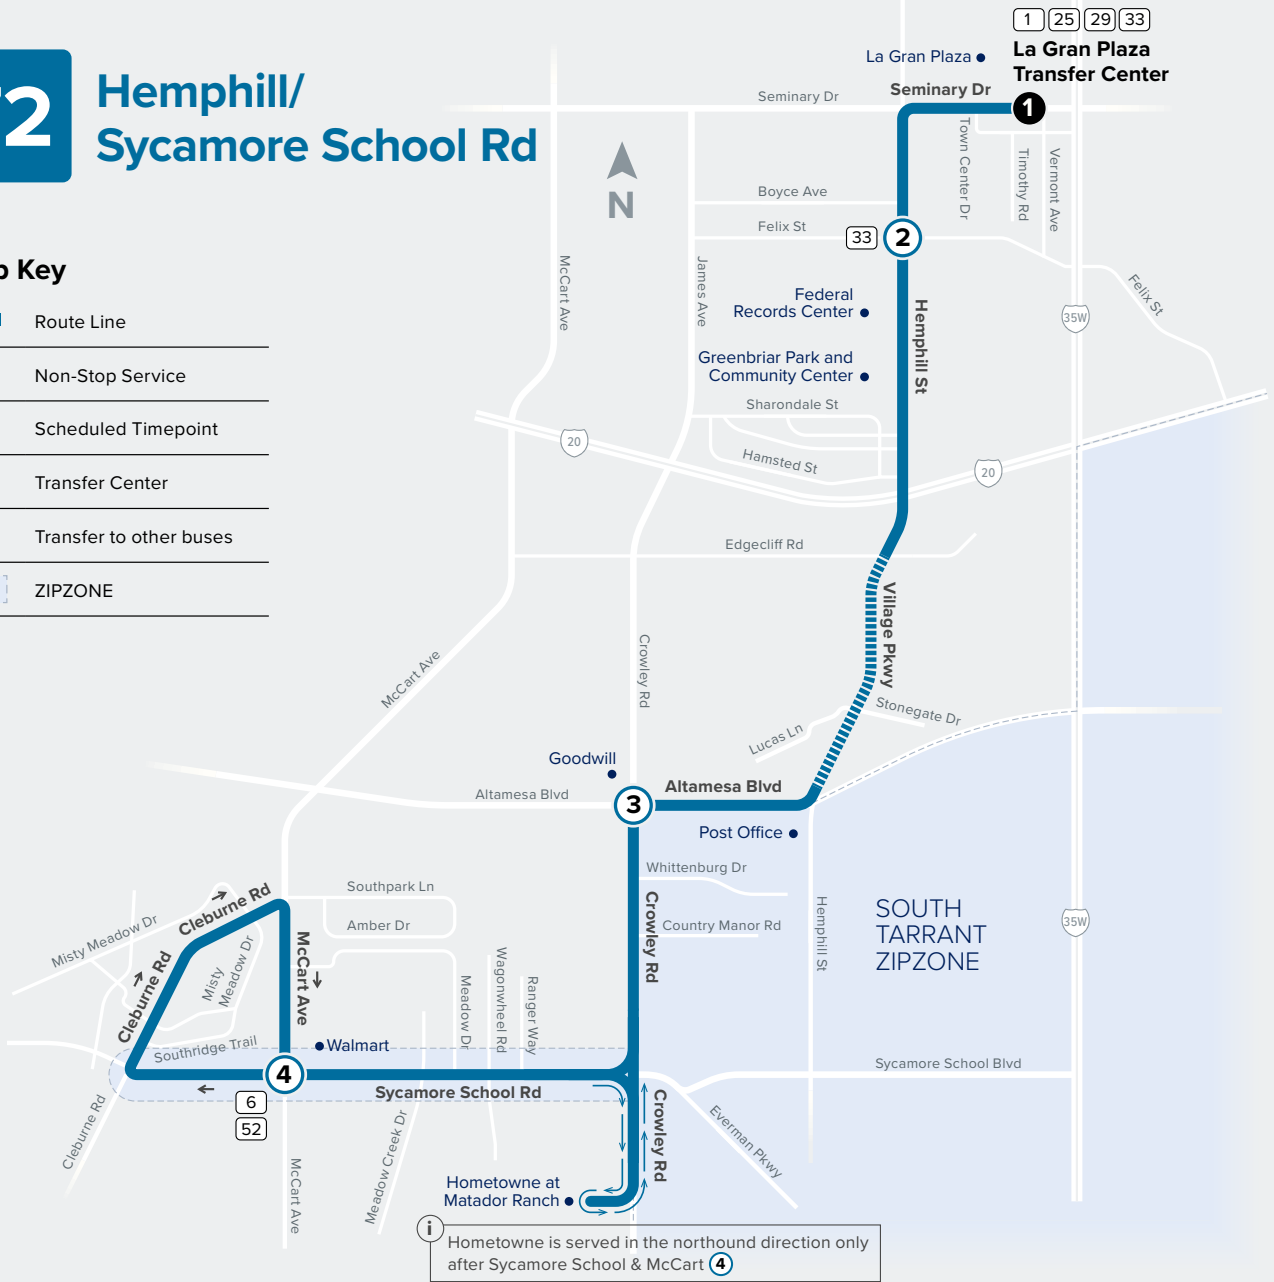

72

Hemphill/ Sycamore School Rd

Map Key

- Route Line

- Non-Stop Service

- Scheduled Timepoint

- Transfer Center

- Transfer to other buses

- ZIPZONE

Purchase tickets or plan your trip with our mobile app:

Download from your app store.

1001 Jones St
Fort Worth, Texas 76102
Customer Care: (817) 215-8600
RIDETRINITYMETRO.org | @TrinityMetro

Effective
September 17, 2023