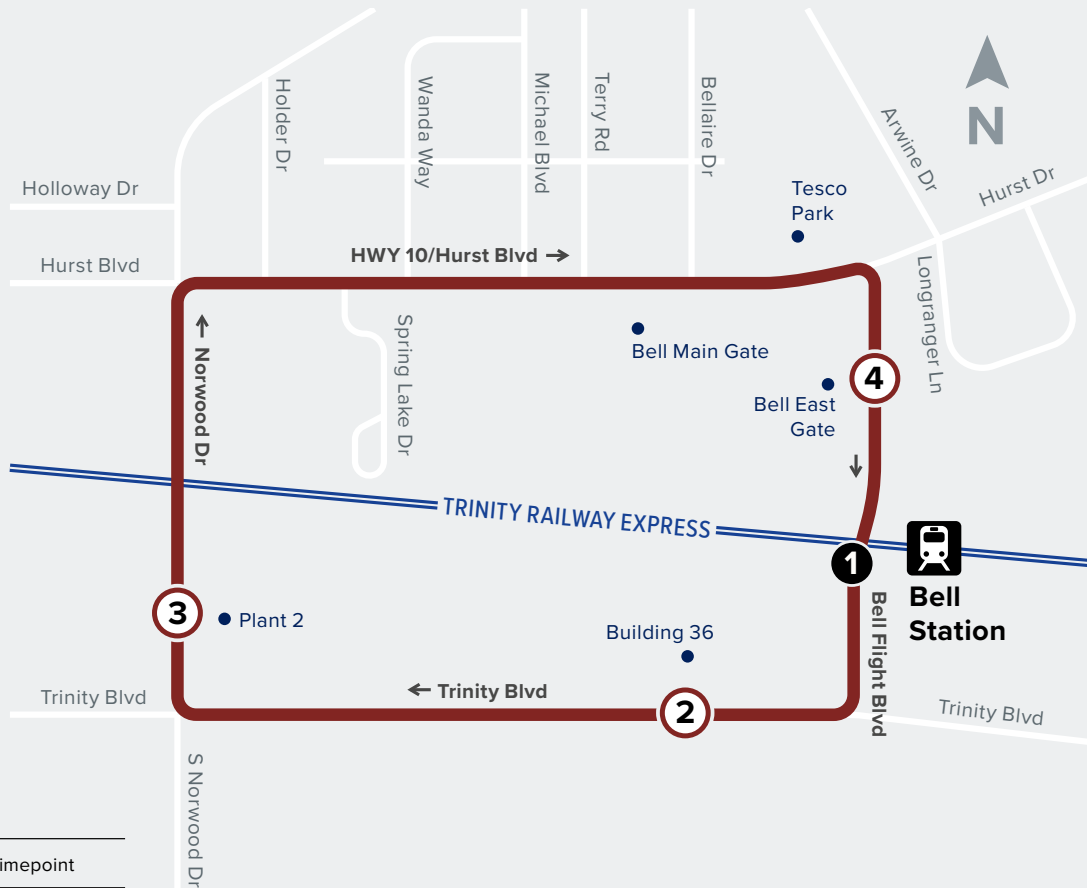

111 Bell

Map Key

- Route Line

- # Scheduled Timepoint

- # Transfer Center

- R Rail Station

WEEKDAYS

FROM TRE

Bell Station	East Gate	Building #36	Plant #2	Bell Station
1	4	2	3	1
6:21	6:24	6:27	6:30	6:35
6:43	6:46	6:49	6:52	6:57
7:13	7:16	7:19	7:22	7:27
7:43	7:46	7:49	7:52	7:57
8:13	8:16	8:19	8:22	8:27

WEEKDAYS

TO TRE

Bell Station	Building #36	Plant #2	East Gate	Bell Station
1	2	3	4	1
3:15	3:21	3:23	3:33	3:36
3:45	3:51	3:53	4:03	4:06
4:15	4:21	4:23	4:33	4:36
4:45	4:51	4:53	5:03	4:06
5:15	5:21	5:23	5:33	5:36

AM Times

PM Times

Route 111 has no service on Weekends or Major Holidays.