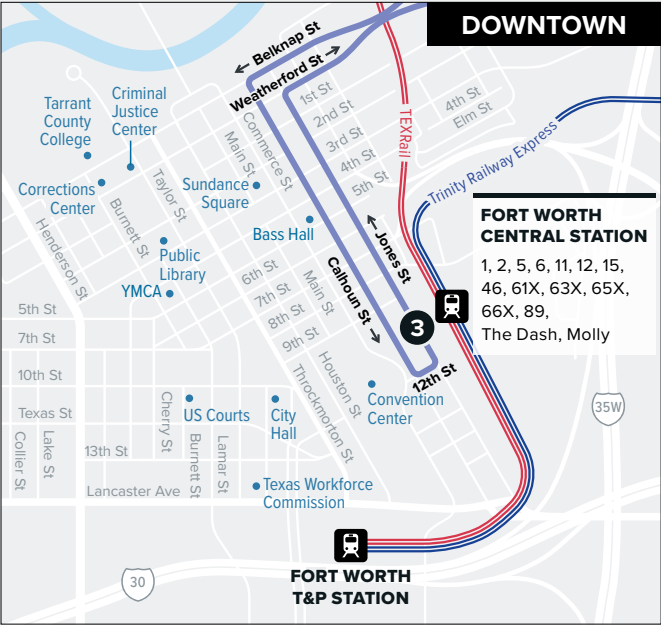

## North Beach/ Mercantile Center

### Map Key

- Route Line
- Scheduled Timepoint
- Transfer Center
- Transfer to other buses
- Rail Station

### Downtown Fort Worth

## FROM DOWNTOWN

Fort Worth Central Station	Walmart	Mercantile Center Station
3	2	1
6:00	6:12	6:26
6:30	6:42	6:56
7:00	7:12	7:26
7:30	7:42	7:56
8:00	8:12	8:26
8:30	8:42	8:56
9:00	9:12	9:26
9:30	9:42	9:56
10:30	10:42	10:56
11:30	11:42	11:56
12:30	12:42	12:56
1:30	1:42	1:56
2:30	2:42	2:56
3:30	3:42	3:56
4:00	4:12	4:26
4:30	4:42	4:56
5:00	5:12	5:26
5:30	5:42	5:56
6:00	6:12	6:26
6:30	6:42	6:56
7:30	7:42	7:56
8:30	8:42	8:56
9:30	9:42	9:56
10:30	10:42	10:56