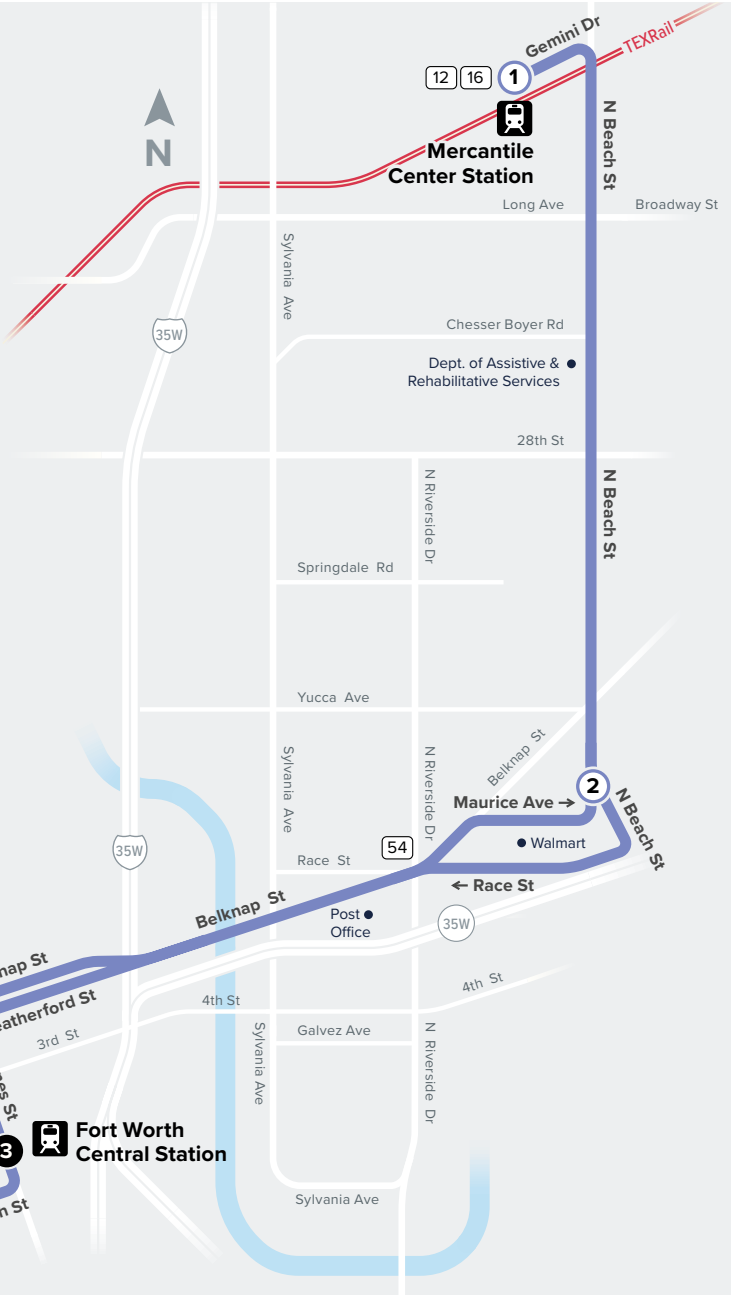

## North Beach/ Mercantile Center

### Map Key

- Route Line
- Scheduled Timepoint
- Transfer Center
- Transfer to other buses
- Rail Station

### Downtown Fort Worth

## FROM DOWNTOWN

Fort Worth Central Station	Walmart	Mercantile Center Station
3	2	1
6:00	6:12	6:26
6:30	6:42	6:56
7:00	7:12	7:26
7:30	7:42	7:56
8:00	8:12	8:26
8:30	8:42	8:56
9:00	9:12	9:26
9:30	9:42	9:56
10:30	10:42	10:56
11:30	11:42	11:56
12:30	12:42	12:56
1:30	1:42	1:56
2:30	2:42	2:56
3:30	3:42	3:56
4:00	4:12	4:26
4:30	4:42	4:56
5:00	5:12	5:26
5:30	5:42	5:56
6:00	6:12	6:26
6:30	6:42	6:56
7:30	7:42	7:56
8:30	8:42	8:56
9:30	9:42	9:56
10:30	10:42	10:56