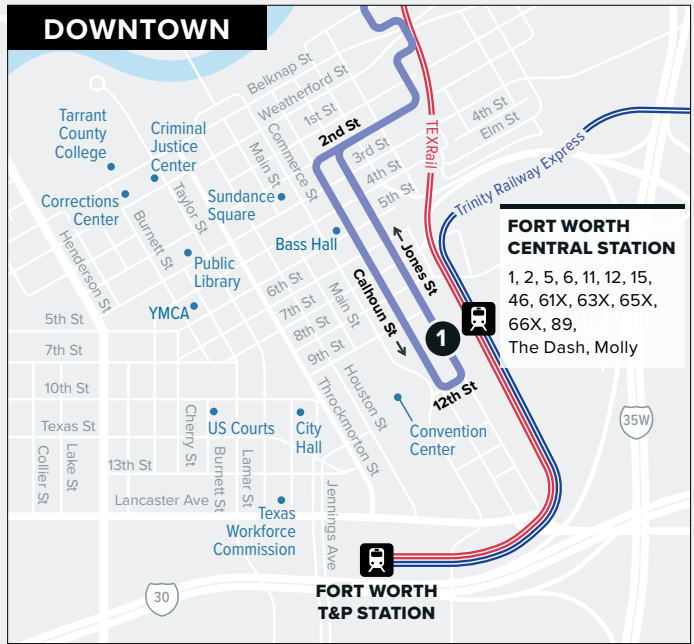

12

Samuels/ Mercantile Center

The highlighted area is served by outbound trips only.

Map Key

-  Route Line
-  Scheduled Timepoint
-  Transfer Center
-  Transfer to other buses
-  Rail Station

WEEKDAYS

TO DOWNTOWN

FROM DOWNTOWN

Fort Worth Central Station	Samuels & Northside	Main & Exchange	Arrive North Side Station	Depart North Side Station	Long & Deen	Mercantile Center Station
1	2	3	4	4	5	6
6:20	6:30	6:36	6:41	6:44	6:51	7:12
6:50	7:00	7:06	7:11	7:14	7:21	7:42
7:20	7:30	7:36	7:41	7:44	7:51	8:12
7:50	8:00	8:06	8:11	8:14	8:21	8:42
8:20	8:30	8:36	8:41	8:44	8:51	9:12
8:50	9:00	9:06	9:11	9:14	9:21	9:42
9:20	9:30	9:36	9:41	9:44	9:51	10:12
every 60 minutes						
3:20	3:30	3:36	3:41	3:44	3:51	4:12
every 30 minutes						
6:20	6:30	6:36	6:41	6:44	6:51	7:12
7:20	7:30	7:36	7:41	7:44	7:51	8:12
8:20	8:30	8:36	8:41	8:44	8:51	9:12
9:20	9:30	9:36	9:41	9:44	9:51	10:12

* Trip operates on Saturday only.

FROM DOWNTOWN

Fort Worth Central Station	Samuels & 14th	Main & Exchange	Arrive North Side Station	Depart North Side Station	Long & Deen	Mercantile Center Station
1	2	3	4	4	5	6
6:20	6:30	6:36	6:41	6:44	6:51	7:12
7:20	7:30	7:36	7:41	7:44	7:51	8:12
8:20	8:30	8:36	8:41	8:44	8:51	9:12
9:20	9:30	9:36	9:41	9:44	9:51	10:12
10:20	10:30	10:36	10:41	10:44	10:51	11:12
11:20	11:30	11:36	11:41	11:44	11:51	12:12
12:20	12:30	12:36	12:41	12:44	12:51	1:12
1:20	1:30	1:36	1:41	1:44	1:51	2:12
2:20	2:30	2:36	2:41	2:44	2:51	3:12
3:20	3:30	3:36	3:41	3:44	3:51	4:12
4:20	4:30	4:36	4:41	4:44	4:51	5:12
5:20	5:30	5:36	5:41	5:44	5:51	6:12
6:20	6:30	6:36	6:41	6:44	6:51	7:12
7:20	7:30	7:36	7:41	7:44	7:51	8:12
8:20	8:30	8:36	8:41	8:44	8:51	9:12
*9:20	9:30	9:36	9:41	9:44	9:51	10:12