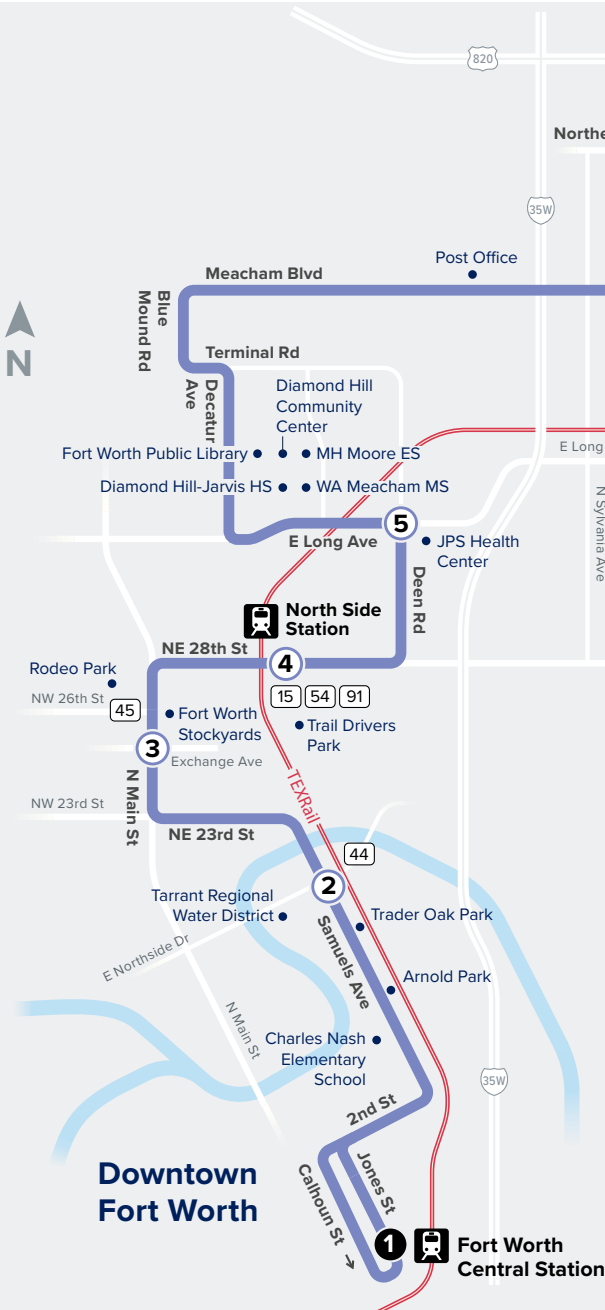

12

Samuels/ Mercantile Center

The highlighted area is served by outbound trips only.

Map Key

-  Route Line
-  Scheduled Timepoint
-  Transfer Center
-  Transfer to other buses
-  Rail Station

WEEKDAYS

TO DOWNTOWN

Mercantile Center Station	Long & Deen	Arrive North Side Station	Depart North Side Station	Main & Exchange	Samuels & Northside	Fort Worth Central Station
6	5	4	4	3	2	1
5:17	5:44	5:50	5:52	5:59	6:04	6:15
5:47	6:14	6:20	6:22	6:29	6:34	6:45
6:17	6:44	6:50	6:52	6:59	7:04	7:15
6:47	7:14	7:20	7:22	7:29	7:34	7:45
7:17	7:44	7:50	7:52	7:59	8:04	8:15
7:47	8:14	8:20	8:22	8:29	8:34	8:45
8:17	8:44	8:50	8:52	8:59	9:04	9:15
8:47	9:14	9:20	9:22	9:29	9:34	9:45
9:17	9:44	9:50	9:52	9:59	10:04	10:15
every 60 minutes						
4:17	4:44	4:50	4:52	4:59	5:04	5:15
every 30 minutes						
7:17	7:44	7:50	7:52	7:59	8:04	8:15
8:17	8:44	8:50	8:52	8:59	9:04	9:15
9:17	9:44	9:50	9:52	9:59	10:04	10:15
10:17	10:44	10:50	10:52	10:59	11:04	11:15

FROM DOWNTOWN

Fort Worth Central Station	Samuels & Northside	Main & Exchange	Arrive North Side Station	Depart North Side Station	Long & Deen	Mercantile Center Station
1	2	3	4	4	5	6
6:20	6:30	6:36	6:41	6:44	6:51	7:12
6:50	7:00	7:06	7:11	7:14	7:21	7:42
7:20	7:30	7:36	7:41	7:44	7:51	8:12
7:50	8:00	8:06	8:11	8:14	8:21	8:42
8:20	8:30	8:36	8:41	8:44	8:51	9:12
8:50	9:00	9:06	9:11	9:14	9:21	9:42
9:20	9:30	9:36	9:41	9:44	9:51	10:12
every 60 minutes						
3:20	3:30	3:36	3:41	3:44	3:51	4:12
every 30 minutes						
6:20	6:30	6:36	6:41	6:44	6:51	7:12
7:20	7:30	7:36	7:41	7:44	7:51	8:12
8:20	8:30	8:36	8:41	8:44	8:51	9:12
9:20	9:30	9:36	9:41	9:44	9:51	10:12