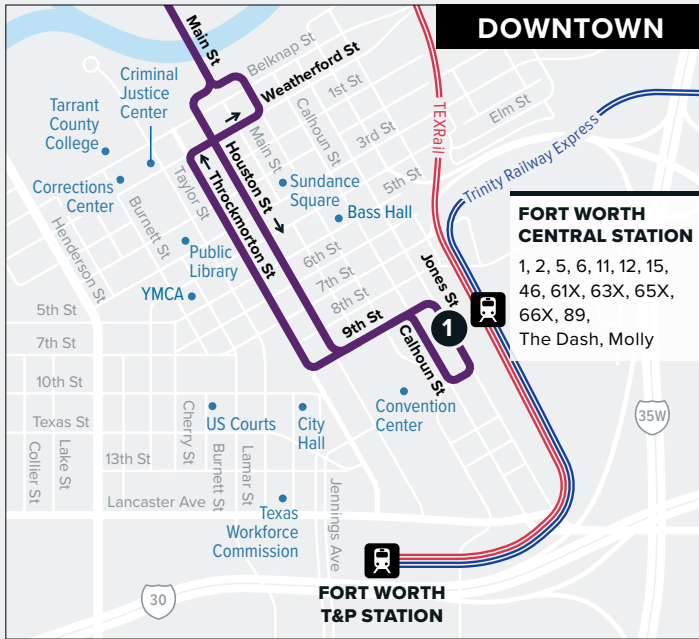

15

Stockyards/ North Main

Map Key

-  Route Line
-  Scheduled Timepoint
-  Transfer Center
-  Transfer to other buses
-  Rail Station

WEEKDAYS

AM Times

PM Times

TO DOWNTOWN

North Side Station	North Main St & Exchange Ave	North Main St & Northside Dr	Fort Worth Central Station
4	3	2	1
4:47	4:52	4:58	5:10
5:17	5:22	5:28	5:40
5:47	5:52	5:58	6:10
6:17	6:22	6:28	6:40
6:32	6:37	6:43	6:55
6:47	6:52	6:58	7:10

FROM DOWNTOWN

Fort Worth Central Station	North Main St & Northside Dr	North Main St & Exchange Ave	North Side Station
1	2	3	4
5:15	5:28	5:33	5:41
5:45	5:58	6:03	6:11
6:15	6:28	6:33	6:41
6:45	6:58	7:03	7:11
7:00	7:13	7:18	7:26
7:15	7:28	7:33	7:41

* Trip operates on Saturday only.

FROM DOWNTOWN

Fort Worth Central Station	North Main St & Northside Dr	North Main St & Exchange Ave	North Side Station
1	2	3	4
5:45	5:58	6:03	6:11
6:15	6:28	6:33	6:41
6:45	6:58	7:03	7:11
7:15	7:28	7:33	7:41
7:45	7:58	8:03	8:11
8:15	8:28	8:33	8:41
8:30	8:43	8:48	8:56
8:45	8:58	9:03	9:11
9:00	9:13	9:18	9:26
9:15	9:28	9:33	9:41
9:30	9:43	9:48	9:56
9:45	9:58	10:03	10:11