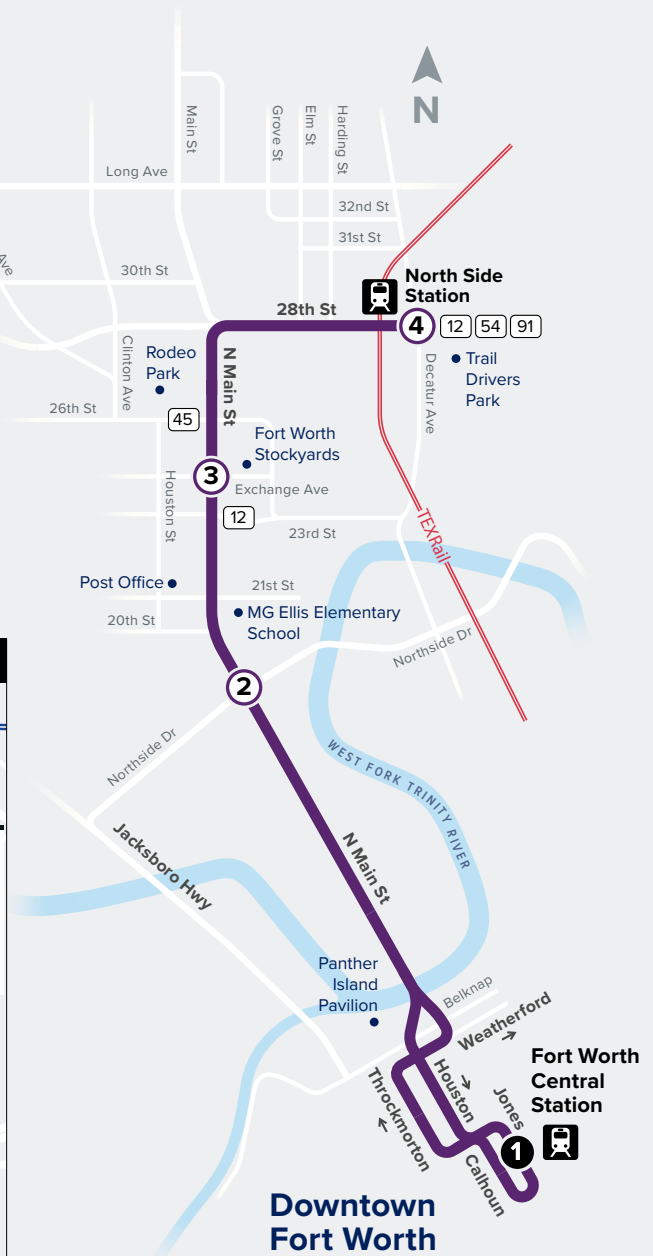

15

Stockyards/ North Main

Map Key

-  Route Line
-  Scheduled Timepoint
-  Transfer Center
-  Transfer to other buses
-  Rail Station

WEEKDAYS

AM Times

PM Times

TO DOWNTOWN

North Side Station	North Main St & Exchange Ave	North Main St & Northside Dr	Fort Worth Central Station
4	3	2	1
4:47	4:52	4:58	5:10
5:17	5:22	5:28	5:40
5:47	5:52	5:58	6:10
6:17	6:22	6:28	6:40
6:32	6:37	6:43	6:55
6:47	6:52	6:58	7:10

FROM DOWNTOWN

Fort Worth Central Station	North Main St & Northside Dr	North Main St & Exchange Ave	North Side Station
1	2	3	4
5:15	5:28	5:33	5:41
5:45	5:58	6:03	6:11
6:15	6:28	6:33	6:41
6:45	6:58	7:03	7:11
7:00	7:13	7:18	7:26
7:15	7:28	7:33	7:41

* Trip operates on Saturday only.

FROM DOWNTOWN

Fort Worth Central Station	North Main St & Northside Dr	North Main St & Exchange Ave	North Side Station
1	2	3	4
5:45	5:58	6:03	6:11
6:15	6:28	6:33	6:41
6:45	6:58	7:03	7:11
7:15	7:28	7:33	7:41
7:45	7:58	8:03	8:11
8:15	8:28	8:33	8:41
8:30	8:43	8:48	8:56
8:45	8:58	9:03	9:11
9:00	9:13	9:18	9:26
9:15	9:28	9:33	9:41
9:30	9:43	9:48	9:56
9:45	9:58	10:03	10:11