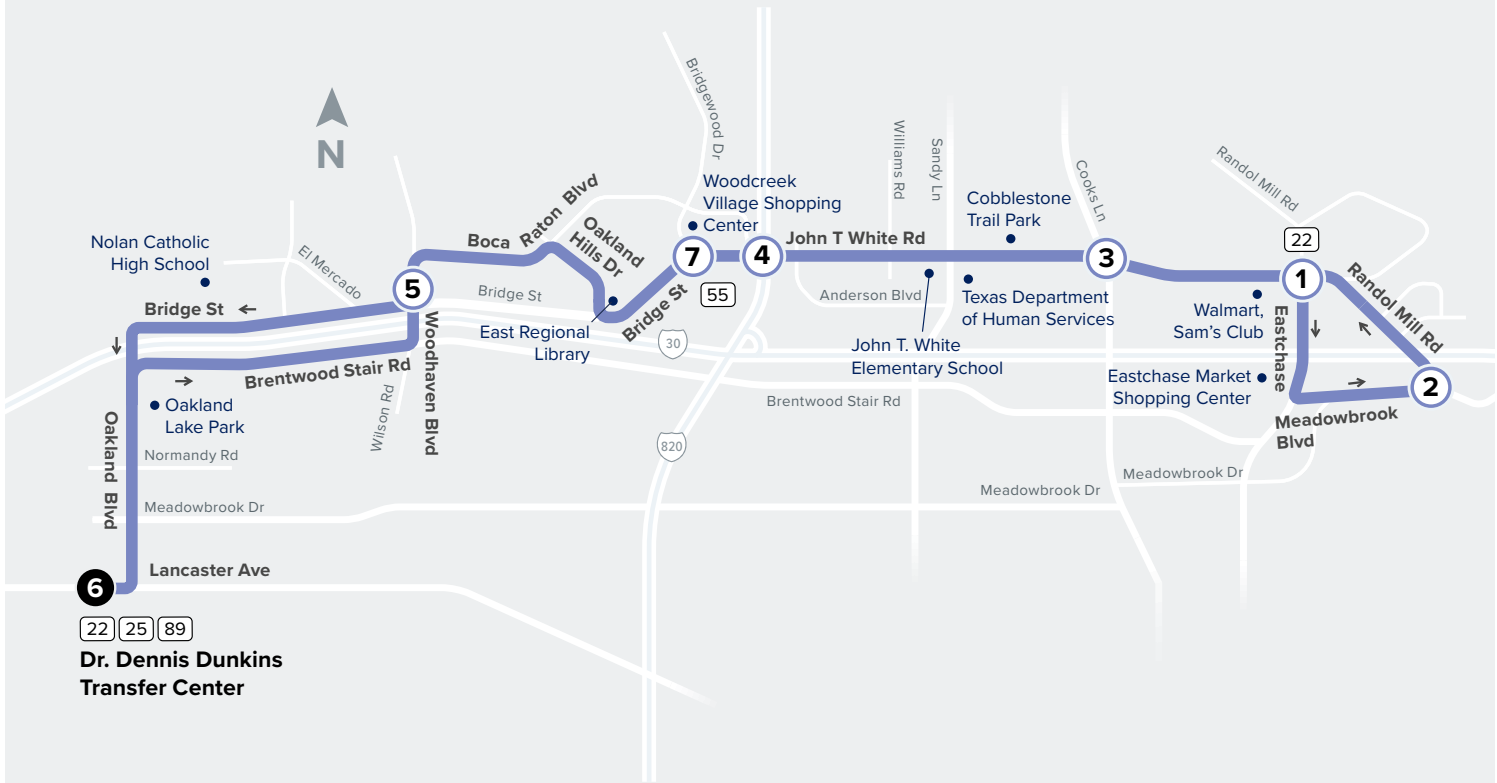

21

Boca Raton

22 25 89
**Dr. Dennis Dunkins
 Transfer Center**

Map Key

- Route Line
- Scheduled Timepoint
- Transfer Center
- Transfer to other buses

WEEKDAYS

TO DR. DENNIS DUNKINS TRANSFER CTR

FROM DR. DENNIS DUNKINS TRANSFER CTR