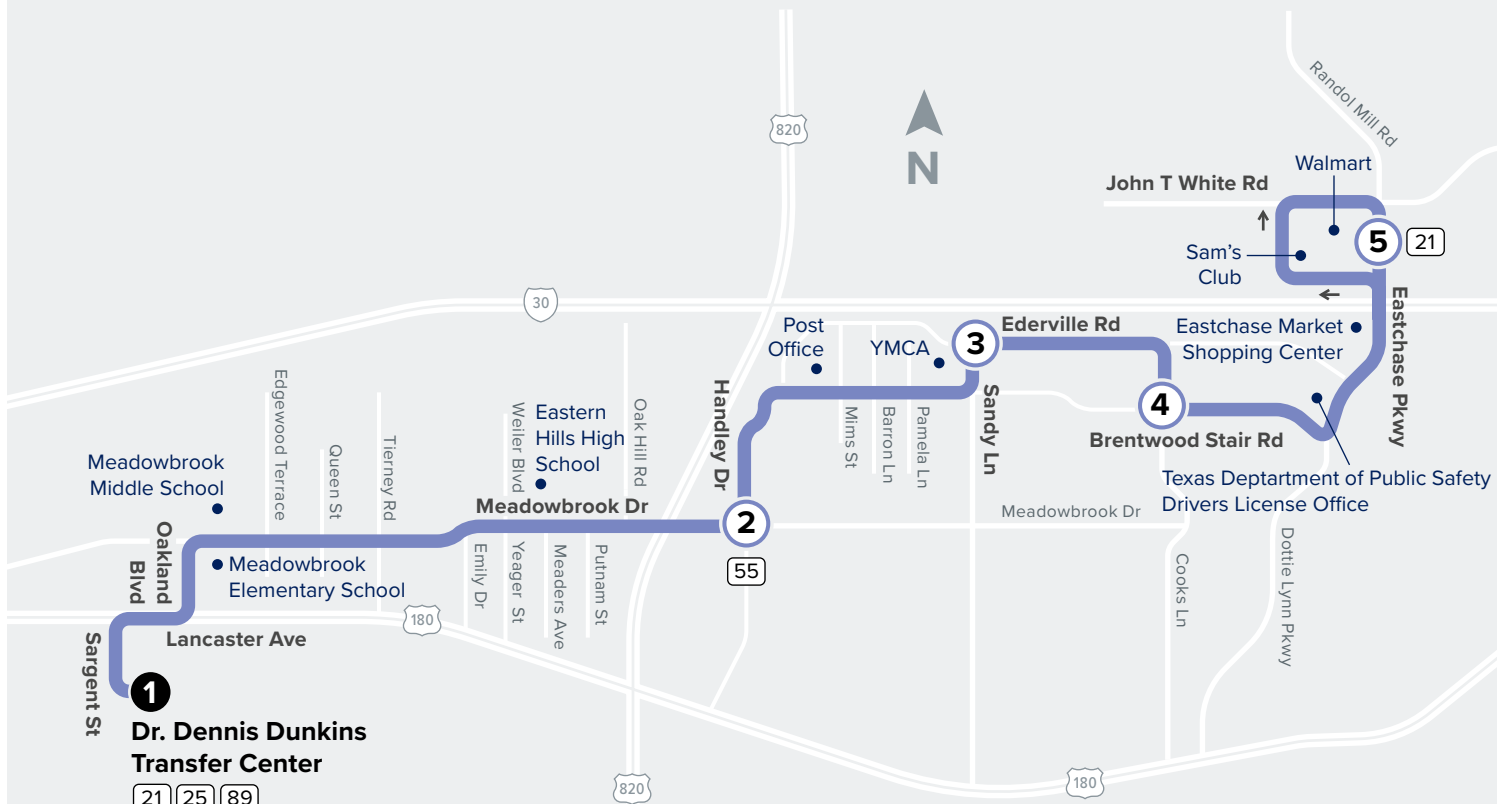

22

Meadowbrook

Map Key

-  Route Line
-  Scheduled timepoint
-  Transfer Center
-  Transfer to other buses

WEEKDAYS

FROM DR. DENNIS DUNKINS TRANSFER CTR

Dr. Dennis Dunkins Transfer Center	Handley & Meadowbrook	Ederville & Sandy Lane	Brentwood Stair & Cooks Lane	Eastchase & Anderson
1	2	3	4	5
5:20	5:34	5:41	5:45	5:58
5:50	6:04	6:11	6:15	6:28
6:20	6:34	6:41	6:45	6:58
6:50	7:04	7:11	7:15	7:28
7:20	7:34	7:41	7:45	7:58
7:50	8:04	8:11	8:15	8:28
8:20	8:34	8:41	8:45	8:58
8:50	9:04	9:11	9:15	9:28
9:50	10:04	10:11	10:15	10:28
10:50	11:04	11:11	11:15	11:28
11:50	12:04	12:11	12:15	12:28
12:50	1:04	1:11	1:15	1:28
1:50	2:04	2:11	2:15	2:28
2:50	3:04	3:11	3:15	3:28
3:20	3:34	3:41	3:45	3:58
3:50	4:04	4:11	4:15	4:28
4:20	4:34	4:41	4:45	4:58
4:50	5:04	5:11	5:15	5:28
5:20	5:34	5:41	5:45	5:58
5:50	6:04	6:11	6:15	6:28
6:20	6:34	6:41	6:45	6:58
6:50	7:04	7:11	7:15	7:28
7:20	7:34	7:41	7:45	7:58
7:50	8:04	8:11	8:15	8:28

WEEKENDS & MAJOR HOLIDAYS

FROM DR. DENNIS DUNKINS TRANSFER CTR

Dr. Dennis Dunkins Transfer Center	Handley & Meadowbrook	Ederville & Sandy Lane	Brentwood Stair & Cooks Lane	Eastchase & Anderson
1	2	3	4	5
6:50	7:04	7:11	7:15	7:28
7:50	8:04	8:11	8:15	8:28
8:50	9:04	9:11	9:15	9:28
9:50	10:04	10:11	10:15	10:28
10:50	11:04	11:11	11:15	11:28
11:50	12:04	12:11	12:15	12:28
12:50	1:04	1:11	1:15	1:28
1:50	2:04	2:11	2:15	2:28
2:50	3:04	3:11	3:15	3:28
3:50	4:04	4:11	4:15	4:28
4:50	5:04	5:11	5:15	5:28
5:50	6:04	6:11	6:15	6:28
6:50	7:04	7:11	7:15	7:28
7:50	8:04	8:11	8:15	8:28