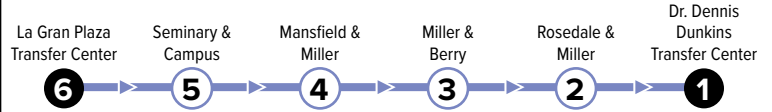

EASTBOUND

6	5	4	3	2	1
6:04	6:12	6:22	6:36	6:42	6:50
6:34	6:42	6:52	7:06	7:12	7:20
7:04	7:12	7:22	7:36	7:42	7:50
7:34	7:42	7:52	8:06	8:12	8:20
8:04	8:12	8:22	8:36	8:42	8:50
8:34	8:42	8:52	9:06	9:12	9:20
9:04	9:12	9:22	9:36	9:42	9:50
9:34	9:42	9:52	10:06	10:12	10:20
10:04	10:12	10:22	10:36	10:42	10:50
10:34	10:42	10:52	11:06	11:12	11:20
11:04	11:12	11:22	11:36	11:42	11:50
11:34	11:42	11:52	12:06	12:12	12:20
12:04	12:12	12:22	12:36	12:42	12:50
12:34	12:42	12:52	1:06	1:12	1:20
1:04	1:12	1:22	1:36	1:42	1:50
1:34	1:42	1:52	2:06	2:12	2:20
2:04	2:12	2:22	2:36	2:42	2:50
2:34	2:42	2:52	3:06	3:12	3:20
3:04	3:12	3:22	3:36	3:42	3:50
3:34	3:42	3:52	4:06	4:12	4:20
4:04	4:12	4:22	4:36	4:42	4:50
4:34	4:42	4:52	5:06	5:12	5:20
5:04	5:12	5:22	5:36	5:42	5:50
5:34	5:42	5:52	6:06	6:12	6:20
6:04	6:12	6:22	6:36	6:42	6:50
6:34	6:42	6:52	7:06	7:12	7:20
7:04	7:12	7:22	7:36	7:42	7:50
8:04	8:12	8:22	8:36	8:42	8:50
9:04	9:12	9:22	9:36	9:42	9:50
9:34	9:42	9:52	10:06	10:12	10:20
10:34	10:42	10:52	11:06	11:12	11:20

AM Times PM Times

Purchase tickets or track your bus with our mobile apps:

Download from your app store.

800 Cherry Street
Fort Worth, Texas 76102
Customer Care: (817) 215-8600
RIDETRINITYMETRO.org | @TrinityMetro

Effective
September 5, 2021