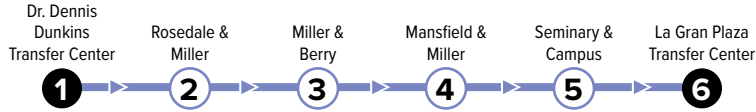

### Map Key

-  Route Line

---

-  Scheduled Timepoint

---

-  Transfer Center

---

-  Transfer to other buses

## WESTBOUND

1	2	3	4	5	6
5:20	5:25	5:30	5:42	5:52	6:00
5:50	5:55	6:00	6:12	6:22	6:30
6:20	6:25	6:30	6:42	6:52	7:00
6:50	6:55	7:00	7:12	7:22	7:30
7:20	7:25	7:30	7:42	7:52	8:00
7:50	7:55	8:00	8:12	8:22	8:30
8:20	8:25	8:30	8:42	8:52	9:00
8:50	8:55	9:00	9:12	9:22	9:30
9:20	9:25	9:30	9:42	9:52	10:00
9:50	9:55	10:00	10:12	10:22	10:30
10:20	10:25	10:30	10:42	10:52	11:00
10:50	10:55	11:00	11:12	11:22	11:30
11:20	11:25	11:30	11:42	11:52	12:00
11:50	11:55	12:00	12:12	12:22	12:30
12:20	12:25	12:30	12:42	12:52	1:00
12:50	12:55	1:00	1:12	1:22	1:30
1:20	1:25	1:30	1:42	1:52	2:00
1:50	1:55	2:00	2:12	2:22	2:30
2:20	2:25	2:30	2:42	2:52	3:00
2:50	2:55	3:00	3:12	3:22	3:30
3:20	3:25	3:30	3:42	3:52	4:00
3:50	3:55	4:00	4:12	4:22	4:30
4:20	4:25	4:30	4:42	4:52	5:00
4:50	4:55	5:00	5:12	5:22	5:30
5:20	5:25	5:30	5:42	5:52	6:00
5:50	5:55	6:00	6:12	6:22	6:30
6:20	6:25	6:30	6:42	6:52	7:00
6:50	6:55	7:00	7:12	7:22	7:30
7:50	7:55	8:00	8:12	8:22	8:30
8:50	8:55	9:00	9:12	9:22	9:30
9:50	9:55	10:00	10:12	10:22	10:30