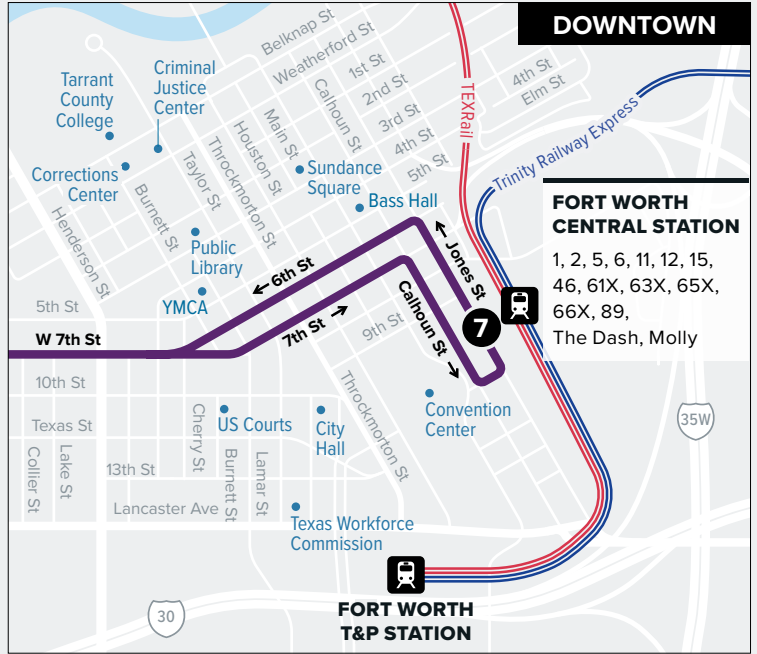

2

Camp Bowie

Map Key

-  Route Line
-  Scheduled Timepoint
-  Transfer Center
-  Transfer to other buses
-  Rail Station

WEEKDAYS

AM Times PM Times

TO DOWNTOWN

Laredo Dr & West Fwy	Calmont & Green Oaks	Camp Bowie & Bryant Irvin	Camp Bowie & Hulén	Camp Bowie & University	7th & Carroll	Fort Worth Central Station
1	2	3	4	5	6	7
4:23	4:32	4:42	4:48	4:55	4:58	5:08
4:53	5:02	5:12	5:18	5:25	5:28	5:38
5:23	5:32	5:42	5:48	5:55	5:58	6:08
5:53	6:02	6:12	6:18	6:25	6:28	6:38
6:08	6:17	6:27	6:33	6:40	6:43	6:53
6:23	6:32	6:42	6:48	6:55	6:58	7:08

FROM DOWNTOWN

Fort Worth Central Station	7th & Carroll	Camp Bowie & University	Camp Bowie & Hulén	Camp Bowie & Bryant Irvin	Calmont & Green Oaks	Laredo Dr & West Fwy
7	6	5	4	3	2	1
5:15	5:27	5:31	5:37	5:43	5:51	6:02
5:45	5:57	6:01	6:07	6:13	6:21	6:32
6:15	6:27	6:31	6:37	6:43	6:51	7:02
6:30	6:42	6:46	6:52	6:58	7:06	7:17
6:45	6:57	7:01	7:07	7:13	7:21	7:32
7:00	7:12	7:16	7:22	7:28	7:36	7:47

WEEKENDS & MAJOR HOLIDAYS

TO DOWNTOWN

Laredo Dr & West Fwy	Calmont & Green Oaks	Camp Bowie & Bryant Irvin	Camp Bowie & Hulén	Camp Bowie & University	7th & Carroll	Fort Worth Central Station
1	2	3	4	5	6	7
5:23	5:32	5:42	5:48	5:55	5:58	6:08
5:53	6:02	6:12	6:18	6:25	6:28	6:38
6:23	6:32	6:42	6:48	6:55	6:58	7:08
6:53	7:02	7:12	7:18	7:25	7:28	7:38
7:23	7:32	7:42	7:48	7:55	7:58	8:08
7:53	8:02	8:12	8:18	8:25	8:28	8:38

* Trip operates on Saturday only.

FROM DOWNTOWN

Fort Worth Central Station	7th & Carroll	Camp Bowie & University	Camp Bowie & Hulén	Camp Bowie & Bryant Irvin	Calmont & Green Oaks	Laredo Dr & West Fwy
7	6	5	4	3	2	1
5:45	5:57	6:01	6:07	6:13	6:21	6:32
6:15	6:27	6:31	6:37	6:43	6:51	7:02
6:45	6:57	7:01	7:07	7:13	7:21	7:32
7:15	7:27	7:31	7:37	7:43	7:51	8:02
7:45	7:57	8:01	8:07	8:13	8:21	8:32
8:15	8:27	8:31	8:37	8:43	8:51	9:02