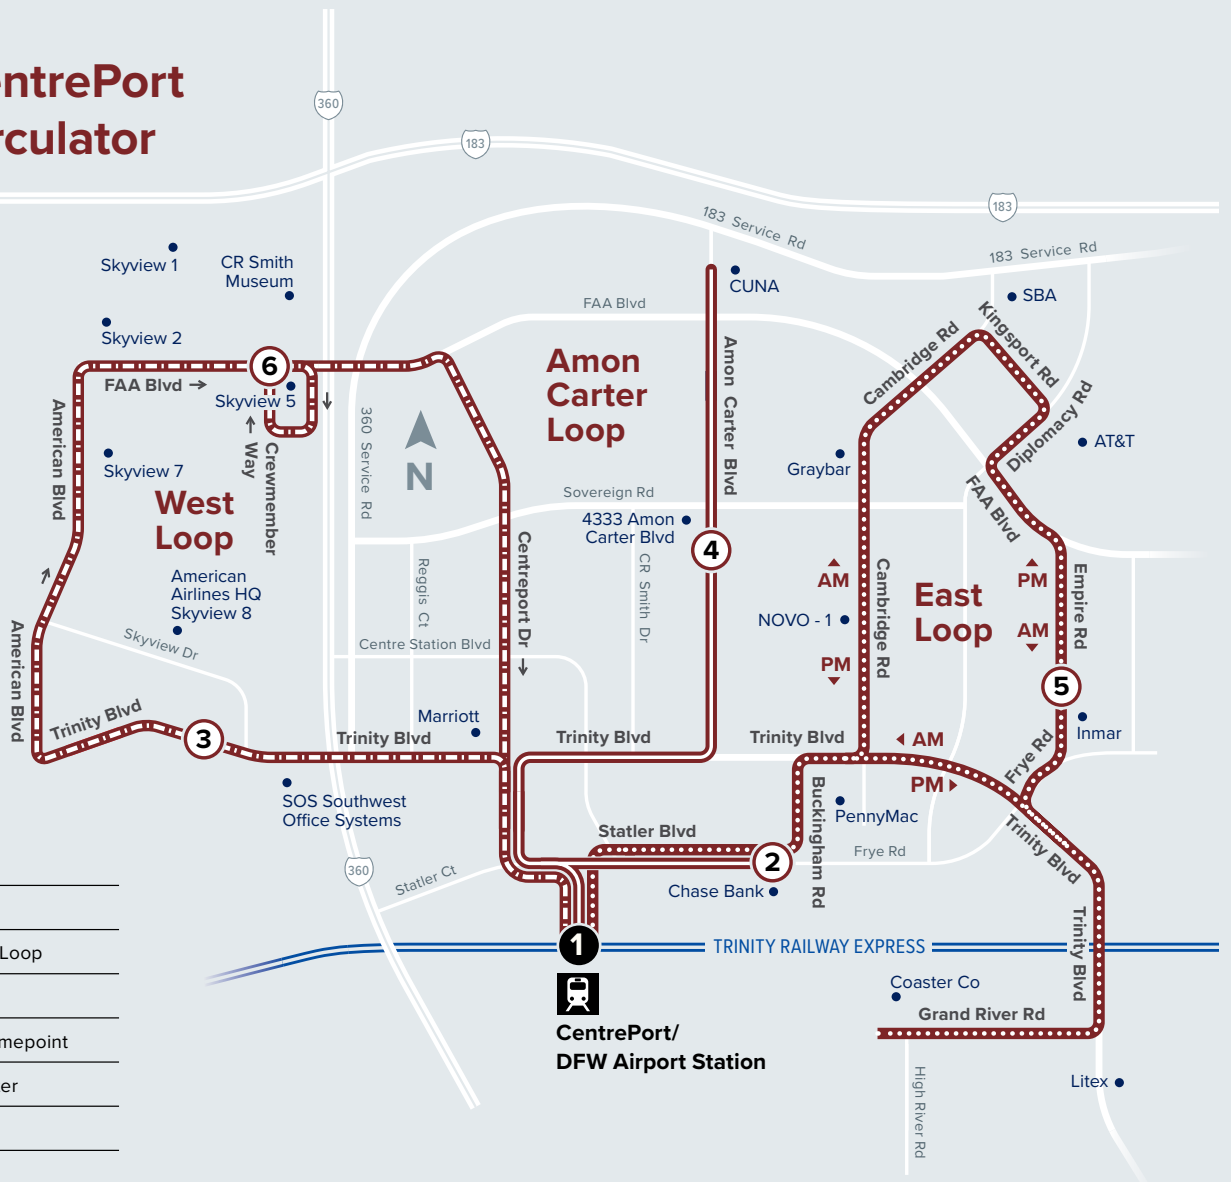

# 30 CentrePort Circulator

## Map Key

-  West Loop
-  Amon Carter Loop
-  East Loop
-  Scheduled Timepoint
-  Transfer Center
-  Rail Station

## WEST LOOP AM/PM

CentrePort Station	Skyview 8	Skyview 5	CentrePort Station
<b>1</b>	<b>3</b>	<b>6</b>	<b>1</b>
6:02	6:08	6:14	6:25
6:32	6:38	6:44	6:55
7:02	7:08	7:14	7:25
7:32	7:38	7:44	7:55
8:02	8:08	8:14	8:25
8:32	8:38	8:44	8:55
No Midday Service			
3:05	3:12	3:18	3:28
3:35	3:42	3:48	3:58
4:05	4:12	4:18	4:28
4:35	4:42	4:48	4:58
5:05	5:12	5:18	5:28
5:35	5:42	5:48	5:58
5:59	6:06	6:12	6:22
6:23	6:30	6:36	6:46

## AMON CARTER LOOP

CentrePort Station	Chase Bank	4333 Amon Carter Blvd	Chase Bank	CentrePort Station
<b>1</b>	<b>2</b>	<b>4</b>	<b>2</b>	<b>1</b>
6:02	6:06	6:14	–	6:22
6:32	6:36	6:44	–	6:52
6:52	6:56	7:04	–	7:12
7:20	7:24	7:32	–	7:40
7:40	7:44	7:52	–	8:00
8:02	8:06	8:14	–	8:22
8:32	8:36	8:44	–	8:52
No Midday Service				
3:00	–	3:10	3:12	3:20
3:25	–	3:35	3:37	3:45
4:00	–	4:10	4:12	4:20
4:25	–	4:35	4:37	4:45
4:55	–	5:05	5:07	5:15
5:25	–	5:35	5:37	5:45
6:00	–	6:10	6:12	6:20
6:25	–	6:35	6:37	6:45