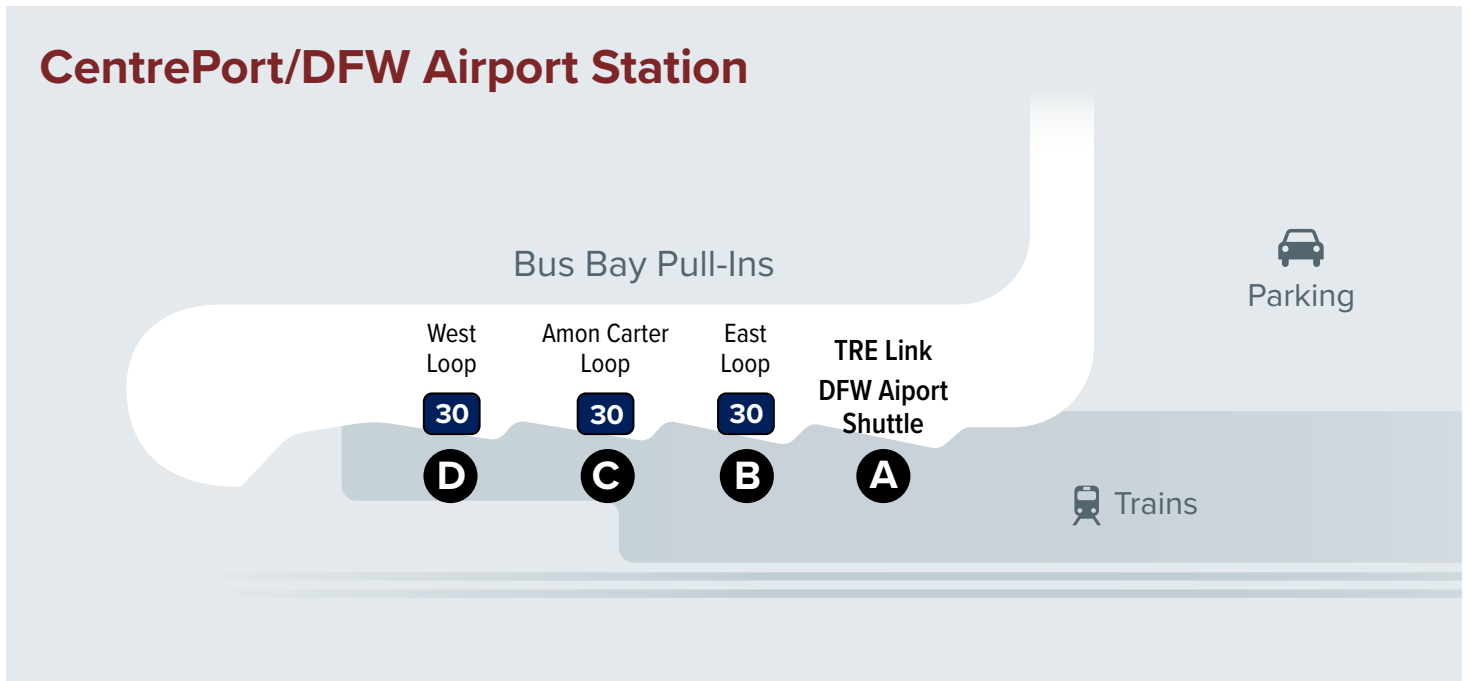

WEEKDAYS

WEST LOOP AM/PM

CentrePort Station	Skyview 8	Skyview 5	CentrePort Station
1	3	6	1
6:02	6:08	6:14	6:25
6:32	6:38	6:44	6:55
7:02	7:08	7:14	7:25
7:32	7:38	7:44	7:55
8:02	8:08	8:14	8:25
8:32	8:38	8:44	8:55
No Midday Service			
3:05	3:12	3:18	3:28
3:35	3:42	3:48	3:58
4:05	4:12	4:18	4:28
4:35	4:42	4:48	4:58
5:05	5:12	5:18	5:28
5:35	5:42	5:48	5:58
5:59	6:06	6:12	6:22
6:23	6:30	6:36	6:46

AMON CARTER LOOP

CentrePort Station	Chase Bank	4333 Amon Carter Blvd	Chase Bank	CentrePort Station
1	2	4	2	1
6:02	6:06	6:14	–	6:22
6:32	6:36	6:44	–	6:52
6:52	6:56	7:04	–	7:12
7:20	7:24	7:32	–	7:40
7:40	7:44	7:52	–	8:00
8:02	8:06	8:14	–	8:22
8:32	8:36	8:44	–	8:52
No Midday Service				
3:00	–	3:10	3:12	3:20
3:25	–	3:35	3:37	3:45
4:00	–	4:10	4:12	4:20
4:25	–	4:35	4:37	4:45
4:55	–	5:05	5:07	5:15
5:25	–	5:35	5:37	5:45
6:00	–	6:10	6:12	6:20
6:25	–	6:35	6:37	6:45

EAST LOOP

CentrePort Station	Inmar	CentrePort Station
1	5	1
6:02	6:15	6:27
6:32	6:45	6:57
7:02	7:15	7:27
7:32	7:45	7:57
8:02	8:15	8:27
8:32	8:45	8:57
No Midday Service		
2:55	3:08	3:20
3:20	3:33	3:45
3:55	4:08	4:20
4:20	4:33	4:45
4:50	5:03	5:15
5:20	5:33	5:45
5:55	6:08	6:20
6:20	6:33	6:45

AM Times PM Times

Route 30 has no service on Weekends or Major Holidays.

Purchase tickets or track your bus with our mobile apps:
GoPass nextbus
Download from your app store.

800 Cherry Street
Fort Worth, Texas 76102
Customer Care: (817) 215-8600
RIDETRINITYMETRO.org | @TrinityMetro

Effective
September 5, 2021