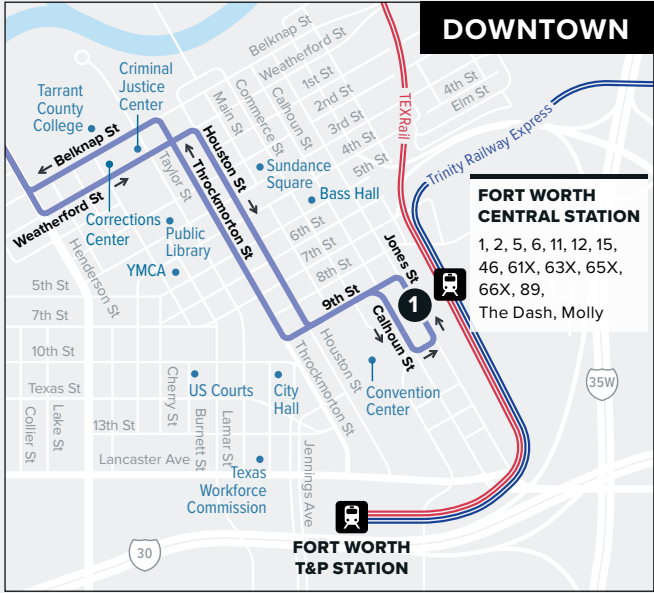

46

Jacksboro Hwy

Map Key

-  Route Line
-  Non-Stop Service
-  Scheduled Timepoint
-  Transfer Center
-  Transfer to other buses
-  Rail Station

DOWNTOWN

FORT WORTH CENTRAL STATION
 1, 2, 5, 6, 11, 12, 15, 46, 61X, 63X, 65X, 66X, 89, The Dash, Molly

Downtown Fort Worth

Fort Worth Central Station

WEEKDAYS

TO DOWNTOWN

Boat Club & SH 199	Jacksboro & Ephriham	Fort Worth Central Station
4	2	1
5:35	5:42	6:10
6:05	6:12	6:40
6:35	6:42	7:10
7:05	7:12	7:40
7:35	7:42	8:10
8:05	8:12	8:40
8:35	8:42	9:10
9:05	9:12	9:40
9:35	9:42	10:10
10:05	10:12	10:40
10:35	10:42	11:10
11:05	11:12	11:40
11:35	11:42	12:10
12:05	12:12	12:40
12:35	12:42	1:10
1:05	1:12	1:40
1:35	1:42	2:10
2:05	2:12	2:40
2:35	2:42	3:10
3:05	3:12	3:40
3:35	3:42	4:10
4:05	4:12	4:40
4:35	4:42	5:10
5:05	5:12	5:40
5:35	5:42	6:10
6:05	6:12	6:40
6:35	6:42	7:10
7:05	7:12	7:40
7:35	7:42	8:10
8:35	8:42	9:10
9:35	9:42	10:10
10:35	10:42	11:10

FROM DOWNTOWN

Fort Worth Central Station	Jacksboro & Ephriham	Old Mill Creek at Jacksboro	Boat Club & SH 199
1	2	3	4
5:50	6:20	6:28	6:35
6:20	6:50	6:58	7:05
6:50	7:20	7:28	7:35
7:20	7:50	7:58	8:05
7:50	8:20	8:28	8:35
8:20	8:50	8:58	9:05
8:50	9:20	9:28	9:35
9:20	9:50	9:58	10:05
9:50	10:20	10:28	10:35
10:20	10:50	10:58	11:05
10:50	11:20	11:28	11:35
11:20	11:50	11:58	12:05
11:50	12:20	12:28	12:35
12:20	12:50	12:58	1:05
12:50	1:20	1:28	1:35
1:20	1:50	1:58	2:05
1:50	2:20	2:28	2:35
2:20	2:50	2:58	3:05
2:50	3:20	3:28	3:35
3:20	3:50	3:58	4:05
3:50	4:20	4:28	4:35
4:20	4:50	4:58	5:05
4:50	5:20	5:28	5:35
5:20	5:50	5:58	6:05
5:50	6:20	6:28	6:35
6:20	6:50	6:58	7:05
6:50	7:20	7:28	7:35
7:20	7:50	7:58	8:05
8:20	8:50	8:58	9:05
9:20	9:50	9:58	10:05
10:20	10:50	10:58	11:05