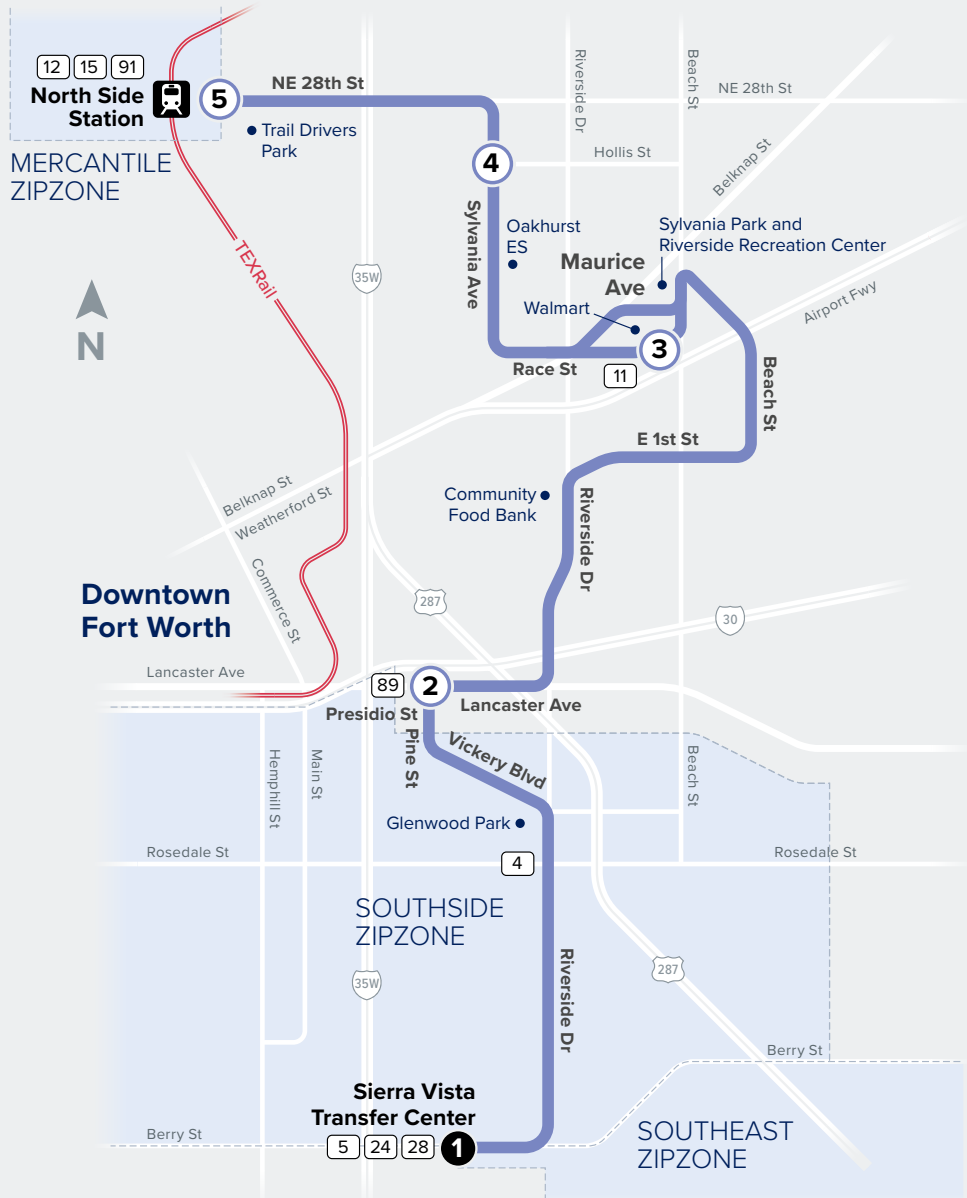

## Riverside/ Sierra Vista

### Map Key

|  |                         |
|--|-------------------------|
|  | Route Line              |
|  | Scheduled Timepoint     |
|  | Transfer Center         |
|  | Transfer to other buses |
|  | ZIPZONE                 |

\* Trip operates on Saturday only.