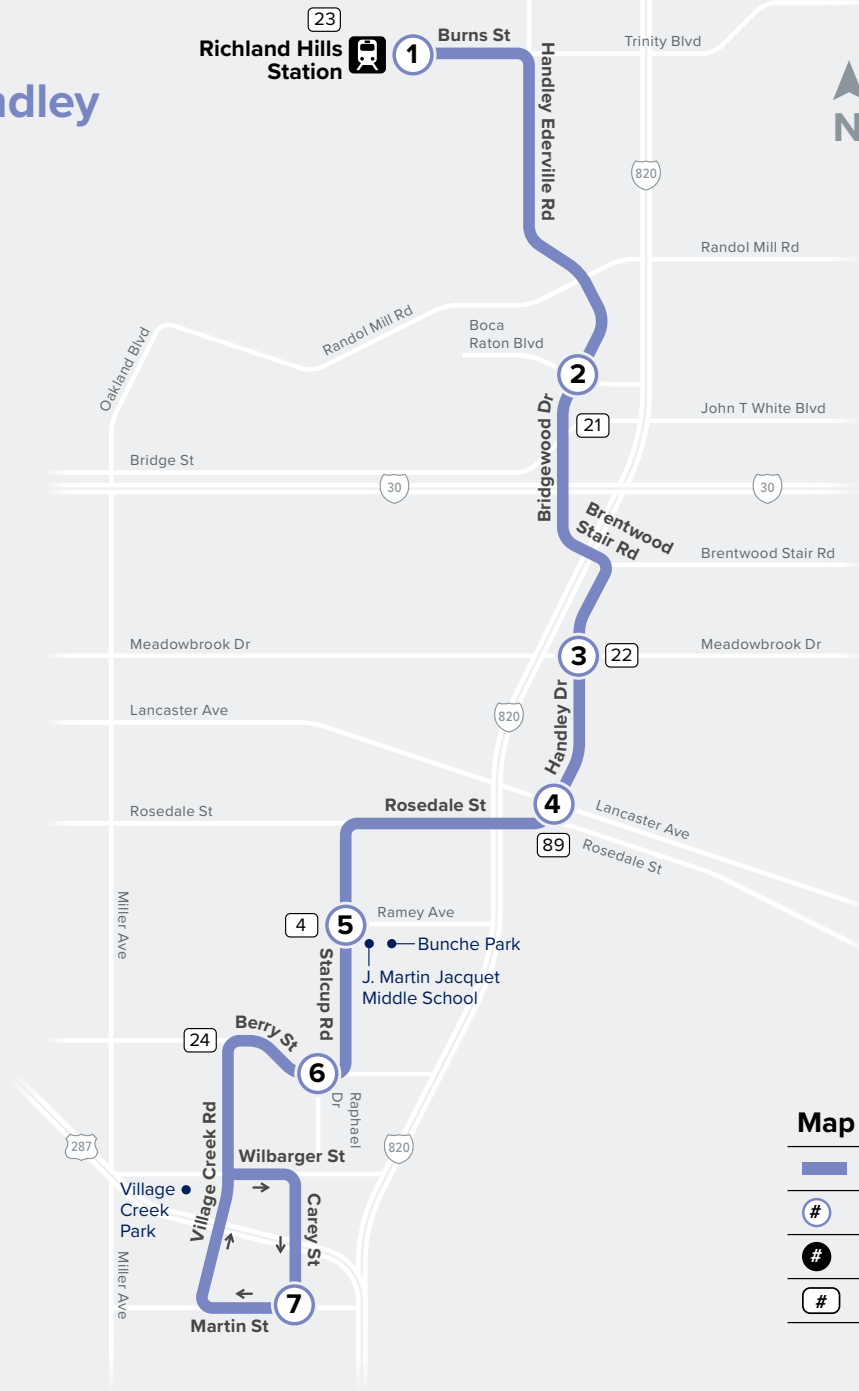

55

Handley

Map Key

- Route Line
- Scheduled Timepoint
- Transfer Center
- Transfer to other buses

WEEKDAYS

SOUTHBOUND

Richland Hills Station	Bridgewood & Boca Raton	Handley & Meadowbrook	Handley Transfer Center	Stalcup & Ramey	Berry & Raphael	Carey & Martin
1	2	3	4	5	6	7
5:30	5:36	5:46	5:50	5:57	6:02	6:11
6:00	6:06	6:16	6:20	6:27	6:32	6:41
6:30	6:36	6:46	6:50	6:57	7:02	7:11
7:00	7:06	7:16	7:20	7:27	7:32	7:41
7:30	7:36	7:46	7:50	7:57	8:02	8:11
8:00	8:06	8:16	8:20	8:27	8:32	8:41
8:30	8:36	8:46	8:50	8:57	9:02	9:11
9:00	9:06	9:16	9:20	9:27	9:32	9:41
9:30	9:36	9:46	9:50	9:57	10:02	10:11
10:30	10:36	10:46	10:50	10:57	11:02	11:11
11:30	11:36	11:46	11:50	11:57	12:02	12:11
12:30	12:36	12:46	12:50	12:57	1:02	1:11
1:30	1:36	1:46	1:50	1:57	2:02	2:11
2:30	2:36	2:46	2:50	2:57	3:02	3:11
3:30	3:36	3:46	3:50	3:57	4:02	4:11
4:00	4:06	4:16	4:20	4:27	4:32	4:41
4:30	4:36	4:46	4:50	4:57	5:02	5:11
5:00	5:06	5:16	5:20	5:27	5:32	5:41
5:30	5:36	5:46	5:50	5:57	6:02	6:11
6:00	6:06	6:16	6:20	6:27	6:32	6:41
6:30	6:36	6:46	6:50	6:57	7:02	7:11
7:30	7:36	7:46	7:50	7:57	8:02	8:11
8:30	8:36	8:46	8:50	8:57	9:02	9:11
9:30	9:36	9:46	9:50	9:57	10:02	10:11
10:30	10:36	10:46	10:50	10:57	11:02	11:11