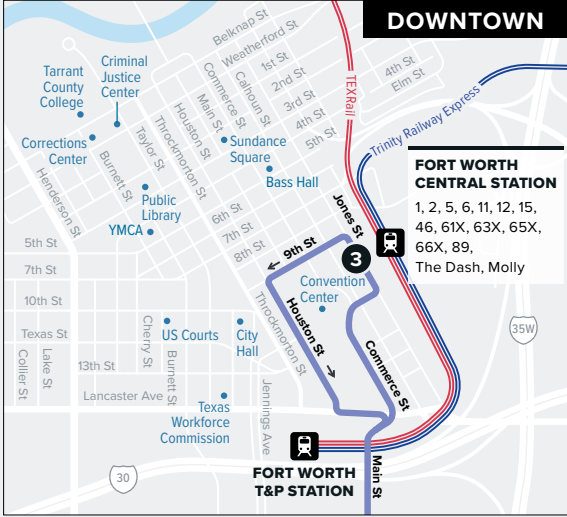

5

Evans Ave/ Sierra Vista

DOWNTOWN

FORT WORTH CENTRAL STATION
1, 2, 5, 6, 11, 12, 15, 46, 61X, 63X, 65X, 66X, 89, The Dash, Molly

Map Key

- Route Line
- Scheduled Timepoint
- Transfer Center
- Transfer to other buses
- Rail Station

Effective September 5, 2021

WEEKDAYS

TO DOWNTOWN

Sierra Vista Transfer Center	Main & St Joseph	Fort Worth Central Station
1	2	3
4:49	5:02	5:12
5:49	6:02	6:12
6:19	6:32	6:42
6:49	7:02	7:12
7:19	7:32	7:42
7:49	8:02	8:12
8:19	8:32	8:42
8:49	9:02	9:12
9:19	9:32	9:42
9:49	10:02	10:12
10:19	10:32	10:42
10:49	11:02	11:12
11:19	11:32	11:42
11:49	12:02	12:12
12:19	12:32	12:42
12:49	1:02	1:12
1:19	1:32	1:42
1:49	2:02	2:12
2:19	2:32	2:42
2:49	3:02	3:12
3:19	3:32	3:42
3:49	4:02	4:12
4:19	4:32	4:42
4:49	5:02	5:12
5:19	5:32	5:42
5:49	6:02	6:12
6:19	6:32	6:42
6:49	7:02	7:12
7:49	8:02	8:12
8:49	9:02	9:12
9:49	10:02	10:12

FROM DOWNTOWN

Fort Worth Central Station	Main & St Joseph	Sierra Vista Transfer Center
3	2	1
5:15	5:27	5:44
6:15	6:27	6:44
6:45	6:57	7:14
7:15	7:27	7:44
7:45	7:57	8:14
8:15	8:27	8:44
8:45	8:57	9:14
9:15	9:27	9:44
9:45	9:57	10:14
10:15	10:27	10:44
10:45	10:57	11:14
11:15	11:27	11:44
11:45	11:57	12:14
12:15	12:27	12:44
12:45	12:57	1:14
1:15	1:27	1:44
1:45	1:57	2:14
2:15	2:27	2:44
2:45	2:57	3:14
3:15	3:27	3:44
3:45	3:57	4:14
4:15	4:27	4:44
4:45	4:57	5:14
5:15	5:27	5:44
5:45	5:57	6:14
6:15	6:27	6:44
6:45	6:57	7:14
7:15	7:27	7:44
8:15	8:27	8:44
9:15	9:27	9:44
10:15	10:27	10:44