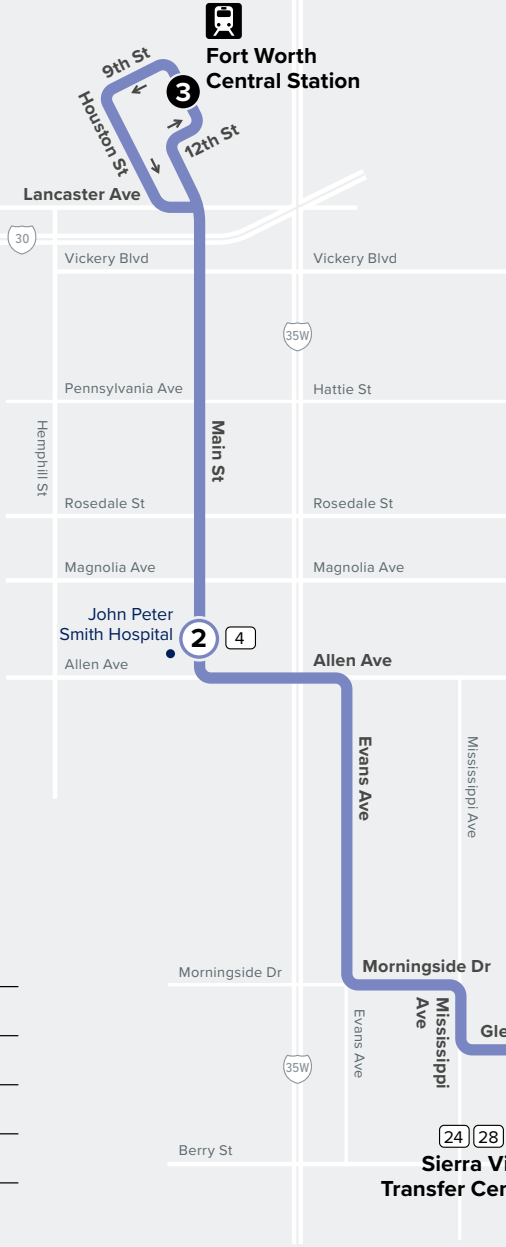

5

Evans Ave/ Sierra Vista

DOWNTOWN

FORT WORTH CENTRAL STATION
1, 2, 5, 6, 11, 12, 15, 46, 61X, 63X, 65X, 66X, 89, The Dash, Molly

Map Key

- Route Line
- Scheduled Timepoint
- Transfer Center
- Transfer to other buses
- Rail Station

FROM DOWNTOWN

Fort Worth Central Station	Main & St Joseph	Sierra Vista Transfer Center
3	2	1
5:15	5:27	5:44
6:15	6:27	6:44
6:45	6:57	7:14
7:15	7:27	7:44
7:45	7:57	8:14
8:15	8:27	8:44
8:45	8:57	9:14
9:15	9:27	9:44
9:45	9:57	10:14
10:15	10:27	10:44
10:45	10:57	11:14
11:15	11:27	11:44
11:45	11:57	12:14
12:15	12:27	12:44
12:45	12:57	1:14
1:15	1:27	1:44
1:45	1:57	2:14
2:15	2:27	2:44
2:45	2:57	3:14
3:15	3:27	3:44
3:45	3:57	4:14
4:15	4:27	4:44
4:45	4:57	5:14
5:15	5:27	5:44
5:45	5:57	6:14
6:15	6:27	6:44
6:45	6:57	7:14
7:15	7:27	7:44
8:15	8:27	8:44
9:15	9:27	9:44
10:15	10:27	10:44

* Trip operates on Saturday only.

FROM DOWNTOWN

Fort Worth Central Station	Main & St Joseph	Sierra Vista Transfer Center
3	2	1
6:15	6:27	6:44
6:45	6:57	7:14
7:15	7:27	7:44
7:45	7:57	8:14
8:15	8:27	8:44
8:45	8:57	9:14
9:15	9:27	9:44
9:45	9:57	10:14
10:15	10:27	10:44
10:45	10:57	11:14
11:15	11:27	11:44
11:45	11:57	12:14
12:15	12:27	12:44
12:45	12:57	1:14
1:15	1:27	1:44
1:45	1:57	2:14
2:15	2:27	2:44
2:45	2:57	3:14
3:15	3:27	3:44
3:45	3:57	4:14
4:15	4:27	4:44
4:45	4:57	5:14
5:15	5:27	5:44
5:45	5:57	6:14
6:15	6:27	6:44
6:45	6:57	7:14
7:15	7:27	7:44
8:15	8:27	8:44
9:15	9:27	9:44
*10:15	10:27	10:44