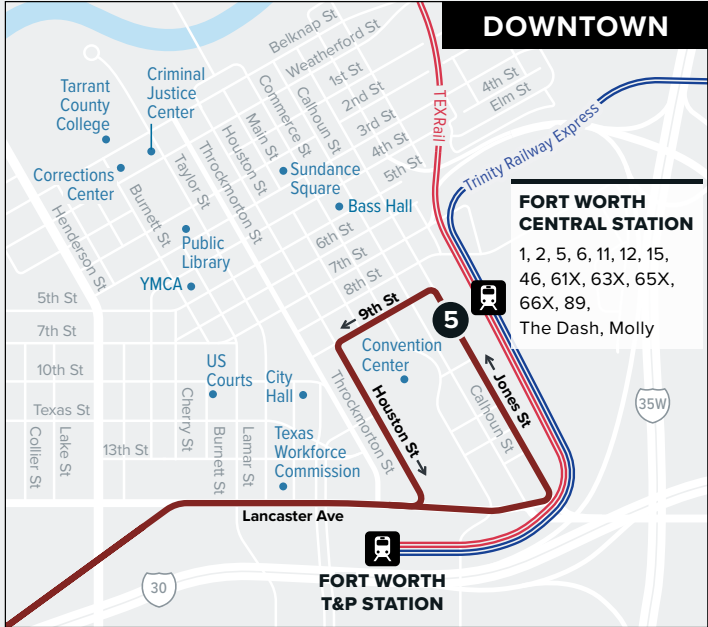

## Normandale Xpress

### Map Key

-  Route Line
-  Non-Stop Service
-  Scheduled Timepoint
-  Transfer Center
-  Transfer to other buses
-  Rail Station
-  Park & Ride

**FORT WORTH CENTRAL STATION**  
 1, 2, 5, 6, 11, 12, 15,  
 46, 61X, 63X, 65X,  
 66X, 89,  
 The Dash, Molly

## TO DOWNTOWN

Calmont & Las Vegas	S Normandale & W Normandale	N Normandale & La Palma	Green Oaks & Calmont	Fort Worth Central Station
1	2	3	4	5
5:25	5:30	5:34	5:45	6:05
5:55	6:00	6:04	6:15	6:35
6:55	7:00	7:04	7:15	7:35

## FROM DOWNTOWN

Fort Worth Central Station	Green Oaks & Calmont	Calmont & Las Vegas	S Normandale & W Normandale	N Normandale & La Palma
5	4	1	2	3
4:45	5:06	5:15	5:19	5:23
5:15	5:36	5:45	5:49	5:53
5:45	6:06	6:15	6:19	6:23