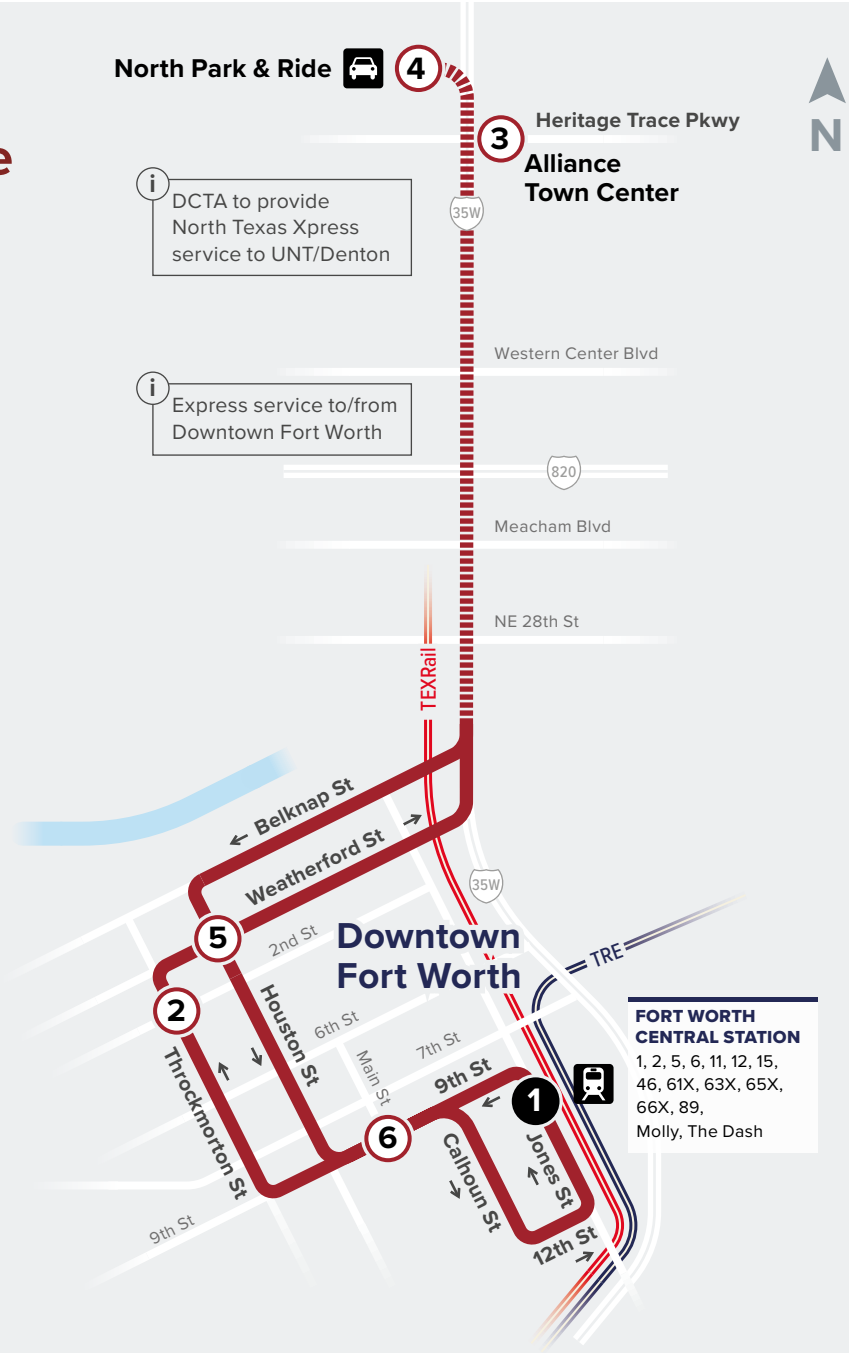

63X

North Park-n-Ride Xpress

Map Key

- Route Line

- Non-Stop Service

- # Scheduled Timepoint

- # Transfer Center

- # Transfer to other buses

- R Rail Station

- P Park & Ride

i DCTA to provide North Texas Xpress service to UNT/Denton

i Express service to/from Downtown Fort Worth

FORT WORTH CENTRAL STATION
 1, 2, 5, 6, 11, 12, 15, 46, 61X, 63X, 65X, 66X, 89, Molly, The Dash

WEEKDAYS

FROM DOWNTOWN

Fort Worth Central Station	Throckmorton & 2nd	Alliance Town Center	North Park & Ride
①	②	③	④
5:15	5:21	5:40	5:44
5:45	5:51	6:10	6:14
6:15	6:21	6:40	6:44
6:45	6:51	7:10	7:14
7:15	7:21	7:40	7:44
7:45	7:51	8:10	8:14
8:15	8:21	8:40	8:44
9:15	9:21	9:40	9:44
10:15	10:21	10:40	10:44
11:15	11:21	11:40	11:44
12:15	12:21	12:40	12:44
1:15	1:21	1:40	1:44
2:15	2:21	2:40	2:44
3:15	3:21	3:40	3:44
3:45	3:51	4:10	4:14
4:15	4:21	4:40	4:44
4:45	4:51	5:10	5:14
5:15	5:21	5:40	5:44
5:45	5:51	6:10	6:14
6:15	6:21	6:40	6:44
7:15	7:21	7:40	7:44
8:15	8:21	8:40	8:44

TO DOWNTOWN

North Park & Ride	Houston & Weatherford	9th & Main	Fort Worth Central Station
④	⑤	⑥	①
5:47	6:07	6:11	6:15
6:17	6:37	6:41	6:45
6:47	7:07	7:11	7:15
7:17	7:37	7:41	7:45
7:47	8:07	8:11	8:15
8:17	8:37	8:41	8:45
8:47	9:07	9:11	9:15
9:47	10:07	10:11	10:15
10:47	11:07	11:11	11:15
11:47	12:07	12:11	12:15
12:47	1:07	1:11	1:15
1:47	2:07	2:11	2:15
2:47	3:07	3:11	3:15
3:47	4:07	4:11	4:15
4:17	4:37	4:41	4:45
4:47	5:07	5:11	5:15
5:17	5:37	5:41	5:45
5:47	6:07	6:11	6:15
6:17	6:37	6:41	6:45
6:47	7:07	7:11	7:15
7:47	8:07	8:11	8:15
8:47	9:07	9:11	9:15