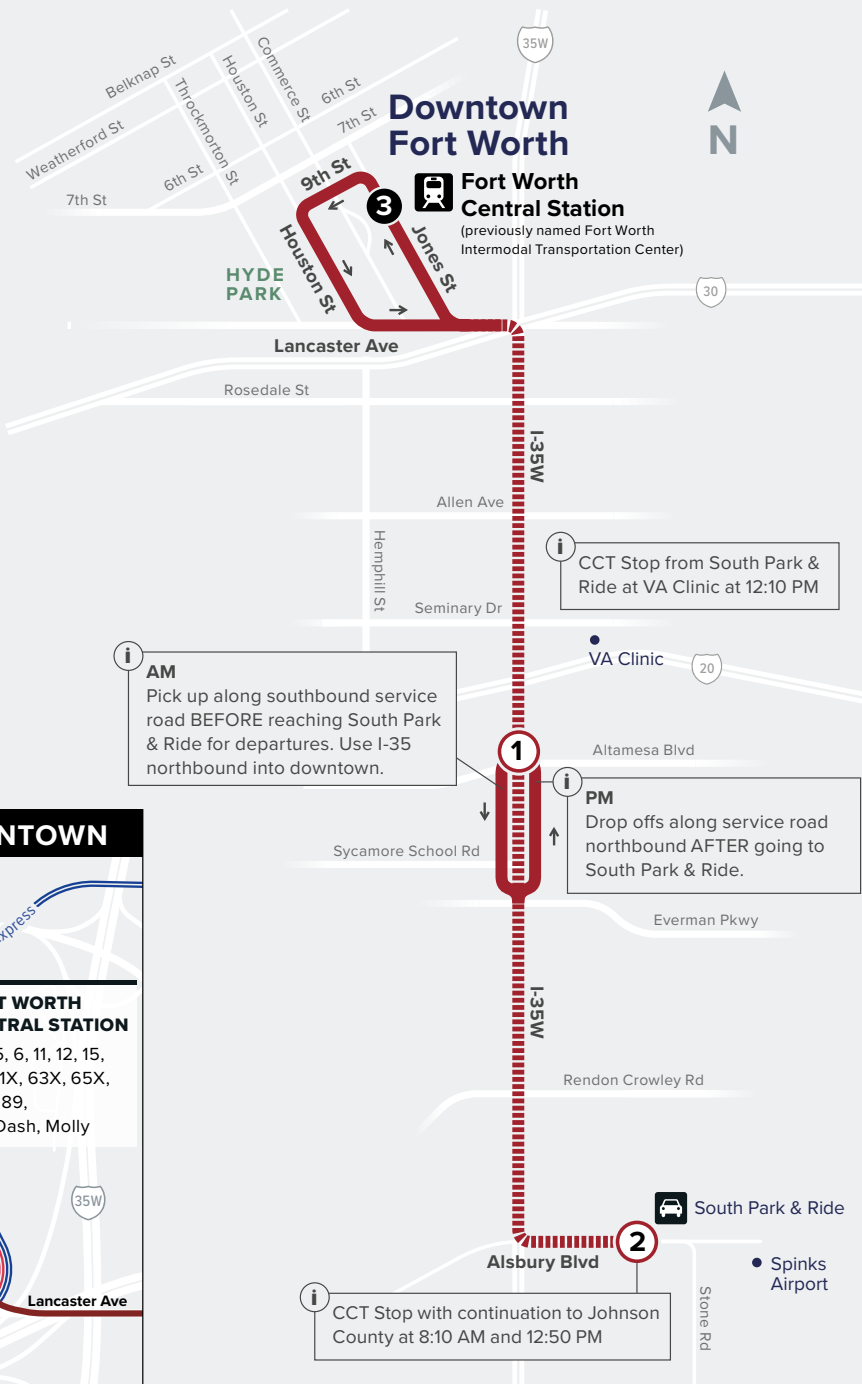

65X

South Park & Ride Xpress

Map Key

-  Route Line
-  Non-Stop Service
-  Scheduled Timepoint
-  Transfer to other buses
-  Rail Station
-  Park & Ride

WEEKDAYS TO DOWNTOWN

I-35W at Altamesa Blvd	South Park & Ride	Fort Worth Central Station
①	②	③
5:10	5:25	5:50
6:05	6:20	6:50
6:30	6:45	7:15
6:50	7:05	7:35
—	*11:55	*12:25

FROM DOWNTOWN

Fort Worth Central Station	South Park & Ride	I-35W at Altamesa Blvd
③	②	①
—	—	*7:50
—	—	*12:30
4:15	4:45	4:57
5:00	5:30	5:42
5:30	6:00	6:12
6:30	7:00	7:12

* Trips provided by City County Transportation (CCT).

CCT operates a Commuter Bus route serving the cities of Cleburne, Joshua, and Burleson with connecting service to other cities in Johnson County and Fort Worth. The Interurban Commuter Bus terminates at the Intermodal Transportation Center (ITC) in downtown Fort Worth to enable connection with Trinity Metro bus and commuter rail services.

For additional CCT information call 1-866-913-1800 or go online at www.cleburne.net (click on "Our Community").

CCT accepts Trinity Metro's fares and passes. Look for the CCT logo and the bus boards curbside on Jones at the ITC.