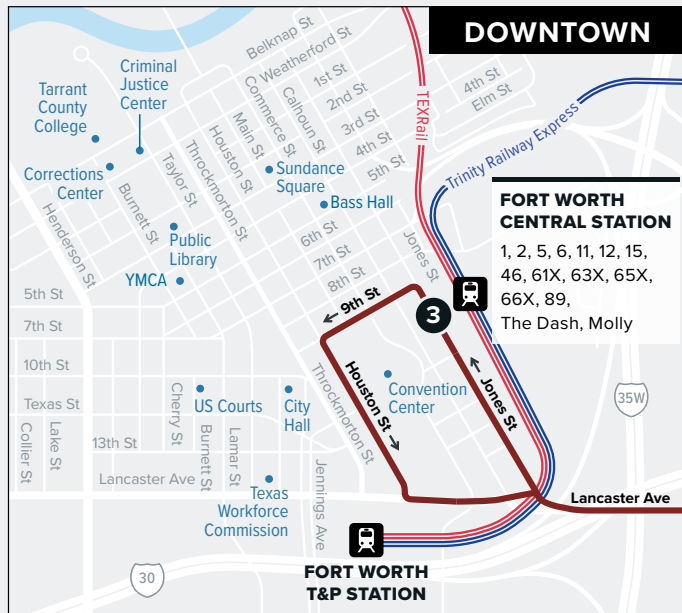

65X

South Park & Ride Xpress

Map Key

-  Route Line
-  Non-Stop Service
-  Scheduled Timepoint
-  Transfer to other buses
-  Rail Station
-  Park & Ride

WEEKDAYS TO DOWNTOWN

I-35W at Altamesa Blvd	South Park & Ride	Fort Worth Central Station
①	②	③
5:10	5:25	5:50
6:05	6:20	6:50
6:30	6:45	7:15
6:50	7:05	7:35
—	*11:55	*12:25

FROM DOWNTOWN

Fort Worth Central Station	South Park & Ride	I-35W at Altamesa Blvd
③	②	①
—	—	*7:50
—	—	*12:30
4:15	4:45	4:57
5:00	5:30	5:42
5:30	6:00	6:12
6:30	7:00	7:12

* Trips provided by City County Transportation (CCT).

CCT operates a Commuter Bus route serving the cities of Cleburne, Joshua, and Burleson with connecting service to other cities in Johnson County and Fort Worth. The Interurban Commuter Bus terminates at the Intermodal Transportation Center (ITC) in downtown Fort Worth to enable connection with Trinity Metro bus and commuter rail services.