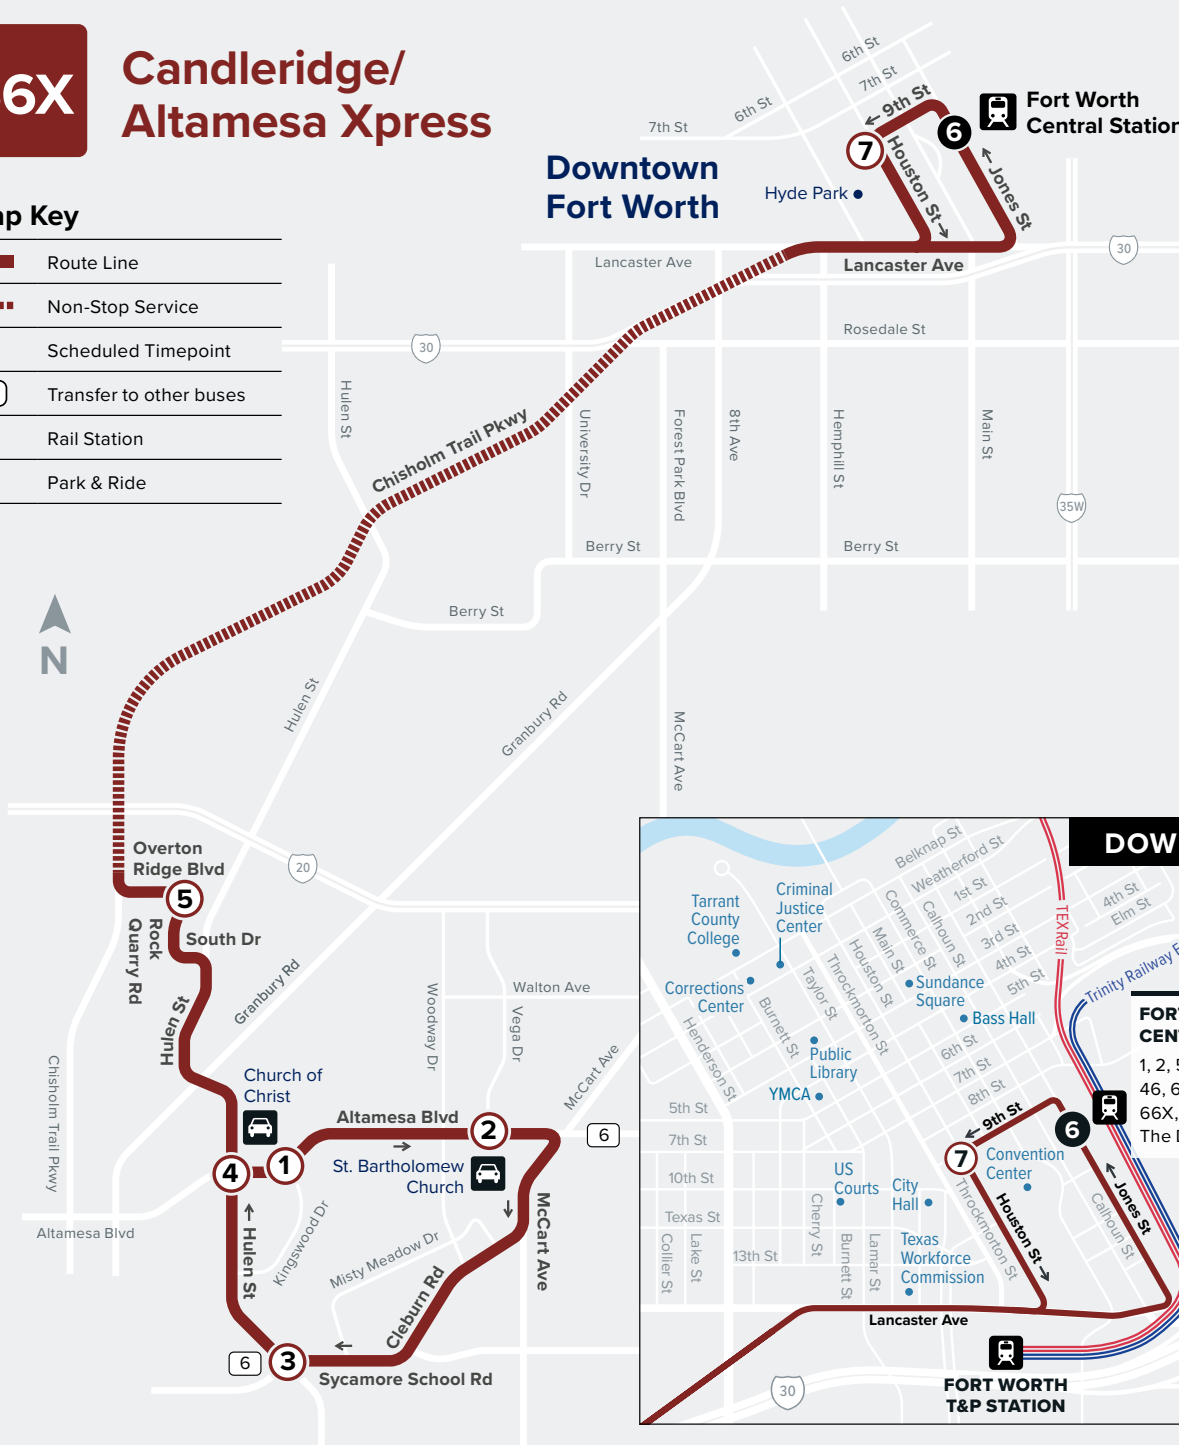

66X

Candleridge/ Altamesa Xpress

Map Key

-  Route Line
-  Non-Stop Service
-  Scheduled Timepoint
-  Transfer to other buses
-  Rail Station
-  Park & Ride

Purchase tickets or track your bus
with our mobile apps:

Download from your app store.

800 Cherry Street
Fort Worth, Texas 76102
Customer Care: (817) 215-8600
RIDETRINITYMETRO.org | @TrinityMetro

Effective
September 5, 2021

WEEKDAYS

TO DOWNTOWN

Altamesa & Kingswood	Altamesa & Vega	Sycamore School & Hulen	Hulen & Altamesa	Rock Quarry & Overton Ridge	Fort Worth Central Station	Hyde Park
1	2	3	4	5	6	7
6:00	6:05	6:14	6:18	6:27	6:43	6:45
6:45	6:50	6:59	7:03	7:12	7:28	7:30

FROM DOWNTOWN

Fort Worth Central Station	Rock Quarry & Overton Ridge	Altamesa & Kingswood	Altamesa & Vega	Sycamore School & Hulen	Hulen & Altamesa
6	5	1	2	3	4
4:45	5:03	5:13	5:18	5:27	5:32
5:20	5:38	5:48	5:53	6:02	6:07

PM trips end at Church of Christ P&R - 5:35pm & 6:08pm

Route 66X has no service on Weekends or Major Holidays

AM Times

PM Times

Purchase tickets or track your bus with our mobile apps:

Download from your app store.