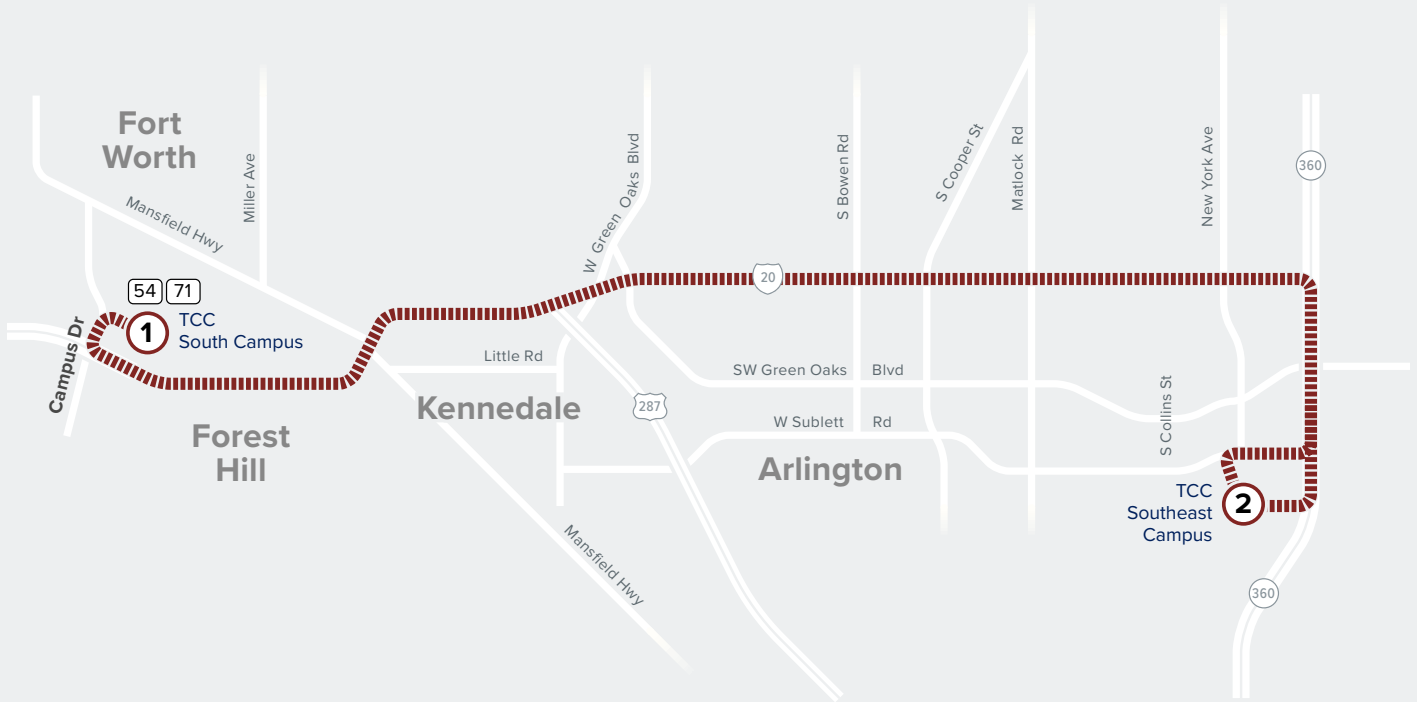

## TCC Southeast Campus

### Map Key

- Non-Stop Service

---

- # Scheduled Timepoint

---

- # Transfer to other buses

## EASTBOUND

TCC South  
Campus

①

TCC Southeast  
Campus

②

5:35  
7:05  
8:35  
10:05  
11:35  
1:05  
2:35  
4:05  
5:35  
7:05  
8:25

6:10  
7:40  
9:10  
10:40  
12:10  
1:40  
3:10  
4:40  
6:10  
7:40  
8:55

**Route 67 has no service on Weekends or Major Holidays**

AM Times

PM Times