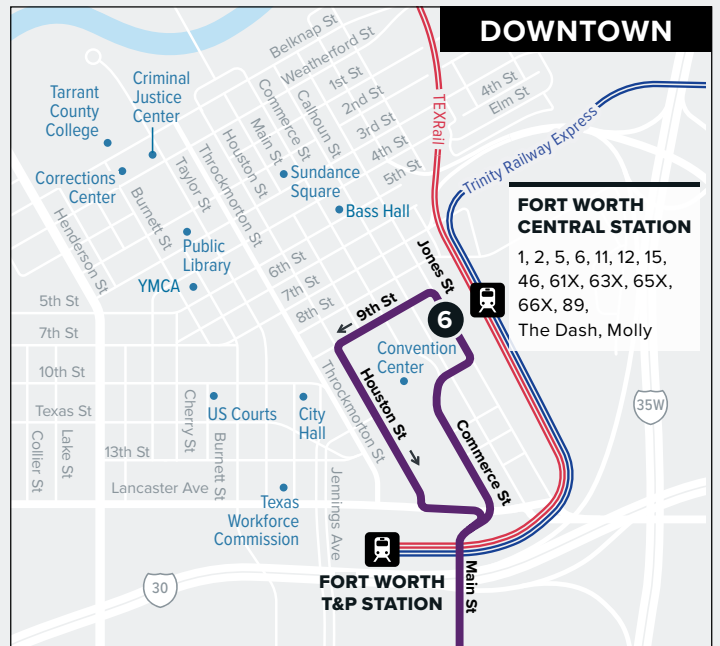

### Downtown Fort Worth

## 8th Ave/McCart

### Map Key

-  Route Line
-  Scheduled Timepoint
-  Transfer Center
-  Transfer to other buses
-  Rail Station
-  Park & Ride

**FORT WORTH CENTRAL STATION**  
 1, 2, 5, 6, 11, 12, 15, 46, 61X, 63X, 65X, 66X, 89, The Dash, Molly

\* Trip operates on Saturday only.