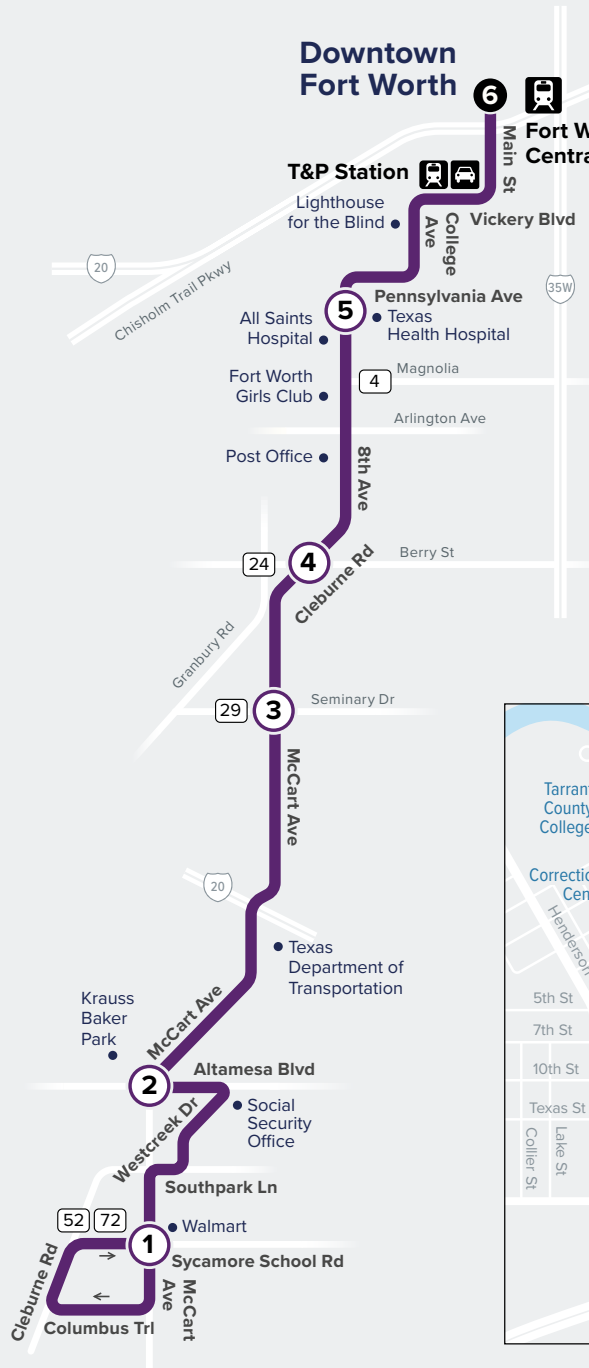

### Downtown Fort Worth

## 8th Ave/McCart

### Map Key

-  Route Line
-  Scheduled Timepoint
-  Transfer Center
-  Transfer to other buses
-  Rail Station
-  Park & Ride

**FORT WORTH CENTRAL STATION**  
 1, 2, 5, 6, 11, 12, 15, 46, 61X, 63X, 65X, 66X, 89, The Dash, Molly

## FROM DOWNTOWN

Fort Worth Central Station	8th Ave & Cooper	Berry & Cleburne Rd	McCart & Seminary	McCart & Altamesa	Sycamore School & McCart
6	5	4	3	2	1
6:20	6:36	6:44	6:51	7:02	7:17
6:50	7:06	7:14	7:21	7:32	7:47
7:20	7:36	7:44	7:51	8:02	8:17
7:50	8:06	8:14	8:21	8:32	8:47
8:20	8:36	8:44	8:51	9:02	9:17
8:50	9:06	9:14	9:21	9:32	9:47
9:20	9:36	9:44	9:51	10:02	10:17
9:50	10:06	10:14	10:21	10:32	10:47
10:20	10:36	10:44	10:51	11:02	11:17
10:50	11:06	11:14	11:21	11:32	11:47
11:20	11:36	11:44	11:51	12:02	12:17
11:50	12:06	12:14	12:21	12:32	12:47
12:20	12:36	12:44	12:51	1:02	1:17
12:50	1:06	1:14	1:21	1:32	1:47
1:20	1:36	1:44	1:51	2:02	2:17
1:50	2:06	2:14	2:21	2:32	2:47
2:20	2:36	2:44	2:51	3:02	3:17
2:50	3:06	3:14	3:21	3:32	3:47
3:20	3:36	3:44	3:51	4:02	4:17
3:50	4:06	4:14	4:21	4:32	4:47
4:20	4:36	4:44	4:51	5:02	5:17
4:50	5:06	5:14	5:21	5:32	5:47
5:20	5:36	5:44	5:51	6:02	6:17
5:50	6:06	6:14	6:21	6:32	6:47
6:20	6:36	6:44	6:51	7:02	7:17
6:50	7:06	7:14	7:21	7:32	7:47
7:20	7:36	7:44	7:51	8:02	8:17
7:50	8:06	8:14	8:21	8:32	8:47
8:20	8:36	8:44	8:51	9:02	9:17
8:50	9:06	9:14	9:21	9:32	9:47
9:20	9:36	9:44	9:51	10:02	10:17
9:50	10:06	10:14	10:21	10:32	10:47
10:20	10:36	10:44	10:51	11:02	11:17
*10:50	11:06	11:14	11:21	11:32	11:47