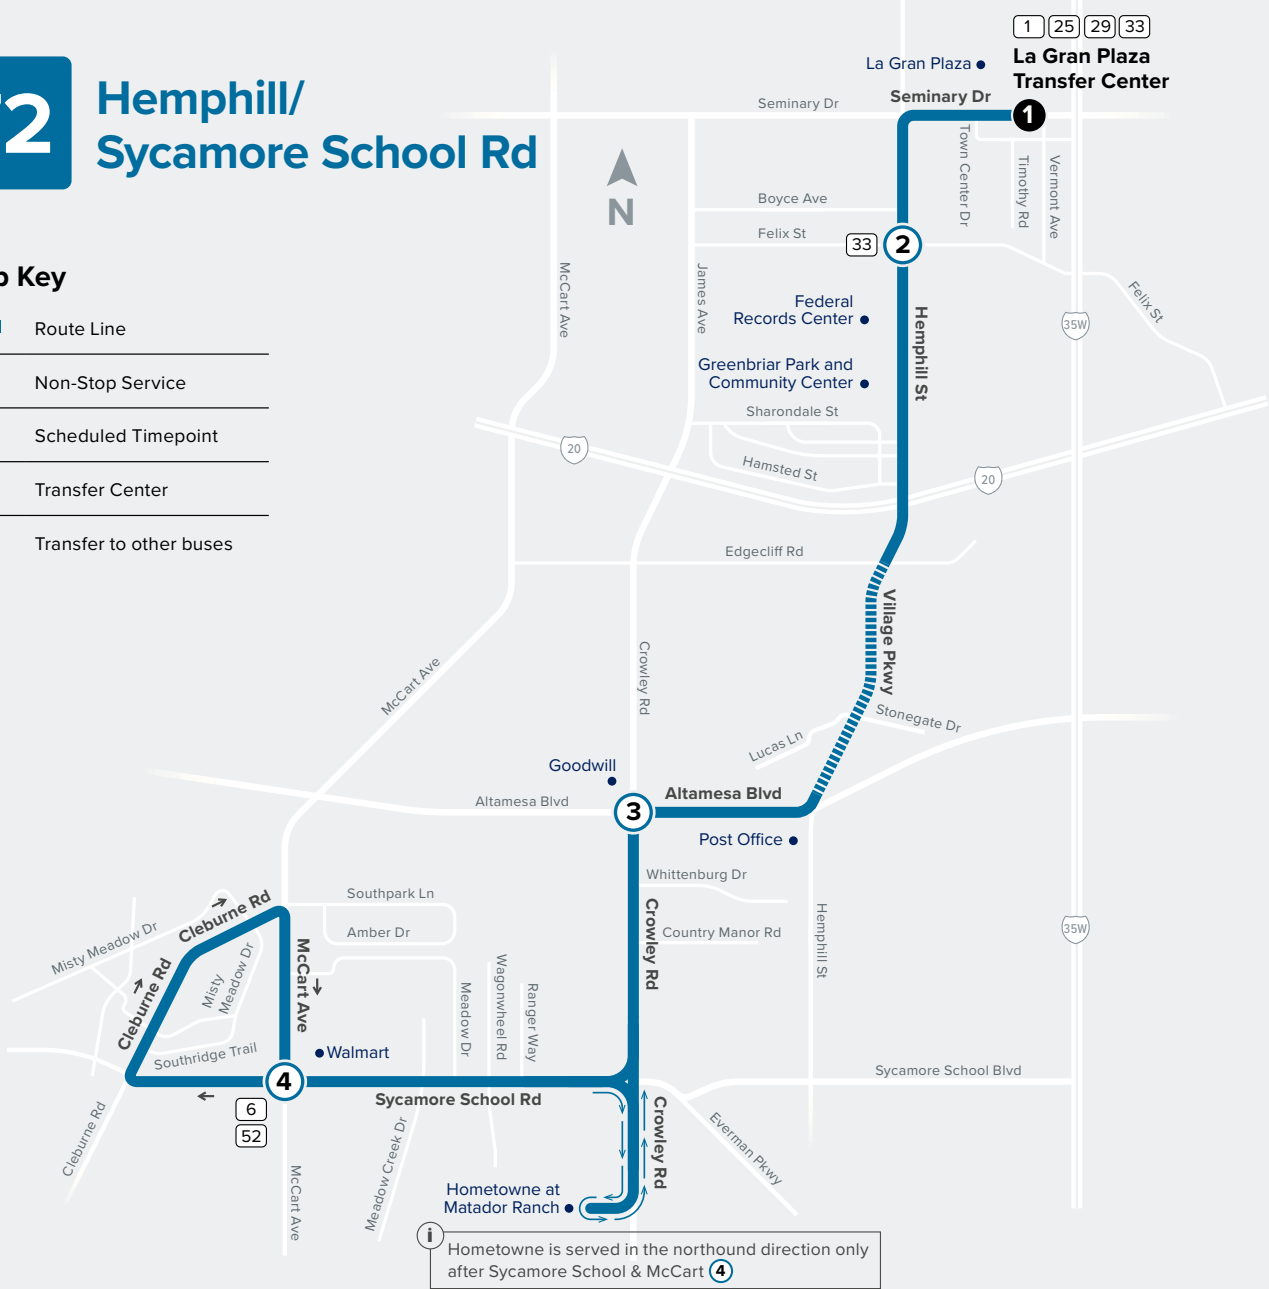

72

Hemphill/ Sycamore School Rd

Map Key

- Route Line

- Non-Stop Service

- # Scheduled Timepoint

- # Transfer Center

- # Transfer to other buses

WEEKDAYS

TO LA GRAN PLAZA

Sycamore School & McCart	Altamesa & Crowley	Felix & Hemphill	La Gran Plaza Transfer Center
4	3	2	1
7:12	7:30	7:37	7:45
8:12	8:30	8:37	8:45
9:12	9:30	9:37	9:45
10:12	10:30	10:37	10:45
11:12	11:30	11:37	11:45
12:12	12:30	12:37	12:45
1:12	1:30	1:37	1:45
2:12	2:30	2:37	2:45
3:12	3:30	3:37	3:45
4:12	4:30	4:37	4:45
5:12	5:30	5:37	5:45
6:12	6:30	6:37	6:45
7:12	7:30	7:37	7:45
8:12	8:30	8:37	8:45

FROM LA GRAN PLAZA

La Gran Plaza Transfer Center	Felix & Hemphill	Altamesa & Crowley	Sycamore School & McCart
1	2	3	4
6:45	6:48	6:57	7:10
7:45	7:48	7:57	8:10
8:45	8:48	8:57	9:10
9:45	9:48	9:57	10:10
10:45	10:48	10:57	11:10
11:45	11:48	11:57	12:10
12:45	12:48	12:57	1:10
1:45	1:48	1:57	2:10
2:45	2:48	2:57	3:10
3:45	3:48	3:57	4:10
4:45	4:48	4:57	5:10
5:45	5:48	5:57	6:10
6:45	6:48	6:57	7:10
7:45	7:48	7:57	8:10

FROM LA GRAN PLAZA

La Gran Plaza Transfer Center	Felix & Hemphill	Altamesa & Crowley	Sycamore School & McCart
1	2	3	4
6:45	6:48	6:57	7:10
7:45	7:48	7:57	8:10
8:45	8:48	8:57	9:10
9:45	9:48	9:57	10:10
10:45	10:48	10:57	11:10
11:45	11:48	11:57	12:10
12:45	12:48	12:57	1:10
1:45	1:48	1:57	2:10
2:45	2:48	2:57	3:10
3:45	3:48	3:57	4:10
4:45	4:48	4:57	5:10
5:45	5:48	5:57	6:10
6:45	6:48	6:57	7:10
*7:45	7:48	7:57	8:10