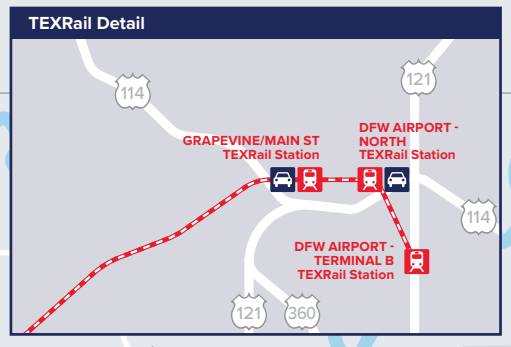

MAP KEY

- Bus Route - up to every 15 minutes
- Bus Route - up to every 30 minutes
- Bus Route - up to every 60 minutes
- Bus Route - Xpress/Limited
- Non Stop Service
- Trinity Railway Express Line and Station
- TEXRail Line and Station
- Amtrak Line
- Park & Ride
- Transfer Center
- ZIPZONE
- Point of interest
- College / University
- Hospitals and Health Centers
- Other Cities/Municipalities

65X South Park & Ride Xpress
Alsbury Blvd. Exit