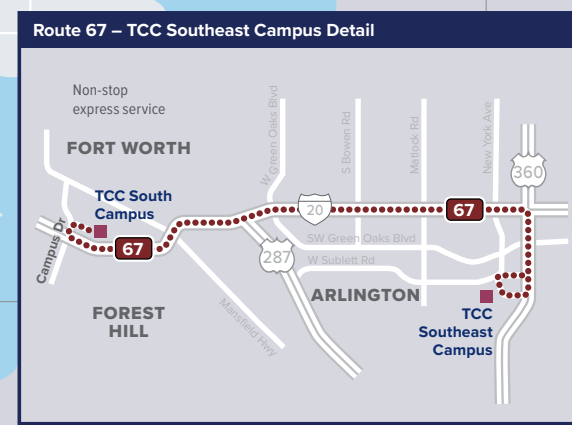

MAP KEY

- Bus Route - up to every 15 minutes
- Bus Route - up to every 30 minutes
- Bus Route - up to every 60 minutes
- Bus Route - Xpress/Limited
- Non Stop Service
- Trinity Railway Express Line and Station
- TEXRail Line and Station
- Amtrak Line
- Park & Ride
- Transfer Center
- ZIPZONE
- Point of interest
- College / University
- Hospitals and Health Centers
- Other Cities/Municipalities

65X South Park & Ride Xpress
Alsbury Blvd. Exit