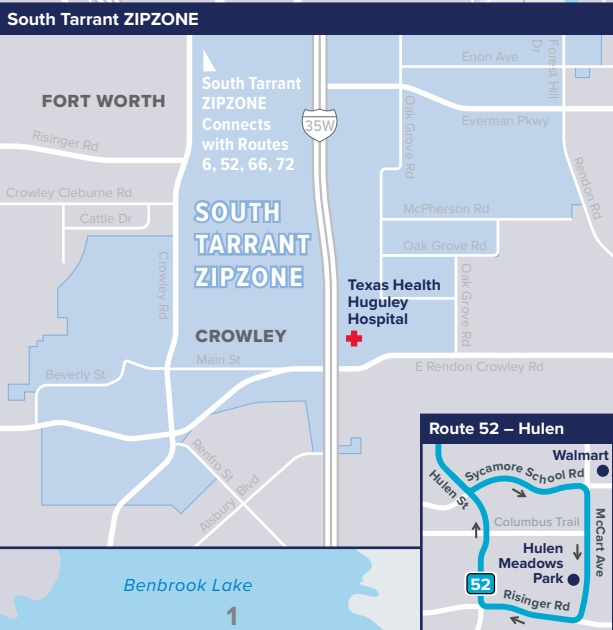

MAP KEY

- Bus Route - up to every 15 minutes
- Bus Route - up to every 30 minutes
- Bus Route - up to every 60 minutes
- Bus Route - Xpress/Limited
- Non Stop Service
- Trinity Railway Express Line and Station
- TEXRail Line and Station
- Amtrak Line
- Park & Ride
- Transfer Center
- ZIPZONE
- Point of interest
- College / University
- Hospitals and Health Centers
- Other Cities/Municipalities

65X South Park & Ride Xpress
Alsbury Blvd. Exit