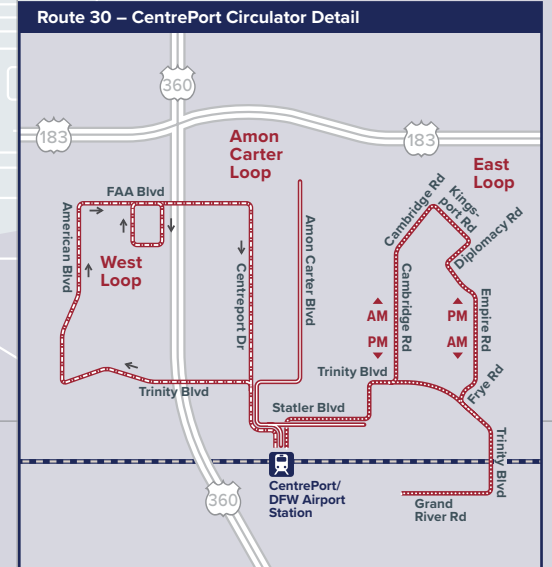

MAP KEY

- Bus Route - up to every 15 minutes
- Bus Route - up to every 30 minutes
- Bus Route - up to every 60 minutes
- Bus Route - Xpress/Limited
- Non Stop Service
- Trinity Railway Express Line and Station
- TEXRail Line and Station
- Amtrak Line
- Park & Ride
- Transfer Center
- ZIPZONE
- Point of interest
- College / University
- Hospitals and Health Centers
- Other Cities/Municipalities

65X South Park & Ride Xpress
Alsbury Blvd. Exit