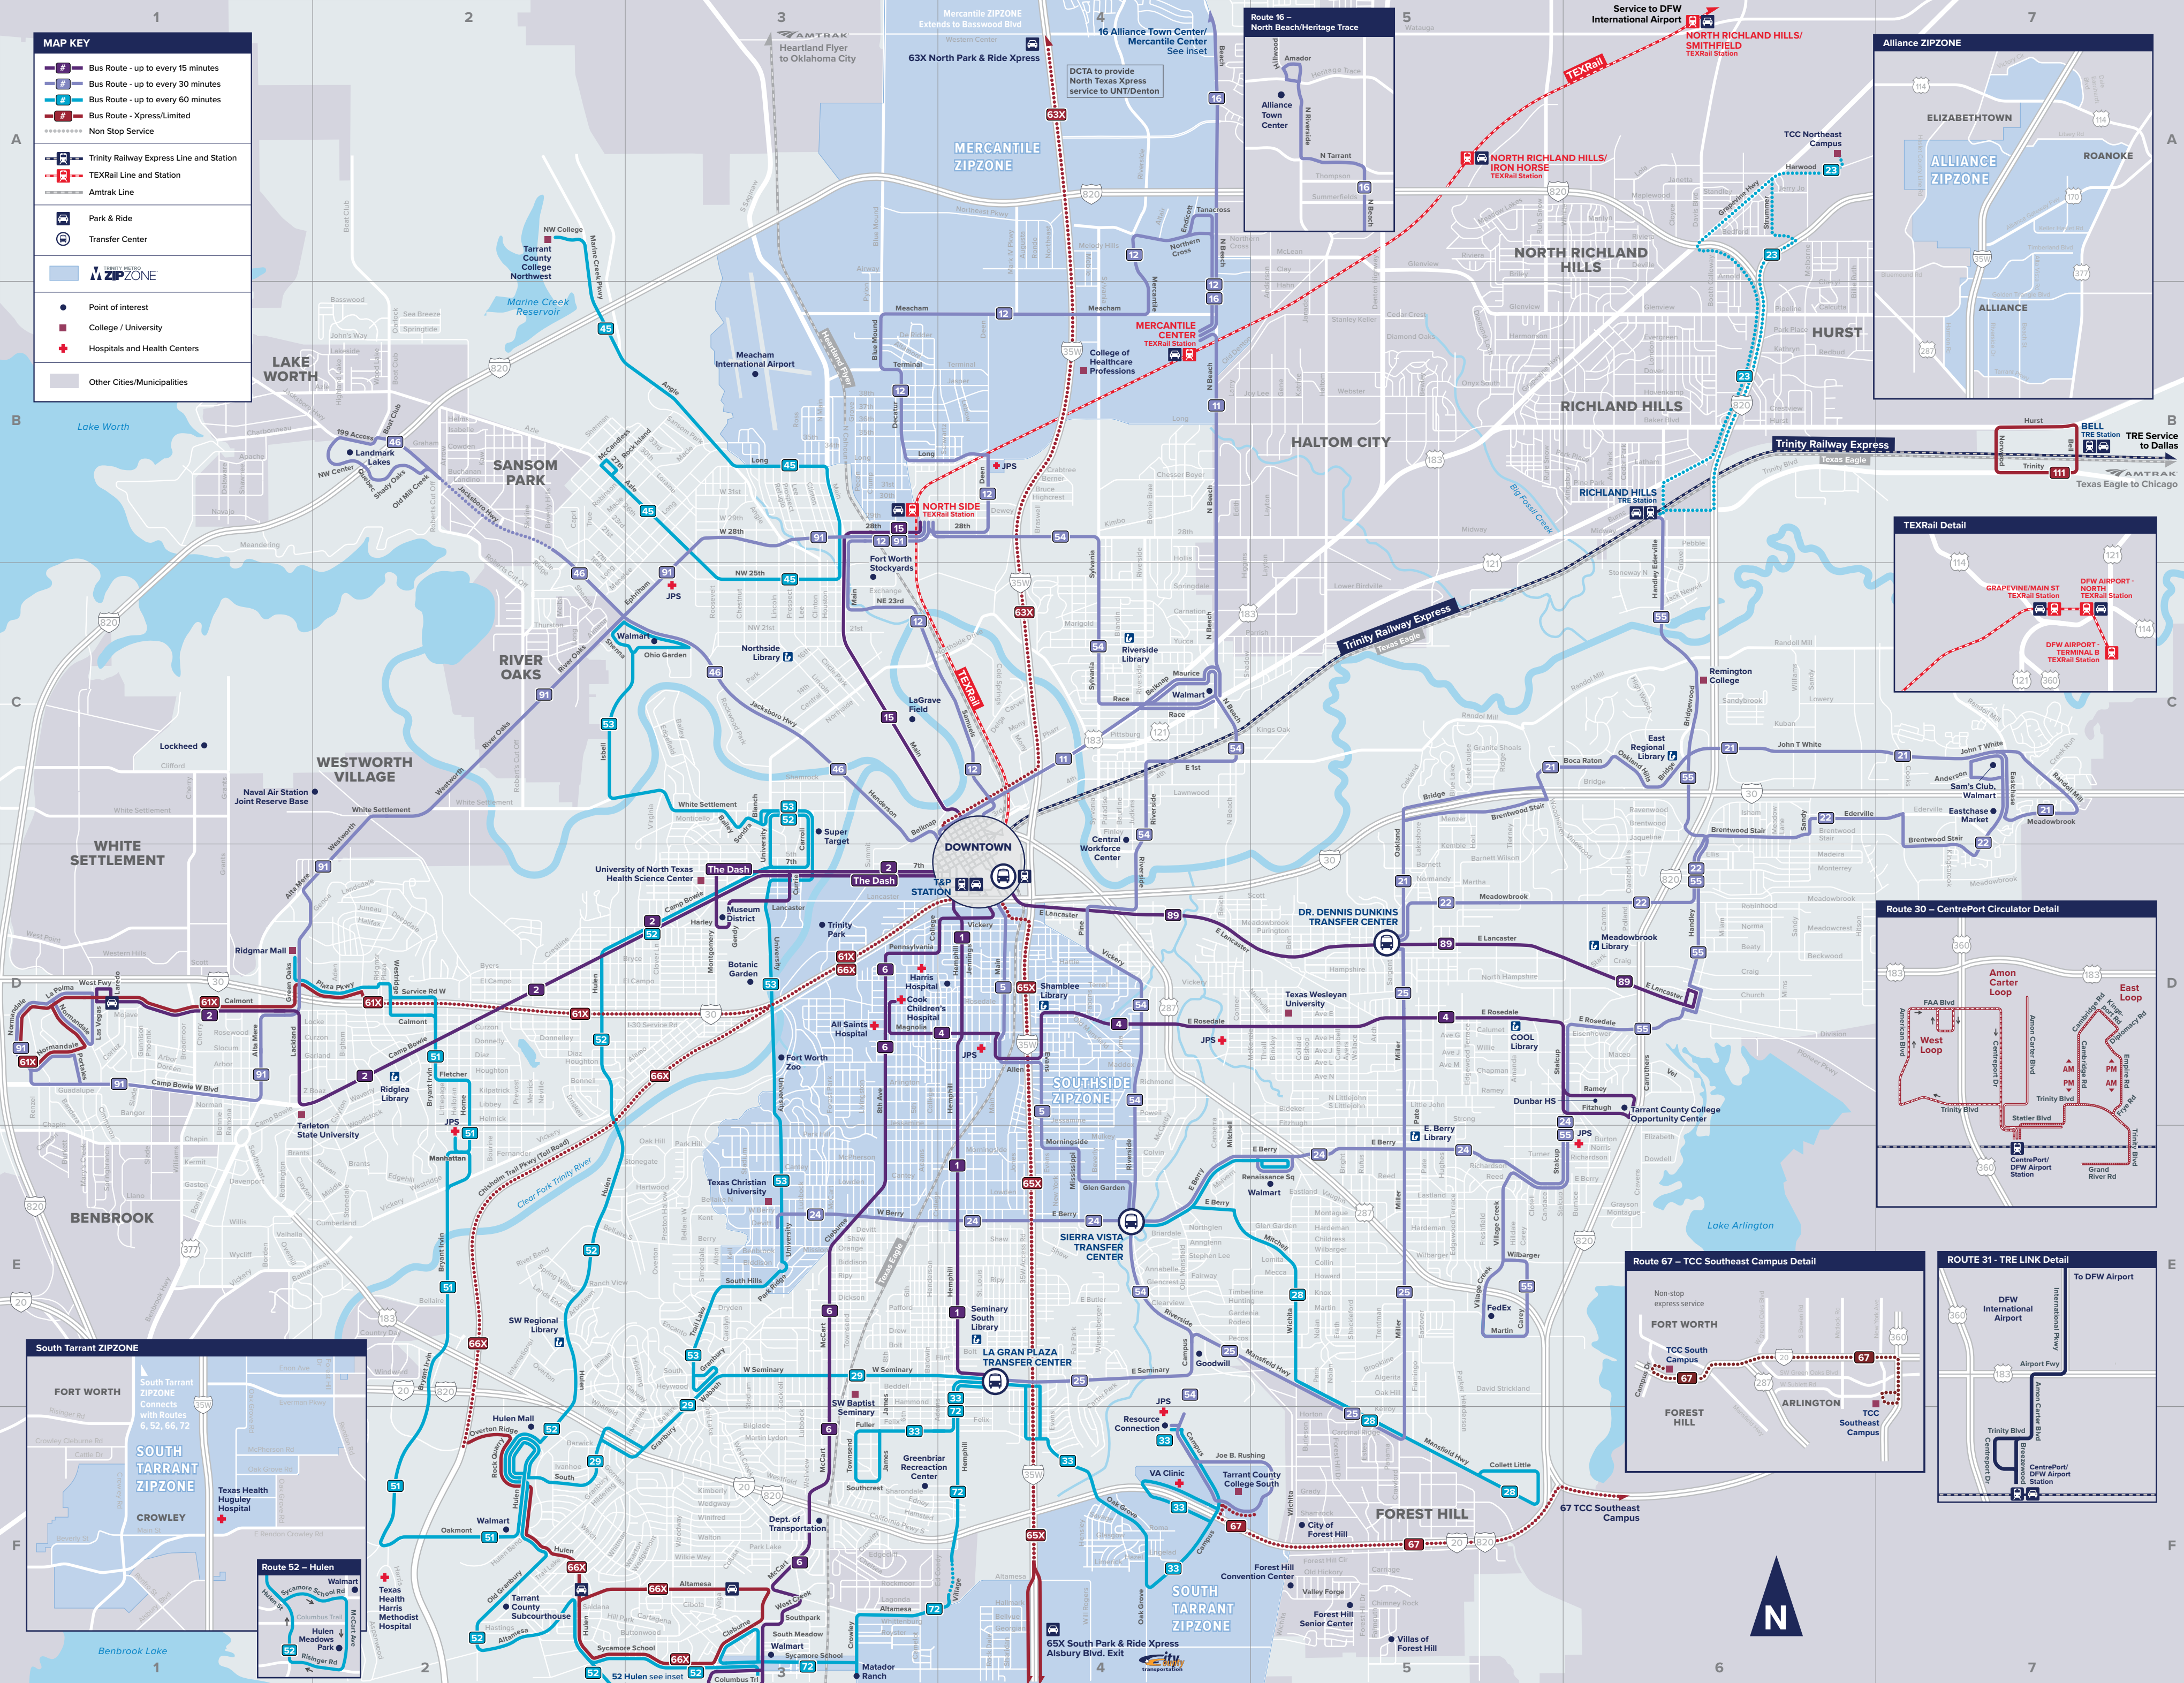

MAP KEY

- Bus Route - up to every 15 minutes
- Bus Route - up to every 30 minutes
- Bus Route - up to every 60 minutes
- Bus Route - Xpress/Limited
- Non Stop Service
- Trinity Railway Express Line and Station
- TEXRail Line and Station
- Amtrak Line
- Park & Ride
- Transfer Center
- ZIPZONE
- Point of interest
- College / University
- Hospitals and Health Centers
- Other Cities/Municipalities

65X South Park & Ride Xpress
Alsbury Blvd. Exit