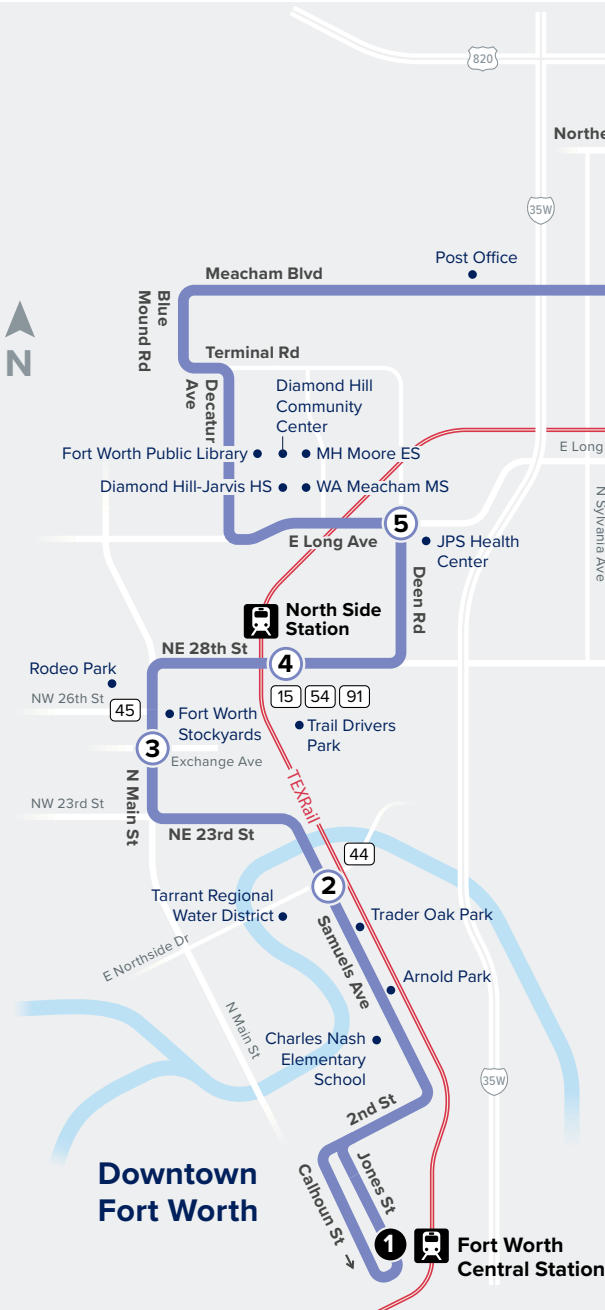

12

Samuels/ Mercantile Center

The highlighted area is served by outbound trips only.

Map Key

-  Route Line
-  Scheduled Timepoint
-  Transfer Center
-  Transfer to other buses
-  Rail Station

WEEKDAYS

TO DOWNTOWN

Mercantile Center Station Bus Bay A	Long & Deen	Arrive North Side Station Bus Bay A	Depart North Side Station Bus Bay A	Main & Exchange	Samuels & Northside	Fort Worth Central Station Bus Bay E
6	5	4	4	3	2	1
5:17	5:44	5:50	5:52	5:59	6:04	6:15
5:47	6:14	6:20	6:22	6:29	6:34	6:45
6:17	6:44	6:50	6:52	6:59	7:04	7:15
6:47	7:14	7:20	7:22	7:29	7:34	7:45
7:17	7:44	7:50	7:52	7:59	8:04	8:15
7:47	8:14	8:20	8:22	8:29	8:34	8:45
8:17	8:44	8:50	8:52	8:59	9:04	9:15
8:47	9:14	9:20	9:22	9:29	9:34	9:45
9:17	9:44	9:50	9:52	9:59	10:04	10:15
every 60 minutes						
4:17	4:44	4:50	4:52	4:59	5:04	5:15
every 30 minutes						
7:17	7:44	7:50	7:52	7:59	8:04	8:15
8:17	8:44	8:50	8:52	8:59	9:04	9:15
9:17	9:44	9:50	9:52	9:59	10:04	10:15
10:17	10:44	10:50	10:52	10:59	11:04	11:15

FROM DOWNTOWN

Fort Worth Central Station Bus Bay E	Samuels & Northside	Main & Exchange	Arrive North Side Station Bus Bay A	Depart North Side Station Bus Bay A	Long & Deen	Mercantile Center Station Bus Bay A
1	2	3	4	4	5	6
6:20	6:30	6:36	6:41	6:44	6:51	7:12
6:50	7:00	7:06	7:11	7:14	7:21	7:42
7:20	7:30	7:36	7:41	7:44	7:51	8:12
7:50	8:00	8:06	8:11	8:14	8:21	8:42
8:20	8:30	8:36	8:41	8:44	8:51	9:12
8:50	9:00	9:06	9:11	9:14	9:21	9:42
9:20	9:30	9:36	9:41	9:44	9:51	10:12
every 60 minutes						
3:20	3:30	3:36	3:41	3:44	3:51	4:12
every 30 minutes						
6:20	6:30	6:36	6:41	6:44	6:51	7:12
7:20	7:30	7:36	7:41	7:44	7:51	8:12
8:20	8:30	8:36	8:41	8:44	8:51	9:12
9:20	9:30	9:36	9:41	9:44	9:51	10:12