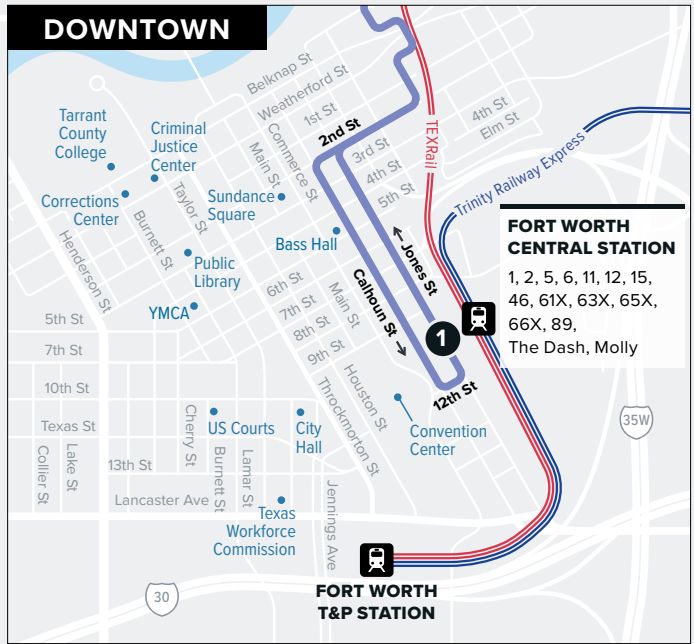

12

Samuels/ Mercantile Center

The highlighted area is served by outbound trips only.

Map Key

-  Route Line
-  Scheduled Timepoint
-  Transfer Center
-  Transfer to other buses
-  Rail Station

WEEKDAYS

TO DOWNTOWN

Mercantile Center Station Bus Bay A	Long & Deen	Arrive North Side Station Bus Bay A	Depart North Side Station Bus Bay A	Main & Exchange	Samuels & Northside	Fort Worth Central Station Bus Bay E
6	5	4	4	3	2	1
5:17	5:44	5:50	5:52	5:59	6:04	6:15
5:47	6:14	6:20	6:22	6:29	6:34	6:45
6:17	6:44	6:50	6:52	6:59	7:04	7:15
6:47	7:14	7:20	7:22	7:29	7:34	7:45
7:17	7:44	7:50	7:52	7:59	8:04	8:15
7:47	8:14	8:20	8:22	8:29	8:34	8:45
8:17	8:44	8:50	8:52	8:59	9:04	9:15
8:47	9:14	9:20	9:22	9:29	9:34	9:45
9:17	9:44	9:50	9:52	9:59	10:04	10:15
every 60 minutes						
4:17	4:44	4:50	4:52	4:59	5:04	5:15
every 30 minutes						
7:17	7:44	7:50	7:52	7:59	8:04	8:15
8:17	8:44	8:50	8:52	8:59	9:04	9:15
9:17	9:44	9:50	9:52	9:59	10:04	10:15
10:17	10:44	10:50	10:52	10:59	11:04	11:15

FROM DOWNTOWN

Fort Worth Central Station Bus Bay E	Samuels & Northside	Main & Exchange	Arrive North Side Station Bus Bay A	Depart North Side Station Bus Bay A	Long & Deen	Mercantile Center Station Bus Bay A
1	2	3	4	4	5	6
6:20	6:30	6:36	6:41	6:44	6:51	7:12
6:50	7:00	7:06	7:11	7:14	7:21	7:42
7:20	7:30	7:36	7:41	7:44	7:51	8:12
7:50	8:00	8:06	8:11	8:14	8:21	8:42
8:20	8:30	8:36	8:41	8:44	8:51	9:12
8:50	9:00	9:06	9:11	9:14	9:21	9:42
9:20	9:30	9:36	9:41	9:44	9:51	10:12
every 60 minutes						
3:20	3:30	3:36	3:41	3:44	3:51	4:12
every 30 minutes						
6:20	6:30	6:36	6:41	6:44	6:51	7:12
7:20	7:30	7:36	7:41	7:44	7:51	8:12
8:20	8:30	8:36	8:41	8:44	8:51	9:12
9:20	9:30	9:36	9:41	9:44	9:51	10:12