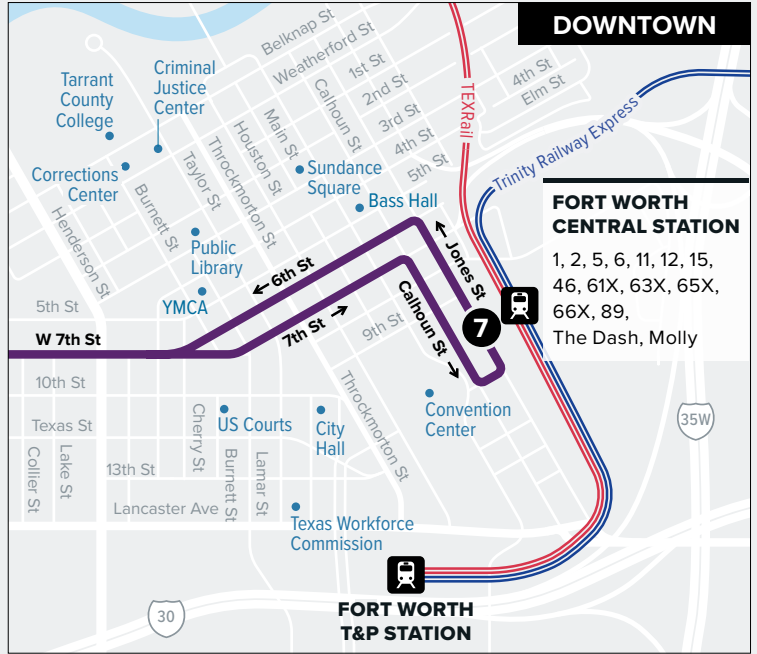

2

Camp Bowie

Map Key

-  Route Line
-  Scheduled Timepoint
-  Transfer Center
-  Transfer to other buses
-  Rail Station

WEEKDAYS

TO DOWNTOWN

Laredo Dr & West Fwy	Calmont & Green Oaks	Camp Bowie & Bryant Irvin	Camp Bowie & Hulen	Camp Bowie & University	7th & Carroll	Fort Worth Central Station Bus Bay C
①	②	③	④	⑤	⑥	⑦
4:23	4:32	4:42	4:48	4:55	4:58	5:08
4:53	5:02	5:12	5:18	5:25	5:28	5:38
5:23	5:32	5:42	5:48	5:55	5:58	6:08
5:53	6:02	6:12	6:18	6:25	6:28	6:38
6:08	6:17	6:27	6:33	6:40	6:43	6:53
6:23	6:32	6:42	6:48	6:55	6:58	7:08

AM Times

PM Times

FROM DOWNTOWN

Fort Worth Central Station Bus Bay C	7th & Carroll	Camp Bowie & University	Camp Bowie & Hulen	Camp Bowie & Bryant Irvin	Calmont & Green Oaks	Laredo Dr & West Fwy
⑦	⑥	⑤	④	③	②	①
5:15	5:27	5:31	5:37	5:43	5:51	6:02
5:45	5:57	6:01	6:07	6:13	6:21	6:32
6:15	6:27	6:31	6:37	6:43	6:51	7:02
6:30	6:42	6:46	6:52	6:58	7:06	7:17
6:45	6:57	7:01	7:07	7:13	7:21	7:32
7:00	7:12	7:16	7:22	7:28	7:36	7:47

WEEKENDS & MAJOR HOLIDAYS

TO DOWNTOWN

Laredo Dr & West Fwy	Calmont & Green Oaks	Camp Bowie & Bryant Irvin	Camp Bowie & Hulen	Camp Bowie & University	7th & Carroll	Fort Worth Central Station Bus Bay C
①	②	③	④	⑤	⑥	⑦
5:23	5:32	5:42	5:48	5:55	5:58	6:08
5:53	6:02	6:12	6:18	6:25	6:28	6:38
6:23	6:32	6:42	6:48	6:55	6:58	7:08
6:53	7:02	7:12	7:18	7:25	7:28	7:38
7:23	7:32	7:42	7:48	7:55	7:58	8:08
7:53	8:02	8:12	8:18	8:25	8:28	8:38

* Trip operates on Saturday only.

FROM DOWNTOWN

Fort Worth Central Station Bus Bay C	7th & Carroll	Camp Bowie & University	Camp Bowie & Hulen	Camp Bowie & Bryant Irvin	Calmont & Green Oaks	Laredo Dr & West Fwy
⑦	⑥	⑤	④	③	②	①
5:45	5:57	6:01	6:07	6:13	6:21	6:32
6:15	6:27	6:31	6:37	6:43	6:51	7:02
6:45	6:57	7:01	7:07	7:13	7:21	7:32
7:15	7:27	7:31	7:37	7:43	7:51	8:02
7:45	7:57	8:01	8:07	8:13	8:21	8:32
8:15	8:27	8:31	8:37	8:43	8:51	9:02