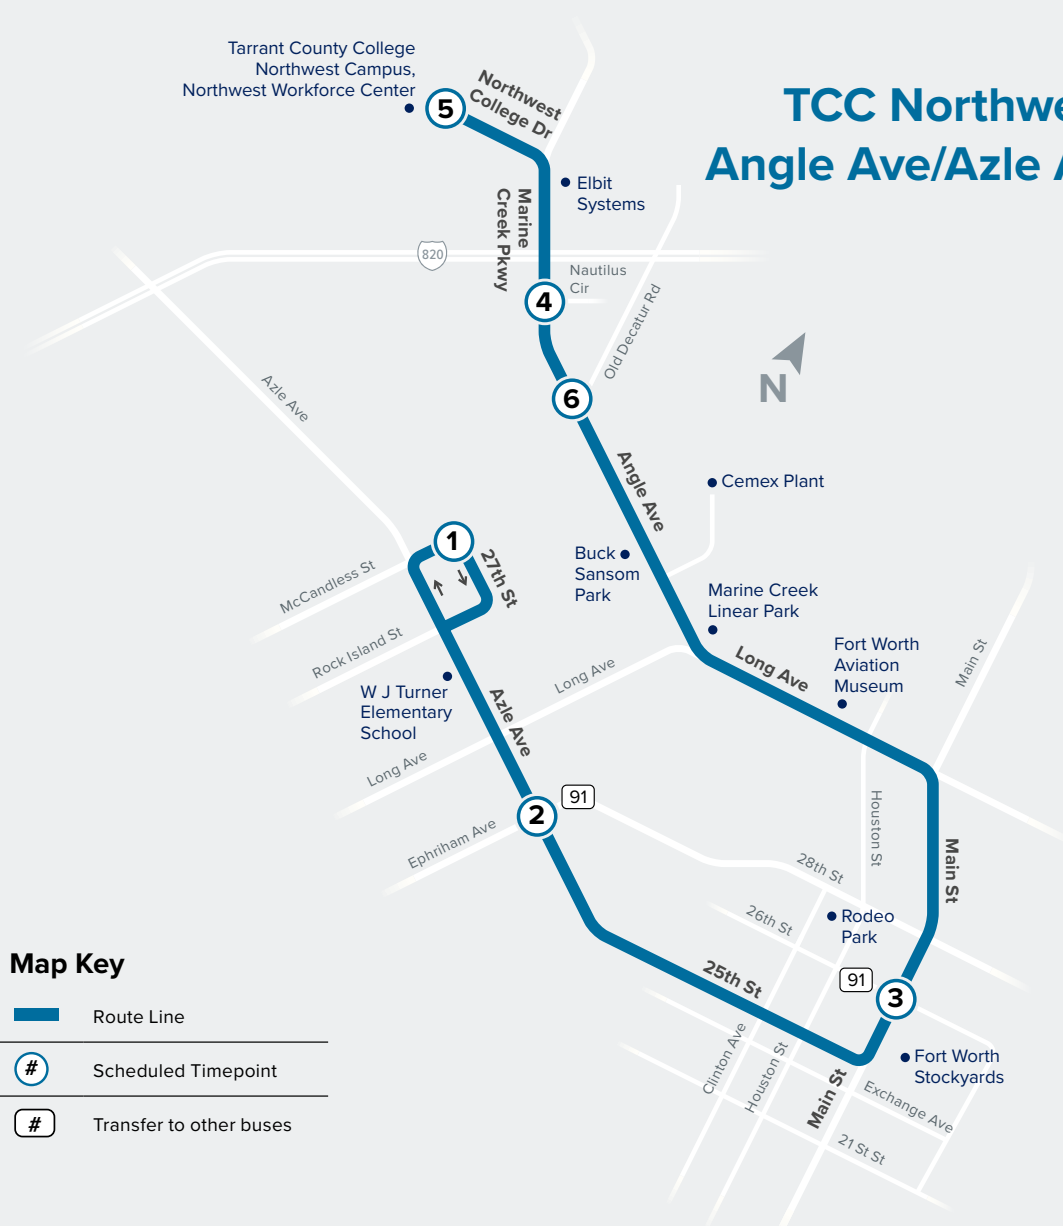

TCC Northwest/ Angle Ave/Azle Ave

45

Map Key

-  Route Line
-  Scheduled Timepoint
-  Transfer to other buses

WEEKDAYS

NORTHBOUND

McCandless & Azle	Azle & Ephriham	Main & 26th	Marine Creek & Nautilus	TCC Northwest Campus
①	②	③	④	⑤
6:00	6:07	6:12	6:23	6:27
7:00	7:07	7:12	7:23	7:27
8:00	8:07	8:12	8:23	8:27
9:00	9:07	9:12	9:23	9:27
10:00	10:07	10:12	10:23	10:27
11:00	11:07	11:12	11:23	11:27
12:00	12:07	12:12	12:23	12:27
1:00	1:07	1:12	1:23	1:27
2:00	2:07	2:12	2:23	2:27
3:00	3:07	3:12	3:23	3:27
4:00	4:07	4:12	4:23	4:27
5:00	5:07	5:12	5:23	5:27
6:00	6:07	6:12	6:23	6:27
7:00	7:07	7:12	7:23	7:27
8:00	8:07	8:12	8:23	8:27
9:00	9:07	9:12	9:23	9:27

SOUTHBOUND

TCC Northwest Campus	Angle & Old Decatur	Main & 26th	Azle & Ephriham	McCandless & Azle
⑤	⑥	③	②	①
6:30	6:36	6:45	6:50	6:56
7:30	7:36	7:45	7:50	7:56
8:30	8:36	8:45	8:50	8:56
9:30	9:36	9:45	9:50	9:56
10:30	10:36	10:45	10:50	10:56
11:30	11:36	11:45	11:50	11:56
12:30	12:36	12:45	12:50	12:56
1:30	1:36	1:45	1:50	1:56
2:30	2:36	2:45	2:50	2:56
3:30	3:36	3:45	3:50	3:56
4:30	4:36	4:45	4:50	4:56
5:30	5:36	5:45	5:50	5:56
6:30	6:36	6:45	6:50	6:56
7:30	7:36	7:45	7:50	7:56
8:30	8:36	8:45	8:50	8:56
9:30	9:36	9:45	9:50	9:56

* Trip operates on Saturday only.

SOUTHBOUND

TCC Northwest Campus	Angle & Old Decatur	Main & 26th	Azle & Ephriham	McCandless & Azle
⑤	⑥	③	②	①
6:30	6:36	6:45	6:50	6:56
7:30	7:36	7:45	7:50	7:56
8:30	8:36	8:45	8:50	8:56
9:30	9:36	9:45	9:50	9:56
10:30	10:36	10:45	10:50	10:56
11:30	11:36	11:45	11:50	11:56
12:30	12:36	12:45	12:50	12:56
1:30	1:36	1:45	1:50	1:56
2:30	2:36	2:45	2:50	2:56
3:30	3:36	3:45	3:50	3:56
4:30	4:36	4:45	4:50	4:56
5:30	5:36	5:45	5:50	5:56
6:30	6:36	6:45	6:50	6:56
7:30	7:36	7:45	7:50	7:56
8:30	8:36	8:45	8:50	8:56
*9:30	9:36	9:45	9:50	9:56