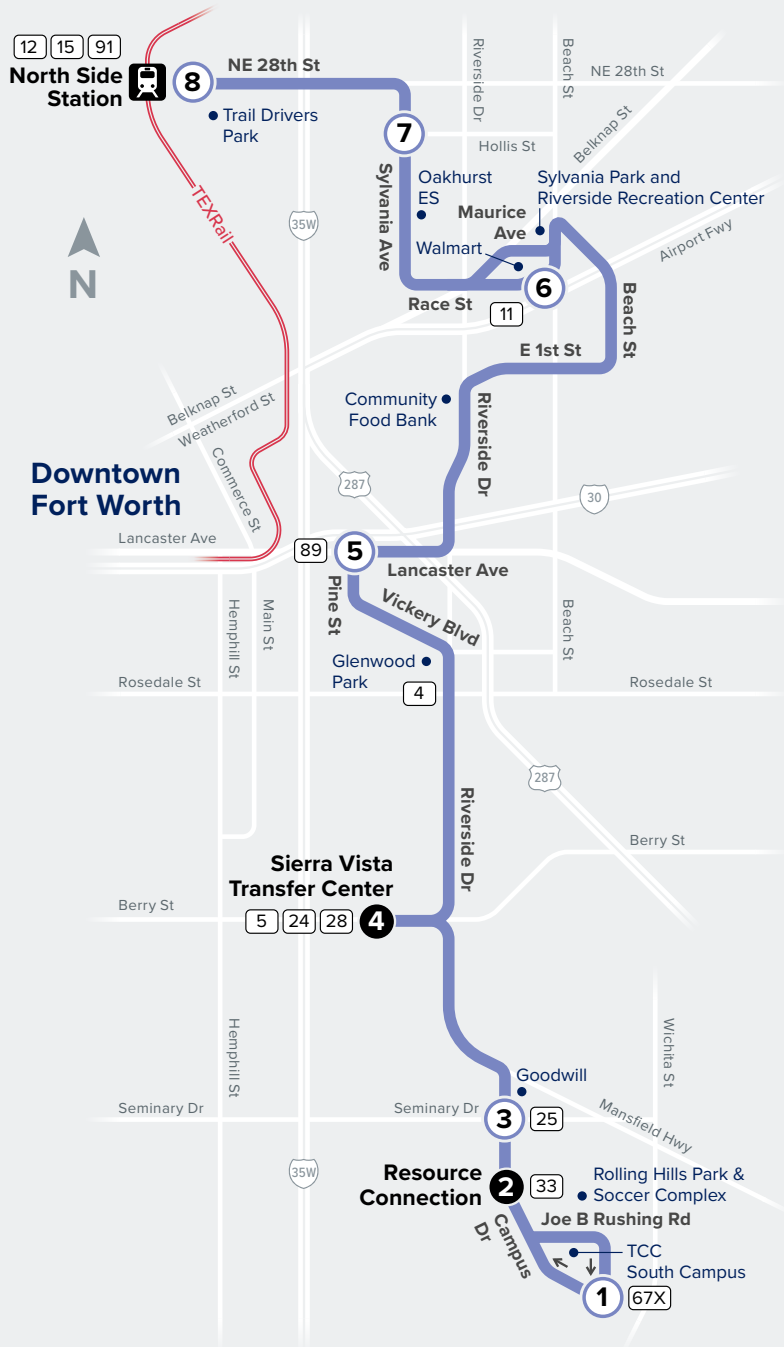

54

Riverside/ Sylvania