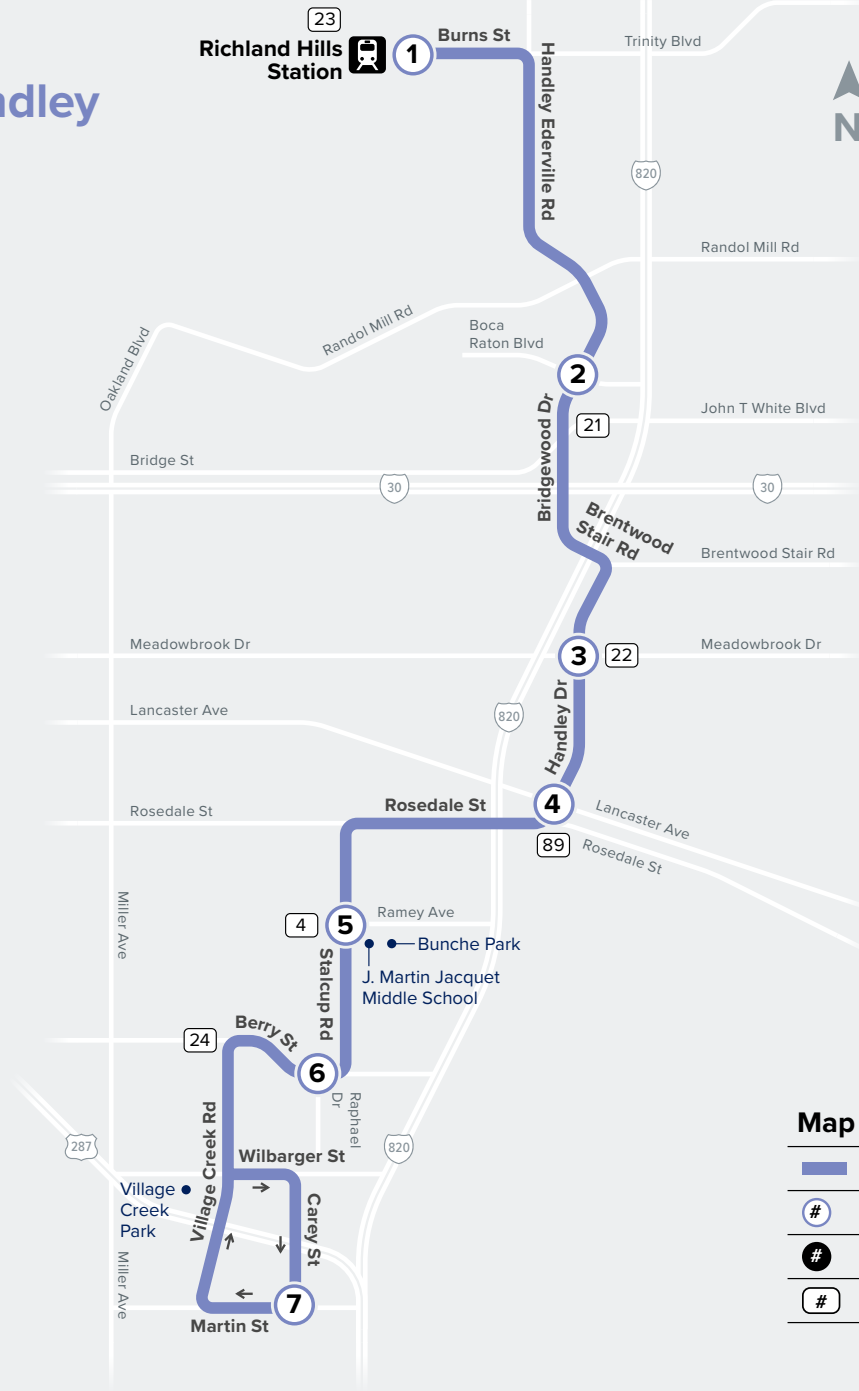

### Map Key

- Route Line
- Scheduled Timepoint
- Transfer Center
- Transfer to other buses

## SOUTHBOUND

Richland Hills Station Bus Bay C	Bridgewood & Boca Raton	Handley & Meadowbrook	Handley Transfer Center	Stalcup & Ramey	Berry & Raphael	Carey & Martin
1	2	3	4	5	6	7
5:30	5:36	5:46	5:50	5:57	6:02	6:11
6:00	6:06	6:16	6:20	6:27	6:32	6:41
6:30	6:36	6:46	6:50	6:57	7:02	7:11
7:00	7:06	7:16	7:20	7:27	7:32	7:41
7:30	7:36	7:46	7:50	7:57	8:02	8:11
8:00	8:06	8:16	8:20	8:27	8:32	8:41
8:30	8:36	8:46	8:50	8:57	9:02	9:11
9:00	9:06	9:16	9:20	9:27	9:32	9:41
9:30	9:36	9:46	9:50	9:57	10:02	10:11
10:30	10:36	10:46	10:50	10:57	11:02	11:11
11:30	11:36	11:46	11:50	11:57	12:02	12:11
12:30	12:36	12:46	12:50	12:57	1:02	1:11
1:30	1:36	1:46	1:50	1:57	2:02	2:11
2:30	2:36	2:46	2:50	2:57	3:02	3:11
3:30	3:36	3:46	3:50	3:57	4:02	4:11
4:00	4:06	4:16	4:20	4:27	4:32	4:41
4:30	4:36	4:46	4:50	4:57	5:02	5:11
5:00	5:06	5:16	5:20	5:27	5:32	5:41
5:30	5:36	5:46	5:50	5:57	6:02	6:11
6:00	6:06	6:16	6:20	6:27	6:32	6:41
6:30	6:36	6:46	6:50	6:57	7:02	7:11
7:30	7:36	7:46	7:50	7:57	8:02	8:11
8:30	8:36	8:46	8:50	8:57	9:02	9:11
9:30	9:36	9:46	9:50	9:57	10:02	10:11
10:30	10:36	10:46	10:50	10:57	11:02	11:11