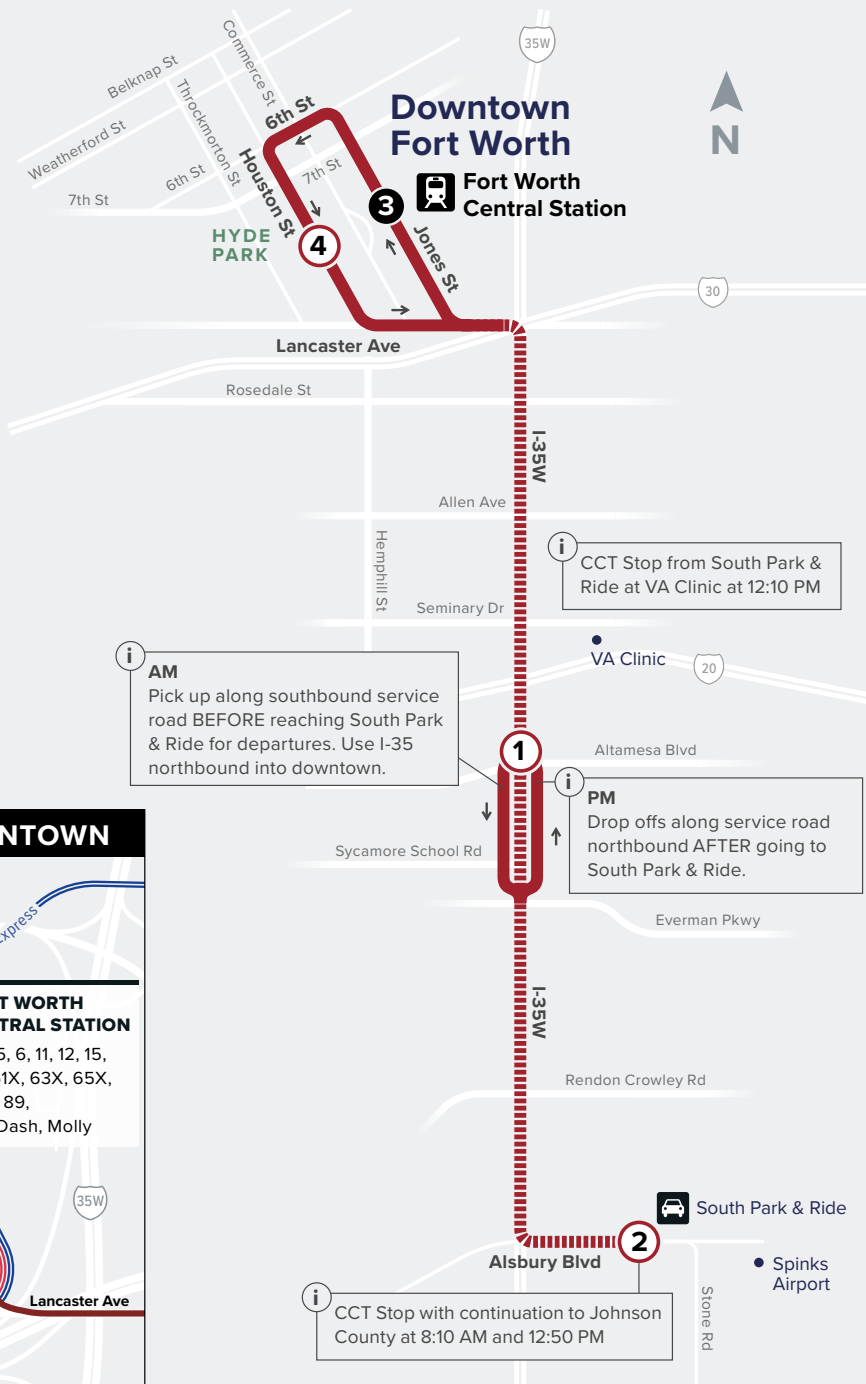

65X

South Park & Ride Xpress

Map Key

	Route Line
	Non-Stop Service
	Scheduled Timepoint
	Transfer to other buses
	Rail Station
	Park & Ride

WEEKDAYS TO DOWNTOWN

I-35W at Altamesa Blvd	South Park & Ride	Fort Worth Central Station Bus Bay K	Houston & 11th
1	2	3	4
5:10	5:25	5:50	5:52
6:05	6:20	6:50	6:52
6:30	6:45	7:15	7:17
6:50	7:05	7:35	7:37
—	*11:55	*12:25	

* Trips provided by City County Transportation (CCT).

CCT operates a Commuter Bus route serving the cities of Cleburne, Joshua, and Burleson with connecting service to other cities in Johnson County and Fort Worth. The Interurban Commuter Bus terminates at Fort Worth Central Station in downtown Fort Worth to enable connection with Trinity Metro bus and commuter rail services.

AM Times

PM Times

FROM DOWNTOWN

Fort Worth Central Station Bus Bay K	Houston & 11th	South Park & Ride	I-35W at Altamesa Blvd
3	4	2	1
*7:50	—	*8:10	—
*12:30	—	*12:50	—
4:15	4:17	4:45	4:57
5:00	5:02	5:30	5:42
5:30	5:32	6:00	6:12
6:30	6:32	7:00	7:12

For additional CCT information call 1-866-913-1800 or go online at www.cleburne.net (click on "Our Community").

Look for the CCT logo sign curbside on Jones Street at Fort Worth Central Station where the CCT bus stops.