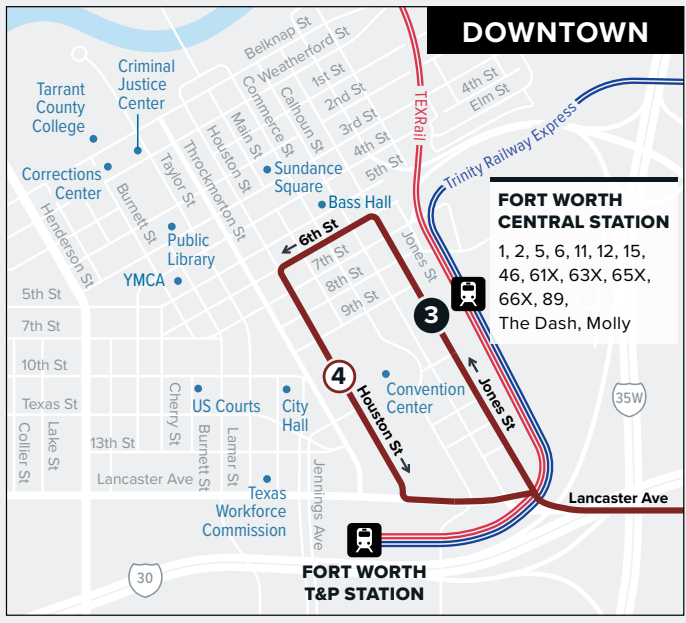

65X

South Park & Ride Xpress

Map Key

	Route Line
	Non-Stop Service
	Scheduled Timepoint
	Transfer to other buses
	Rail Station
	Park & Ride

WEEKDAYS TO DOWNTOWN

I-35W at Altamesa Blvd	South Park & Ride	Fort Worth Central Station Bus Bay K	Houston & 11th
1	2	3	4
5:10	5:25	5:50	5:52
6:05	6:20	6:50	6:52
6:30	6:45	7:15	7:17
6:50	7:05	7:35	7:37
—	*11:55	*12:25	

* Trips provided by City County Transportation (CCT).

CCT operates a Commuter Bus route serving the cities of Cleburne, Joshua, and Burleson with connecting service to other cities in Johnson County and Fort Worth. The Interurban Commuter Bus terminates at Fort Worth Central Station in downtown Fort Worth to enable connection with Trinity Metro bus and commuter rail services.

AM Times

PM Times

FROM DOWNTOWN

Fort Worth Central Station Bus Bay K	Houston & 11th	South Park & Ride	I-35W at Altamesa Blvd
3	4	2	1
*7:50	—	*8:10	—
*12:30	—	*12:50	—
4:15	4:17	4:45	4:57
5:00	5:02	5:30	5:42
5:30	5:32	6:00	6:12
6:30	6:32	7:00	7:12