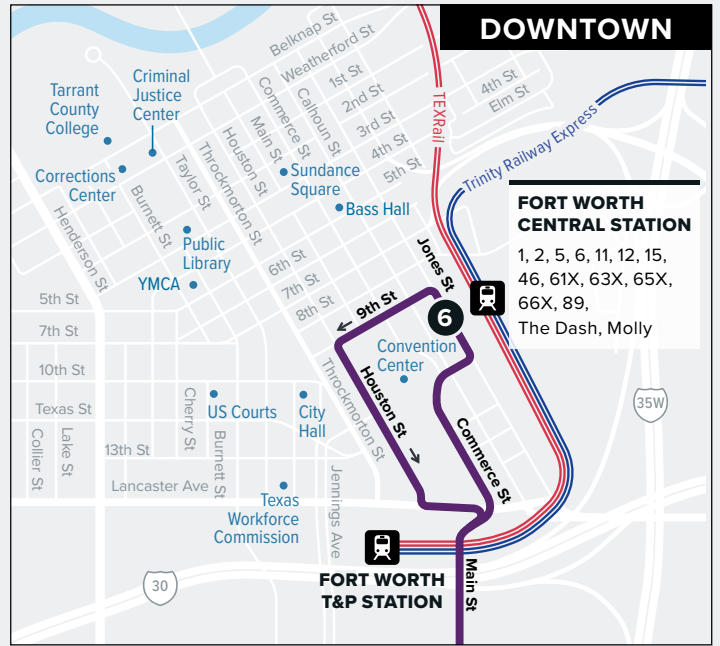

# Downtown Fort Worth

# 8th Ave/McCart

### Map Key

- Route Line
- Scheduled Timepoint
- Transfer Center
- Transfer to other buses
- Rail Station
- Park & Ride

Purchase tickets or plan your trip with our mobile app:

Download from your app store.

## FROM DOWNTOWN

Fort Worth Central Station Bus Bay D	8th Ave & Cooper	Berry & Cleburne Rd	McCart & Seminary	McCart & Altamesa	Sycamore School & McCart
6	5	4	3	2	1
6:20	6:36	6:44	6:51	7:02	7:17
6:50	7:06	7:14	7:21	7:32	7:47
7:20	7:36	7:44	7:51	8:02	8:17
7:50	8:06	8:14	8:21	8:32	8:47
8:20	8:36	8:44	8:51	9:02	9:17
8:50	9:06	9:14	9:21	9:32	9:47
9:20	9:36	9:44	9:51	10:02	10:17
9:50	10:06	10:14	10:21	10:32	10:47
10:20	10:36	10:44	10:51	11:02	11:17
10:50	11:06	11:14	11:21	11:32	11:47
11:20	11:36	11:44	11:51	12:02	12:17
11:50	12:06	12:14	12:21	12:32	12:47
12:20	12:36	12:44	12:51	1:02	1:17
12:50	1:06	1:14	1:21	1:32	1:47
1:20	1:36	1:44	1:51	2:02	2:17
1:50	2:06	2:14	2:21	2:32	2:47
2:20	2:36	2:44	2:51	3:02	3:17
2:50	3:06	3:14	3:21	3:32	3:47
3:20	3:36	3:44	3:51	4:02	4:17
3:50	4:06	4:14	4:21	4:32	4:47
4:20	4:36	4:44	4:51	5:02	5:17
4:50	5:06	5:14	5:21	5:32	5:47
5:20	5:36	5:44	5:51	6:02	6:17
5:50	6:06	6:14	6:21	6:32	6:47
6:20	6:36	6:44	6:51	7:02	7:17
6:50	7:06	7:14	7:21	7:32	7:47
7:20	7:36	7:44	7:51	8:02	8:17
7:50	8:06	8:14	8:21	8:32	8:47
8:20	8:36	8:44	8:51	9:02	9:17
8:50	9:06	9:14	9:21	9:32	9:47
9:20	9:36	9:44	9:51	10:02	10:17
9:50	10:06	10:14	10:21	10:32	10:47
10:20	10:36	10:44	10:51	11:02	11:17
*10:50	11:06	11:14	11:21	11:32	11:47