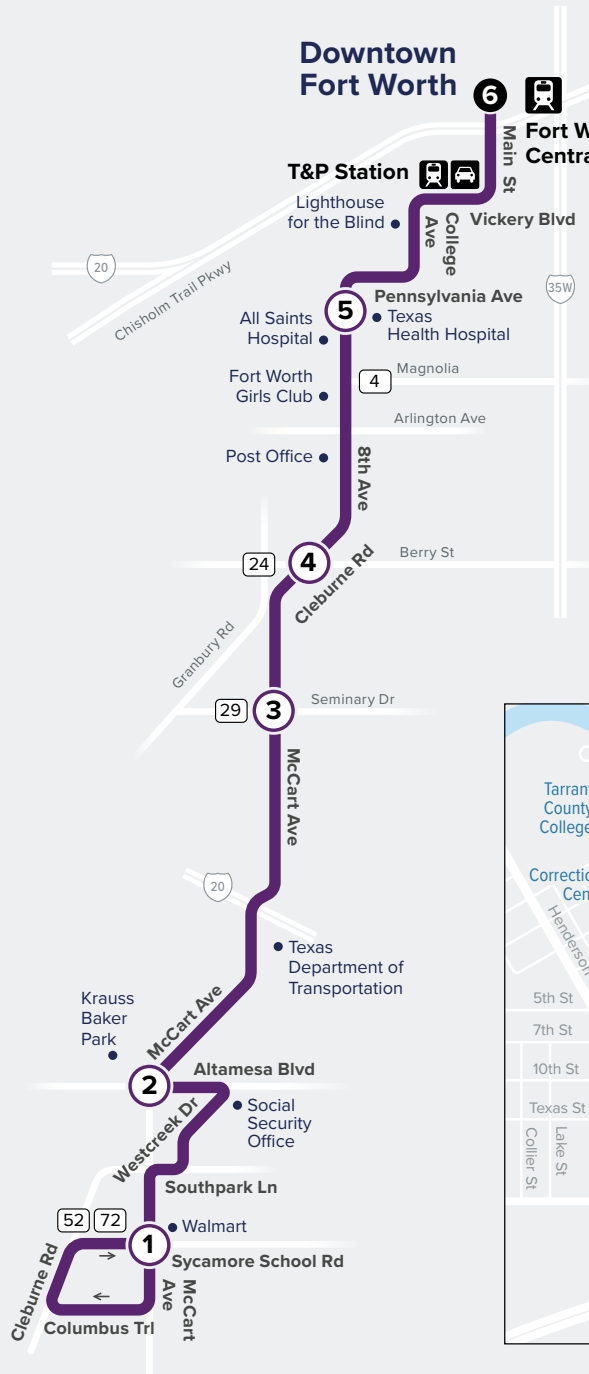

# Downtown Fort Worth

# 8th Ave/McCart

### Map Key

- Route Line
- Scheduled Timepoint
- Transfer Center
- Transfer to other buses
- Rail Station
- Park & Ride

Purchase tickets or plan your trip with our mobile app:

Download from your app store.

## FROM DOWNTOWN

Fort Worth Central Station Bus Bay D	8th Ave & Cooper	Berry & Cleburne Rd	McCart & Seminary	McCart & Altamesa	Sycamore School & McCart
6	5	4	3	2	1
6:20	6:36	6:44	6:51	7:02	7:17
6:50	7:06	7:14	7:21	7:32	7:47
7:20	7:36	7:44	7:51	8:02	8:17
7:50	8:06	8:14	8:21	8:32	8:47
8:20	8:36	8:44	8:51	9:02	9:17
8:50	9:06	9:14	9:21	9:32	9:47
9:20	9:36	9:44	9:51	10:02	10:17
9:50	10:06	10:14	10:21	10:32	10:47
10:20	10:36	10:44	10:51	11:02	11:17
10:50	11:06	11:14	11:21	11:32	11:47
11:20	11:36	11:44	11:51	12:02	12:17
11:50	12:06	12:14	12:21	12:32	12:47
12:20	12:36	12:44	12:51	1:02	1:17
12:50	1:06	1:14	1:21	1:32	1:47
1:20	1:36	1:44	1:51	2:02	2:17
1:50	2:06	2:14	2:21	2:32	2:47
2:20	2:36	2:44	2:51	3:02	3:17
2:50	3:06	3:14	3:21	3:32	3:47
3:20	3:36	3:44	3:51	4:02	4:17
3:50	4:06	4:14	4:21	4:32	4:47
4:20	4:36	4:44	4:51	5:02	5:17
4:50	5:06	5:14	5:21	5:32	5:47
5:20	5:36	5:44	5:51	6:02	6:17
5:50	6:06	6:14	6:21	6:32	6:47
6:20	6:36	6:44	6:51	7:02	7:17
6:50	7:06	7:14	7:21	7:32	7:47
7:20	7:36	7:44	7:51	8:02	8:17
7:50	8:06	8:14	8:21	8:32	8:47
8:20	8:36	8:44	8:51	9:02	9:17
8:50	9:06	9:14	9:21	9:32	9:47
9:20	9:36	9:44	9:51	10:02	10:17
9:50	10:06	10:14	10:21	10:32	10:47
10:20	10:36	10:44	10:51	11:02	11:17
*10:50	11:06	11:14	11:21	11:32	11:47