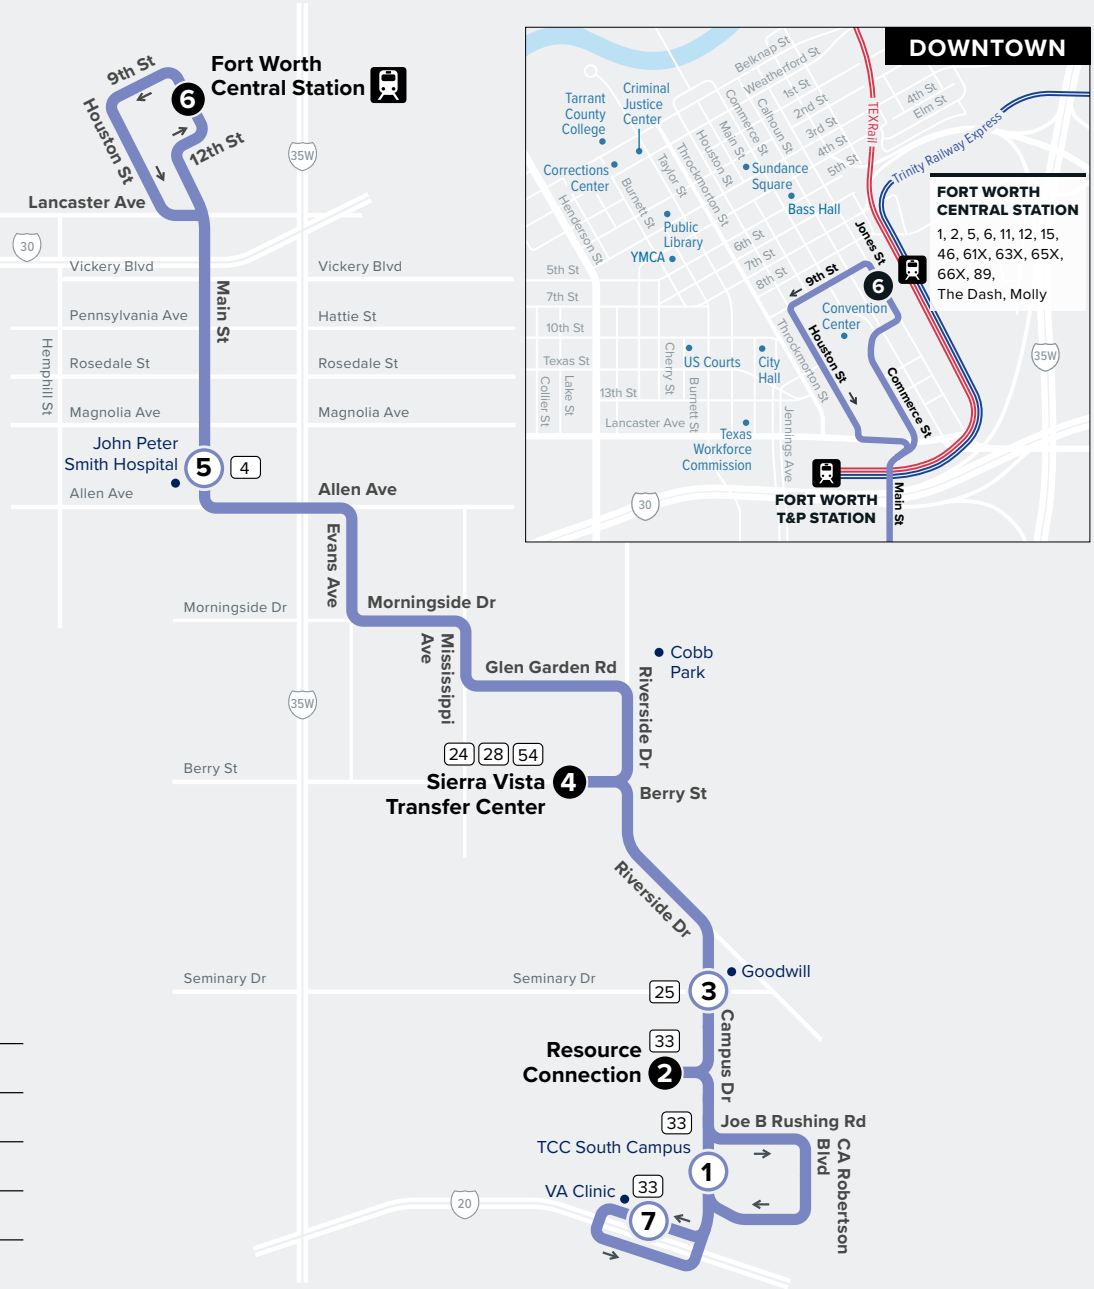

5

Evans Ave/ TCC South

DOWNTOWN

FORT WORTH CENTRAL STATION
1, 2, 5, 6, 11, 12, 15, 46, 61X, 63X, 65X, 66X, 89, The Dash, Molly

FORT WORTH T&P STATION

Map Key

- Route Line
- Scheduled Timepoint
- Transfer Center
- Transfer to other buses
- Rail Station

* Trip operates on Saturday only.

FROM DOWNTOWN

Fort Worth Central Station Bus Bay I	Main & St Joseph	Arrive Sierra Vista Transit Ctr Bus Bay A	Depart Sierra Vista Transit Ctr Bus Bay A	Campus & Seminary	VA Clinic	TCC South Campus
6	5	4	4	3	7	1
6:15	6:27	6:44	6:49	6:56	7:03	7:18
7:15	7:27	7:44	7:49	7:56	8:03	8:18
8:15	8:27	8:44	8:49	8:56	9:03	9:18
8:45	8:57	9:14	9:19	9:26	9:33	9:48
9:15	9:27	9:44	9:49	9:56	10:03	10:18
9:45	9:57	10:14	10:19	10:26	10:33	10:48
10:15	10:27	10:44	10:49	10:56	11:03	11:18
10:45	10:57	11:14	11:19	11:26	11:33	11:48
11:15	11:27	11:44	11:49	11:56	12:03	12:18
11:45	11:57	12:14	12:19	12:26	12:33	12:48
12:15	12:27	12:44	12:49	12:56	1:03	1:18
12:45	12:57	1:14	1:19	1:26	1:33	1:48
1:15	1:27	1:44	1:49	1:56	2:03	2:18
1:45	1:57	2:14	2:19	2:26	2:33	2:48
2:15	2:27	2:44	2:49	2:56	3:03	3:18
2:45	2:57	3:14	3:19	3:26	3:33	3:48
3:15	3:27	3:44	3:49	3:56	4:03	4:18
3:45	3:57	4:14	4:19	4:26	4:33	4:48
4:15	4:27	4:44	4:49	4:56	5:03	5:18
4:45	4:57	5:14	5:19	5:26	5:33	5:48
5:15	5:27	5:44	5:49	5:56	6:03	6:18
5:45	5:57	6:14	6:19	6:26	6:33	6:48
6:15	6:27	6:44	6:49	6:56	7:03	7:18
7:15	7:27	7:44	7:49	7:56	8:03	8:18
8:15	8:27	8:44	8:49	8:56	9:03	9:18
9:15	9:27	9:44	9:49	9:56	10:03	10:18
*10:15	10:27	10:44	10:49	10:56	11:03	11:18