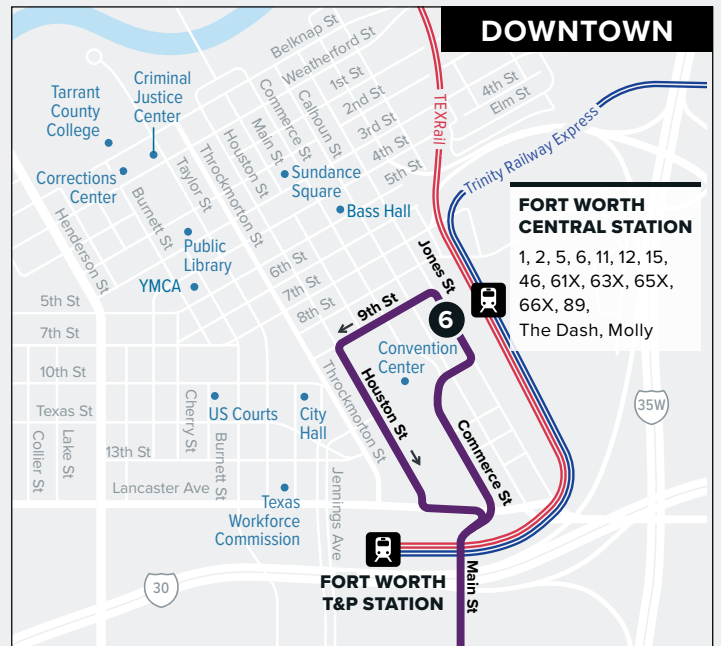

# Downtown Fort Worth

# 8th Ave/McCart

### Map Key

- Route Line
- Scheduled Timepoint
- Transfer Center
- Transfer to other buses
- Rail Station
- Park & Ride

Purchase tickets or plan your trip with our mobile app:

Download from your app store.

## FROM DOWNTOWN

Fort Worth Central Station Bus Bay D	8th Ave & Cooper	Berry & Cleburne Rd	McCart & Seminary	McCart & Altamesa	Sycamore School & McCart
6	5	4	3	2	1
6:20	6:36	6:44	6:51	7:02	7:17
6:50	7:06	7:14	7:21	7:32	7:47
7:20	7:36	7:44	7:51	8:02	8:17
7:50	8:06	8:14	8:21	8:32	8:47
8:20	8:36	8:44	8:51	9:02	9:17
8:50	9:06	9:14	9:21	9:32	9:47
9:20	9:36	9:44	9:51	10:02	10:17
9:50	10:06	10:14	10:21	10:32	10:47
10:20	10:36	10:44	10:51	11:02	11:17
10:50	11:06	11:14	11:21	11:32	11:47
11:20	11:36	11:44	11:51	12:02	12:17
11:50	12:06	12:14	12:21	12:32	12:47
12:20	12:36	12:44	12:51	1:02	1:17
12:50	1:06	1:14	1:21	1:32	1:47
1:20	1:36	1:44	1:51	2:02	2:17
1:50	2:06	2:14	2:21	2:32	2:47
2:20	2:36	2:44	2:51	3:02	3:17
2:50	3:06	3:14	3:21	3:32	3:47
3:20	3:36	3:44	3:51	4:02	4:17
3:50	4:06	4:14	4:21	4:32	4:47
4:20	4:36	4:44	4:51	5:02	5:17
4:50	5:06	5:14	5:21	5:32	5:47
5:20	5:36	5:44	5:51	6:02	6:17
5:50	6:06	6:14	6:21	6:32	6:47
6:20	6:36	6:44	6:51	7:02	7:17
6:50	7:06	7:14	7:21	7:32	7:47
7:20	7:36	7:44	7:51	8:02	8:17
7:50	8:06	8:14	8:21	8:32	8:47
8:20	8:36	8:44	8:51	9:02	9:17
8:50	9:06	9:14	9:21	9:32	9:47
9:20	9:36	9:44	9:51	10:02	10:17
9:50	10:06	10:14	10:21	10:32	10:47
10:20	10:36	10:44	10:51	11:02	11:17
*10:50	11:06	11:14	11:21	11:32	11:47