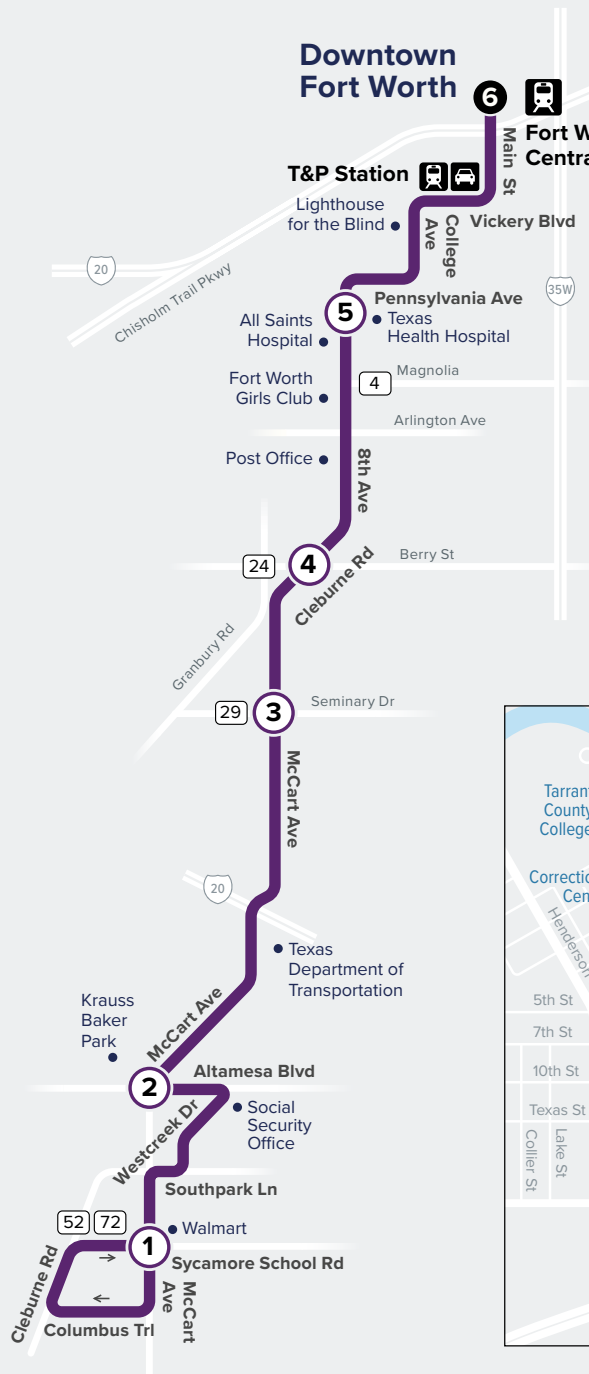

# Downtown Fort Worth

# 8th Ave/McCart

### Map Key

- Route Line
- Scheduled Timepoint
- Transfer Center
- Transfer to other buses
- Rail Station
- Park & Ride

Purchase tickets or plan your trip with our mobile app:

Download from your app store.

## FROM DOWNTOWN

Fort Worth Central Station Bus Bay D	8th Ave & Cooper	Berry & Cleburne Rd	McCart & Seminary	McCart & Altamesa	Sycamore School & McCart
6	5	4	3	2	1
6:20	6:36	6:44	6:51	7:02	7:17
6:50	7:06	7:14	7:21	7:32	7:47
7:20	7:36	7:44	7:51	8:02	8:17
7:50	8:06	8:14	8:21	8:32	8:47
8:20	8:36	8:44	8:51	9:02	9:17
8:50	9:06	9:14	9:21	9:32	9:47
9:20	9:36	9:44	9:51	10:02	10:17
9:50	10:06	10:14	10:21	10:32	10:47
10:20	10:36	10:44	10:51	11:02	11:17
10:50	11:06	11:14	11:21	11:32	11:47
11:20	11:36	11:44	11:51	12:02	12:17
11:50	12:06	12:14	12:21	12:32	12:47
12:20	12:36	12:44	12:51	1:02	1:17
12:50	1:06	1:14	1:21	1:32	1:47
1:20	1:36	1:44	1:51	2:02	2:17
1:50	2:06	2:14	2:21	2:32	2:47
2:20	2:36	2:44	2:51	3:02	3:17
2:50	3:06	3:14	3:21	3:32	3:47
3:20	3:36	3:44	3:51	4:02	4:17
3:50	4:06	4:14	4:21	4:32	4:47
4:20	4:36	4:44	4:51	5:02	5:17
4:50	5:06	5:14	5:21	5:32	5:47
5:20	5:36	5:44	5:51	6:02	6:17
5:50	6:06	6:14	6:21	6:32	6:47
6:20	6:36	6:44	6:51	7:02	7:17
6:50	7:06	7:14	7:21	7:32	7:47
7:20	7:36	7:44	7:51	8:02	8:17
7:50	8:06	8:14	8:21	8:32	8:47
8:20	8:36	8:44	8:51	9:02	9:17
8:50	9:06	9:14	9:21	9:32	9:47
9:20	9:36	9:44	9:51	10:02	10:17
9:50	10:06	10:14	10:21	10:32	10:47
10:20	10:36	10:44	10:51	11:02	11:17
*10:50	11:06	11:14	11:21	11:32	11:47