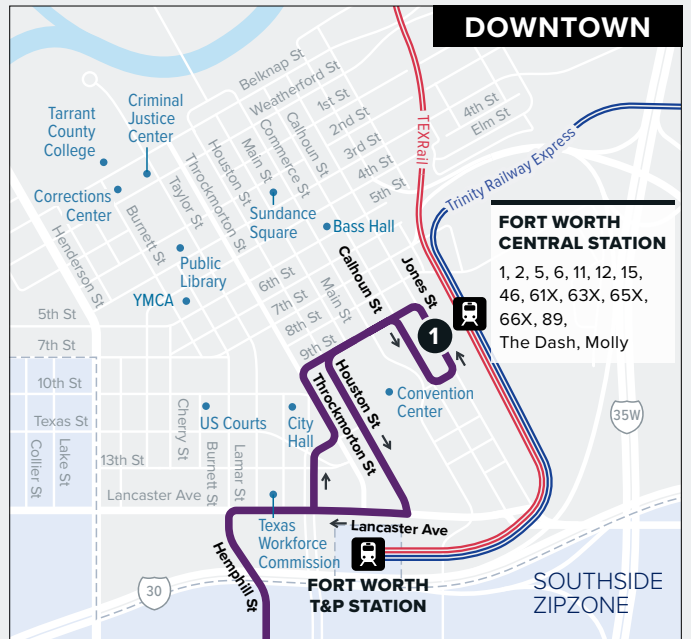

Hemphill

Map Key

-  Route Line
-  Scheduled Timepoint
-  Transfer Center
-  Transfer to other buses
-  ZIPZONE
-  Rail Station

FORT WORTH CENTRAL STATION
 1, 2, 5, 6, 11, 12, 15, 46, 61X, 63X, 65X, 66X, 89, The Dash, Molly

Effective January 1, 2023

WEEKDAYS

AM Times PM Times

TO DOWNTOWN

La Gran Plaza Transfer Center Bus Bay D	Hemphill & Berry	Hemphill & Magnolia	Fort Worth Central Station Bus Bay G
4	3	2	1
4:45	4:53	4:58	5:15
5:15	5:23	5:28	5:45
5:45	5:53	5:58	6:15
6:15	6:23	6:28	6:45
6:30	6:38	6:43	7:00

FROM DOWNTOWN

Fort Worth Central Station Bus Bay G	Hemphill & Magnolia	Hemphill & Berry	La Gran Plaza Transfer Center Bus Bay D
1	2	3	4
5:15	5:28	5:38	5:50
5:45	5:58	6:08	6:20
6:15	6:28	6:38	6:50
6:30	6:43	6:53	7:05
6:45	6:58	7:08	7:20

FROM DOWNTOWN

Fort Worth Central Station Bus Bay G	Hemphill & Magnolia	Hemphill & Berry	La Gran Plaza Transfer Center Bus Bay D
1	2	3	4
5:45	5:58	6:08	6:20
6:15	6:28	6:38	6:50
6:45	6:58	7:08	7:20
7:15	7:28	7:38	7:50
7:45	7:58	8:08	8:20
8:15	8:28	8:38	8:50
8:30	8:43	8:53	9:05
8:45	8:58	9:08	9:20
9:00	9:13	9:23	9:35