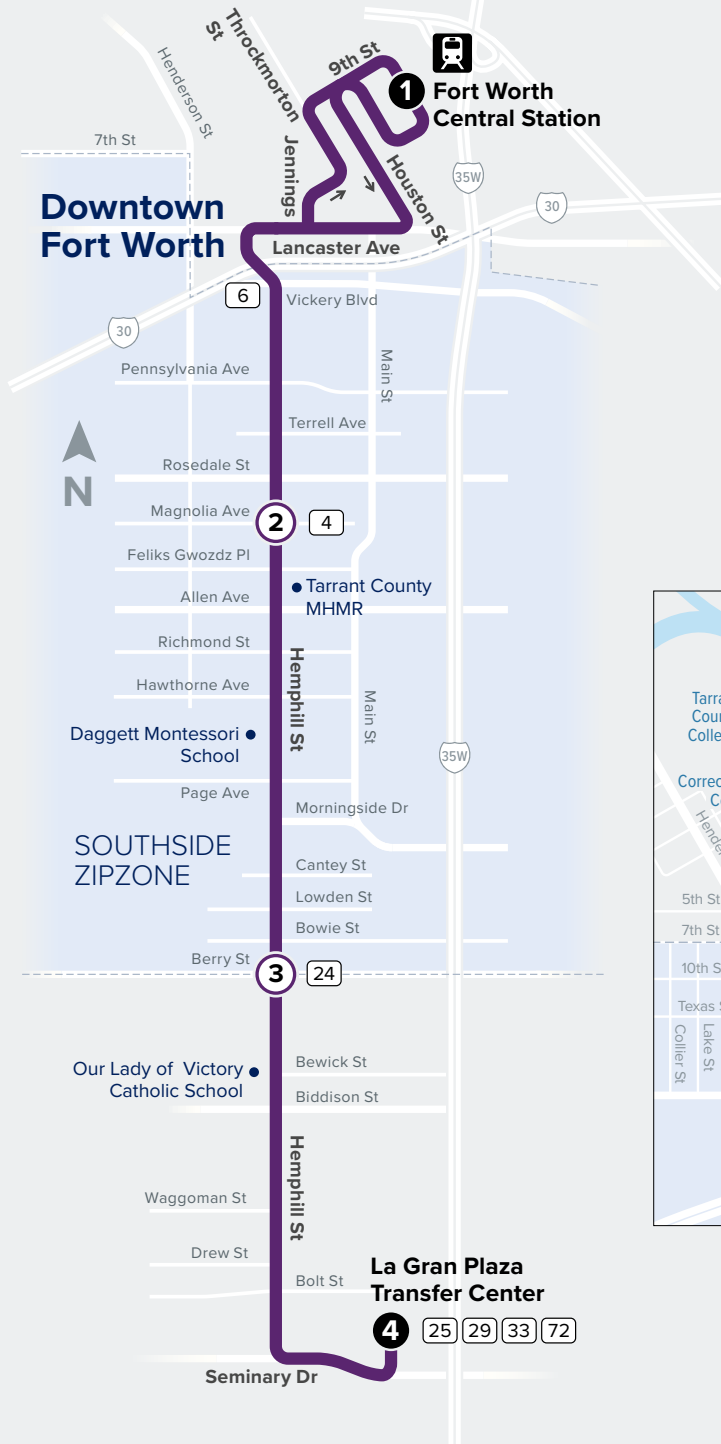

Hemphill

Map Key

-  Route Line
-  Scheduled Timepoint
-  Transfer Center
-  Transfer to other buses
-  ZIPZONE
-  Rail Station

FORT WORTH CENTRAL STATION
 1, 2, 5, 6, 11, 12, 15, 46, 61X, 63X, 65X, 66X, 89, The Dash, Molly

Effective January 1, 2023

WEEKDAYS

AM Times PM Times

TO DOWNTOWN

La Gran Plaza Transfer Center Bus Bay D	Hemphill & Berry	Hemphill & Magnolia	Fort Worth Central Station Bus Bay G
4	3	2	1
4:45	4:53	4:58	5:15
5:15	5:23	5:28	5:45
5:45	5:53	5:58	6:15
6:15	6:23	6:28	6:45
6:30	6:38	6:43	7:00

FROM DOWNTOWN

Fort Worth Central Station Bus Bay G	Hemphill & Magnolia	Hemphill & Berry	La Gran Plaza Transfer Center Bus Bay D
1	2	3	4
5:15	5:28	5:38	5:50
5:45	5:58	6:08	6:20
6:15	6:28	6:38	6:50
6:30	6:43	6:53	7:05
6:45	6:58	7:08	7:20

FROM DOWNTOWN

Fort Worth Central Station Bus Bay G	Hemphill & Magnolia	Hemphill & Berry	La Gran Plaza Transfer Center Bus Bay D
1	2	3	4
5:45	5:58	6:08	6:20
6:15	6:28	6:38	6:50
6:45	6:58	7:08	7:20
7:15	7:28	7:38	7:50
7:45	7:58	8:08	8:20
8:15	8:28	8:38	8:50
8:30	8:43	8:53	9:05
8:45	8:58	9:08	9:20
9:00	9:13	9:23	9:35