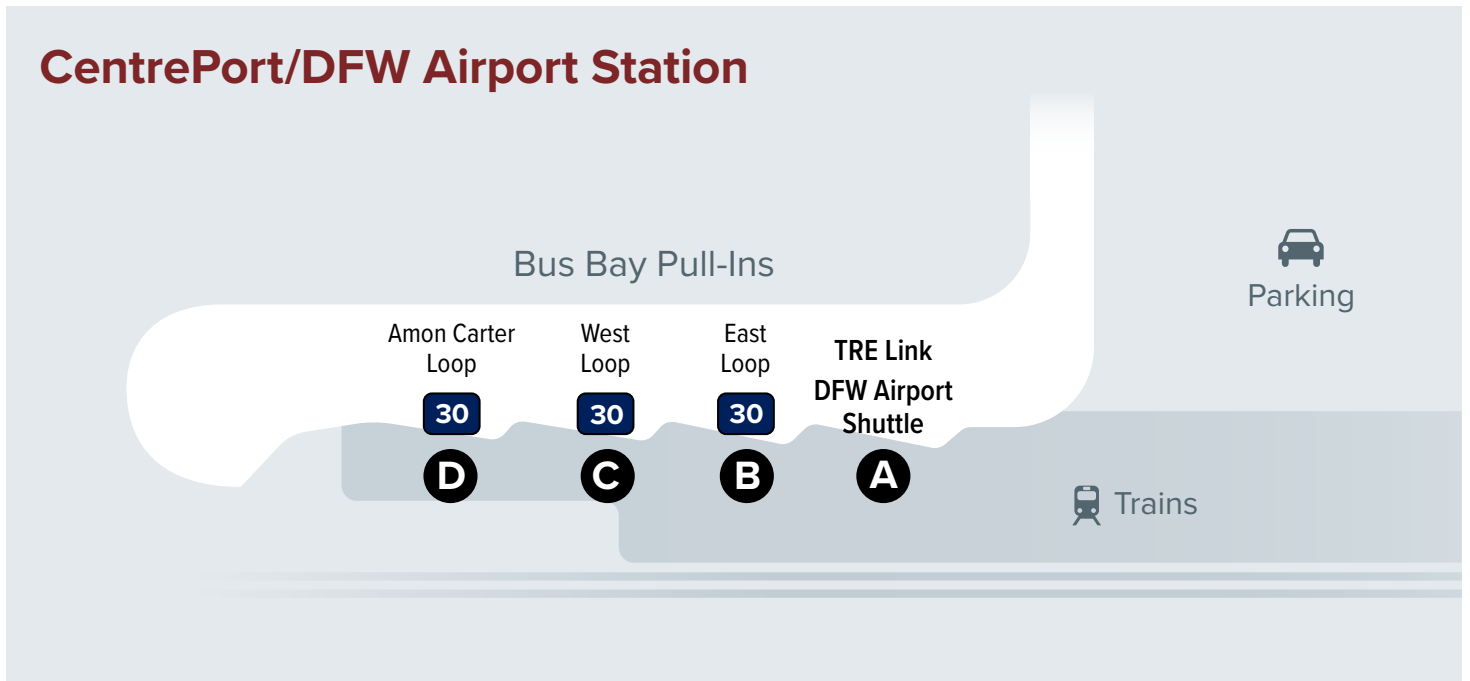

WEEKDAYS

WEST LOOP AM/PM

CentrePort Station	Skyview 8	Skyview 5	CentrePort Station
1	3	6	1
6:02	6:08	6:14	6:25
6:32	6:38	6:44	6:55
7:02	7:08	7:14	7:25
7:32	7:38	7:44	7:55
8:02	8:08	8:14	8:25
8:32	8:38	8:44	8:55
No Midday Service			
3:05	3:12	3:18	3:28
3:35	3:42	3:48	3:58
4:05	4:12	4:18	4:28
4:35	4:42	4:48	4:58
5:05	5:12	5:18	5:28
5:35	5:42	5:48	5:58
5:59	6:06	6:12	6:22
6:23	6:30	6:36	6:46

AMON CARTER LOOP

CentrePort Station	Chase Bank	4333 Amon Carter Blvd	Chase Bank	CentrePort Station
1	2	4	2	1
6:02	6:06	6:14	–	6:22
6:32	6:36	6:44	–	6:52
6:52	6:56	7:04	–	7:12
7:20	7:24	7:32	–	7:40
7:40	7:44	7:52	–	8:00
8:02	8:06	8:14	–	8:22
8:32	8:36	8:44	–	8:52
No Midday Service				
3:00	–	3:10	3:12	3:20
3:25	–	3:35	3:37	3:45
4:00	–	4:10	4:12	4:20
4:25	–	4:35	4:37	4:45
4:55	–	5:05	5:07	5:15
5:25	–	5:35	5:37	5:45
6:00	–	6:10	6:12	6:20
6:25	–	6:35	6:37	6:45

EAST LOOP

CentrePort Station	Inmar	CentrePort Station
1	5	1
6:02	6:15	6:27
6:32	6:45	6:57
7:02	7:15	7:27
7:32	7:45	7:57
8:02	8:15	8:27
8:32	8:45	8:57
No Midday Service		
2:55	3:08	3:20
3:20	3:33	3:45
3:55	4:08	4:20
4:20	4:33	4:45
4:50	5:03	5:15
5:20	5:33	5:45
5:55	6:08	6:20
6:20	6:33	6:45

AM Times PM Times

Route 30 has no service on Weekends or Major Holidays.

Purchase tickets or plan your trip with our mobile app:

Download from your app store.

1001 Jones St
Fort Worth, Texas 76102
Customer Care: (817) 215-8600
RIDETRINITYMETRO.org | @TrinityMetro

Effective
January 1, 2023