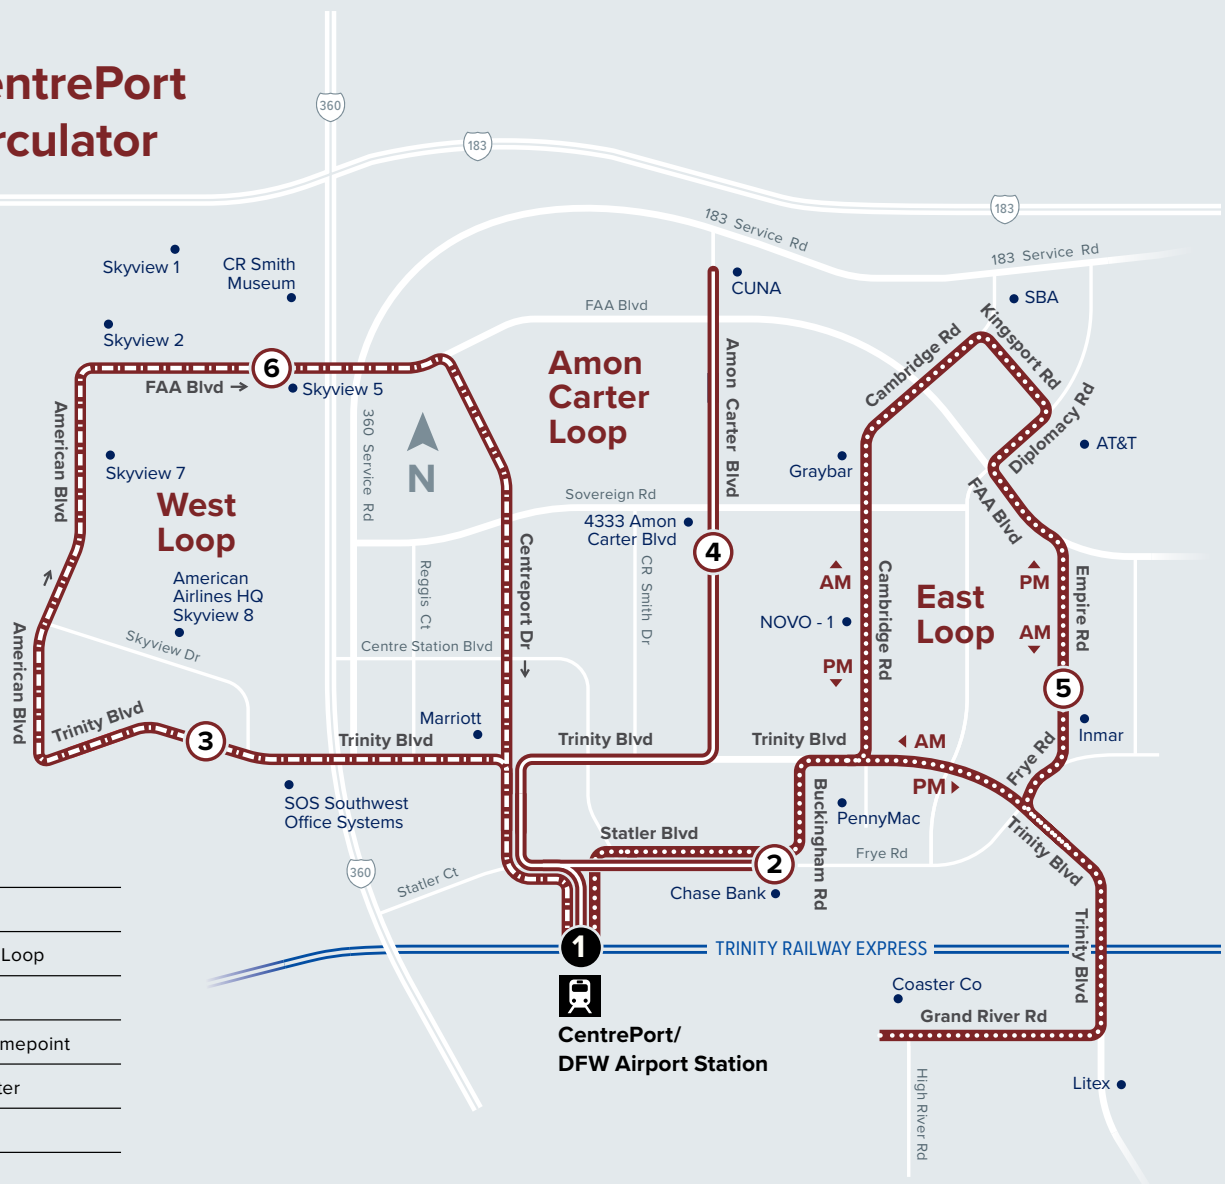

# 30 CentrePort Circulator

## Map Key

-  West Loop
-  Amon Carter Loop
-  East Loop
-  Scheduled Timepoint
-  Transfer Center
-  Rail Station

## WEST LOOP AM/PM

CentrePort Station	Skyview 8	Skyview 5	CentrePort Station
<b>1</b>	<b>3</b>	<b>6</b>	<b>1</b>
6:02	6:08	6:14	6:25
6:32	6:38	6:44	6:55
7:02	7:08	7:14	7:25
7:32	7:38	7:44	7:55
8:02	8:08	8:14	8:25
8:32	8:38	8:44	8:55
No Midday Service			
3:05	3:12	3:18	3:28
3:35	3:42	3:48	3:58
4:05	4:12	4:18	4:28
4:35	4:42	4:48	4:58
5:05	5:12	5:18	5:28
5:35	5:42	5:48	5:58
5:59	6:06	6:12	6:22
6:23	6:30	6:36	6:46

## AMON CARTER LOOP

CentrePort Station	Chase Bank	4333 Amon Carter Blvd	Chase Bank	CentrePort Station
<b>1</b>	<b>2</b>	<b>4</b>	<b>2</b>	<b>1</b>
6:02	6:06	6:14	–	6:22
6:32	6:36	6:44	–	6:52
6:52	6:56	7:04	–	7:12
7:20	7:24	7:32	–	7:40
7:40	7:44	7:52	–	8:00
8:02	8:06	8:14	–	8:22
8:32	8:36	8:44	–	8:52
No Midday Service				
3:00	–	3:10	3:12	3:20
3:25	–	3:35	3:37	3:45
4:00	–	4:10	4:12	4:20
4:25	–	4:35	4:37	4:45
4:55	–	5:05	5:07	5:15
5:25	–	5:35	5:37	5:45
6:00	–	6:10	6:12	6:20
6:25	–	6:35	6:37	6:45