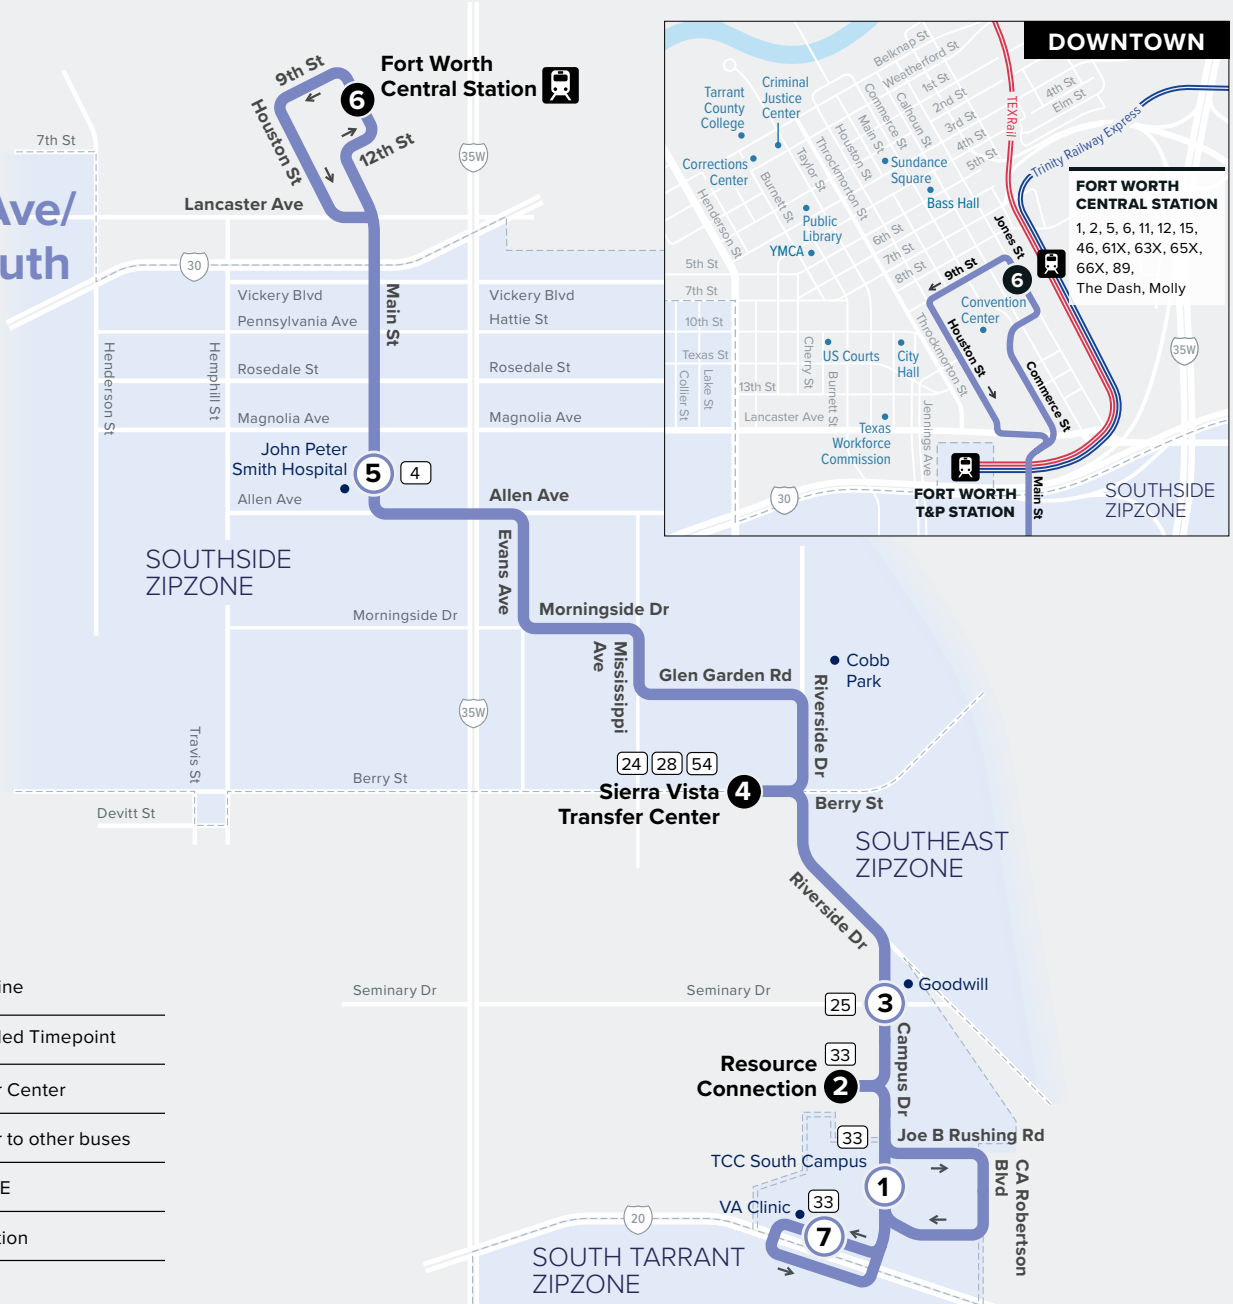

## Evans Ave/ TCC South

### Map Key

- Route Line
- Scheduled Timepoint
- Transfer Center
- Transfer to other buses
- ZIPZONE
- Rail Station

Purchase tickets or plan your trip with our mobile app:  
 GoPass  
 Download from your app store.

\* Trip operates on Saturday only.

## FROM DOWNTOWN

Fort Worth Central Station Bus Bay I	Main & St Joseph	Arrive Sierra Vista Transit Ctr Bus Bay A	Depart Sierra Vista Transit Ctr Bus Bay A	Campus & Seminary	VA Clinic	TCC South Campus
<b>6</b>	<b>5</b>	<b>4</b>	<b>4</b>	<b>3</b>	<b>7</b>	<b>1</b>
6:15	6:27	6:44	6:49	6:56	7:03	7:18
7:15	7:27	7:44	7:49	7:56	8:03	8:18
8:15	8:27	8:44	8:49	8:56	9:03	9:18
8:45	8:57	9:14	9:19	9:26	9:33	9:48
9:15	9:27	9:44	9:49	9:56	10:03	10:18
9:45	9:57	10:14	10:19	10:26	10:33	10:48
10:15	10:27	10:44	10:49	10:56	11:03	11:18
10:45	10:57	11:14	11:19	11:26	11:33	11:48
11:15	11:27	11:44	11:49	11:56	12:03	12:18
11:45	11:57	12:14	12:19	12:26	12:33	12:48
12:15	12:27	12:44	12:49	12:56	1:03	1:18
12:45	12:57	1:14	1:19	1:26	1:33	1:48
1:15	1:27	1:44	1:49	1:56	2:03	2:18
1:45	1:57	2:14	2:19	2:26	2:33	2:48
2:15	2:27	2:44	2:49	2:56	3:03	3:18
2:45	2:57	3:14	3:19	3:26	3:33	3:48
3:15	3:27	3:44	3:49	3:56	4:03	4:18
3:45	3:57	4:14	4:19	4:26	4:33	4:48
4:15	4:27	4:44	4:49	4:56	5:03	5:18
4:45	4:57	5:14	5:19	5:26	5:33	5:48
5:15	5:27	5:44	5:49	5:56	6:03	6:18
5:45	5:57	6:14	6:19	6:26	6:33	6:48
6:15	6:27	6:44	6:49	6:56	7:03	7:18
7:15	7:27	7:44	7:49	7:56	8:03	8:18
8:15	8:27	8:44	8:49	8:56	9:03	9:18
9:15	9:27	9:44	9:49	9:56	10:03	10:18
*10:15	10:27	10:44	10:49	10:56	11:03	11:18