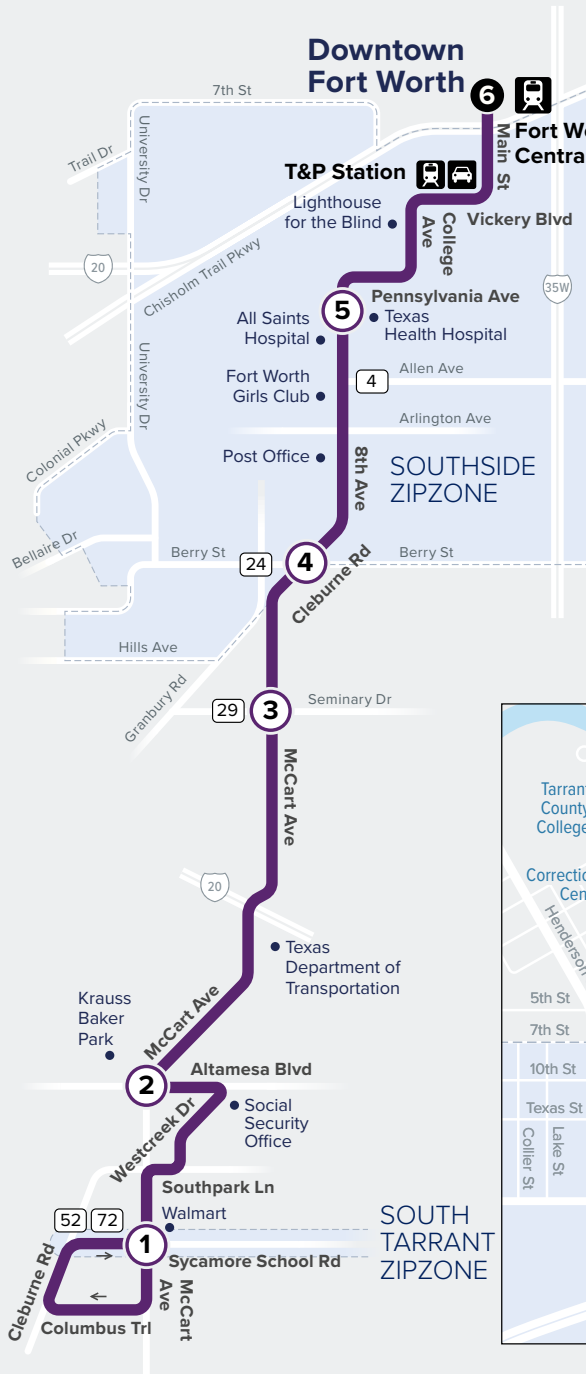

Downtown Fort Worth

8th Ave/McCart

Map Key

	Route Line
	Scheduled Timepoint
	Transfer Center
	Transfer to other buses
	ZIPZONE
	Rail Station
	Park & Ride

DOWNTOWN

FORT WORTH CENTRAL STATION
 1, 2, 5, 6, 11, 12, 15, 46, 61X, 63X, 65X, 66X, 89, The Dash, Molly

FROM DOWNTOWN

Fort Worth Central Station Bus Bay D	8th Ave & Cooper	Berry & Cleburne Rd	McCart & Seminary	McCart & Altamesa	Sycamore School & McCart
⑥	⑤	④	③	②	①
5:20	5:36	5:44	5:51	6:02	6:17
5:50	6:06	6:14	6:21	6:32	6:47
6:20	6:36	6:44	6:51	7:02	7:17
6:50	7:06	7:14	7:21	7:32	7:47
7:05	7:21	7:29	7:36	7:47	8:02
7:20	7:36	7:44	7:51	8:02	8:17
7:35	7:51	7:59	8:06	8:17	8:32
7:50	8:06	8:14	8:21	8:32	8:47
8:05	8:21	8:29	8:36	8:47	9:02

* Trip operates on Saturday only.

FROM DOWNTOWN

Fort Worth Central Station Bus Bay D	8th Ave & Cooper	Berry & Cleburne Rd	McCart & Seminary	McCart & Altamesa	Sycamore School & McCart
6	5	4	3	2	1
6:20	6:36	6:44	6:51	7:02	7:17
6:50	7:06	7:14	7:21	7:32	7:47
7:20	7:36	7:44	7:51	8:02	8:17
7:50	8:06	8:14	8:21	8:32	8:47
8:20	8:36	8:44	8:51	9:02	9:17
8:50	9:06	9:14	9:21	9:32	9:47
9:20	9:36	9:44	9:51	10:02	10:17
9:50	10:06	10:14	10:21	10:32	10:47
10:20	10:36	10:44	10:51	11:02	11:17
10:50	11:06	11:14	11:21	11:32	11:47
11:20	11:36	11:44	11:51	12:02	12:17
11:50	12:06	12:14	12:21	12:32	12:47
12:20	12:36	12:44	12:51	1:02	1:17
12:50	1:06	1:14	1:21	1:32	1:47
1:20	1:36	1:44	1:51	2:02	2:17
1:50	2:06	2:14	2:21	2:32	2:47
2:20	2:36	2:44	2:51	3:02	3:17
2:50	3:06	3:14	3:21	3:32	3:47
3:20	3:36	3:44	3:51	4:02	4:17
3:50	4:06	4:14	4:21	4:32	4:47
4:20	4:36	4:44	4:51	5:02	5:17
4:50	5:06	5:14	5:21	5:32	5:47
5:20	5:36	5:44	5:51	6:02	6:17
5:50	6:06	6:14	6:21	6:32	6:47
6:20	6:36	6:44	6:51	7:02	7:17
6:50	7:06	7:14	7:21	7:32	7:47
7:20	7:36	7:44	7:51	8:02	8:17
7:50	8:06	8:14	8:21	8:32	8:47
8:20	8:36	8:44	8:51	9:02	9:17
8:50	9:06	9:14	9:21	9:32	9:47
9:20	9:36	9:44	9:51	10:02	10:17
9:50	10:06	10:14	10:21	10:32	10:47
10:20	10:36	10:44	10:51	11:02	11:17
*10:50	11:06	11:14	11:21	11:32	11:47