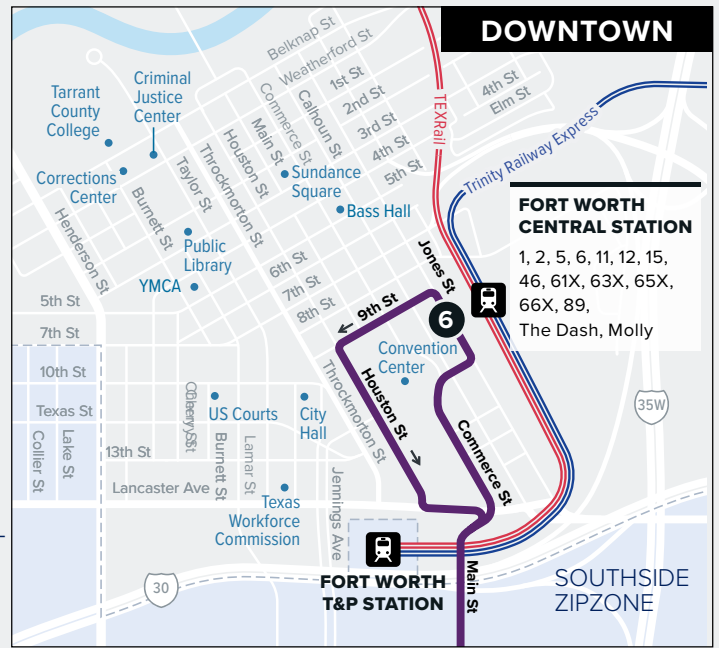

Downtown Fort Worth

8th Ave/McCart

Map Key

	Route Line
	Scheduled Timepoint
	Transfer Center
	Transfer to other buses
	ZIPZONE
	Rail Station
	Park & Ride

DOWNTOWN

FORT WORTH CENTRAL STATION
 1, 2, 5, 6, 11, 12, 15, 46, 61X, 63X, 65X, 66X, 89, The Dash, Molly

WEEKDAYS

TO DOWNTOWN

Sycamore School & McCart	McCart & Altamesa	McCart & Seminary	Berry & Cleburne Rd	8th Ave & Cooper	Fort Worth Central Station Bus Bay D
①	②	③	④	⑤	⑥
4:29	4:38	4:46	4:53	5:04	5:12
4:59	5:08	5:16	5:23	5:34	5:42
5:29	5:38	5:46	5:53	6:04	6:12
5:59	6:08	6:16	6:23	6:34	6:42
6:29	6:38	6:46	6:53	7:04	7:12
6:44	6:53	7:01	7:08	7:19	7:27
6:59	7:08	7:16	7:23	7:34	7:42
7:14	7:23	7:31	7:38	7:49	7:57
7:29	7:38	7:46	7:53	8:04	8:12

* Trip operates on Saturday only.

FROM DOWNTOWN

Fort Worth Central Station Bus Bay D	8th Ave & Cooper	Berry & Cleburne Rd	McCart & Seminary	McCart & Altamesa	Sycamore School & McCart
6	5	4	3	2	1
6:20	6:36	6:44	6:51	7:02	7:17
6:50	7:06	7:14	7:21	7:32	7:47
7:20	7:36	7:44	7:51	8:02	8:17
7:50	8:06	8:14	8:21	8:32	8:47
8:20	8:36	8:44	8:51	9:02	9:17
8:50	9:06	9:14	9:21	9:32	9:47
9:20	9:36	9:44	9:51	10:02	10:17
9:50	10:06	10:14	10:21	10:32	10:47
10:20	10:36	10:44	10:51	11:02	11:17
10:50	11:06	11:14	11:21	11:32	11:47
11:20	11:36	11:44	11:51	12:02	12:17
11:50	12:06	12:14	12:21	12:32	12:47
12:20	12:36	12:44	12:51	1:02	1:17
12:50	1:06	1:14	1:21	1:32	1:47
1:20	1:36	1:44	1:51	2:02	2:17
1:50	2:06	2:14	2:21	2:32	2:47
2:20	2:36	2:44	2:51	3:02	3:17
2:50	3:06	3:14	3:21	3:32	3:47
3:20	3:36	3:44	3:51	4:02	4:17
3:50	4:06	4:14	4:21	4:32	4:47
4:20	4:36	4:44	4:51	5:02	5:17
4:50	5:06	5:14	5:21	5:32	5:47
5:20	5:36	5:44	5:51	6:02	6:17
5:50	6:06	6:14	6:21	6:32	6:47
6:20	6:36	6:44	6:51	7:02	7:17
6:50	7:06	7:14	7:21	7:32	7:47
7:20	7:36	7:44	7:51	8:02	8:17
7:50	8:06	8:14	8:21	8:32	8:47
8:20	8:36	8:44	8:51	9:02	9:17
8:50	9:06	9:14	9:21	9:32	9:47
9:20	9:36	9:44	9:51	10:02	10:17
9:50	10:06	10:14	10:21	10:32	10:47
10:20	10:36	10:44	10:51	11:02	11:17
*10:50	11:06	11:14	11:21	11:32	11:47