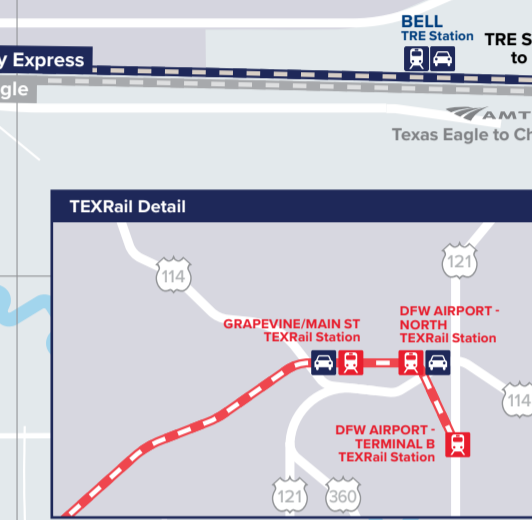

MAP KEY

- Bus Route - up to every 15 minutes
- Bus Route - up to every 30 minutes
- Bus Route - up to every 60 minutes
- Bus Route - Express/Limited
- Non-Stop Service
- Trinity Railway Express Line and Station
- TEXRail Line and Station
- Amtrak Line
- Park & Ride
- Transfer Center
- ZIPZONE
- Point of Interest
- College / University
- Hospitals and Health Centers
- Other Cities/Municipalities

55X South Park & Ride Express
Alsbury Blvd. Exit