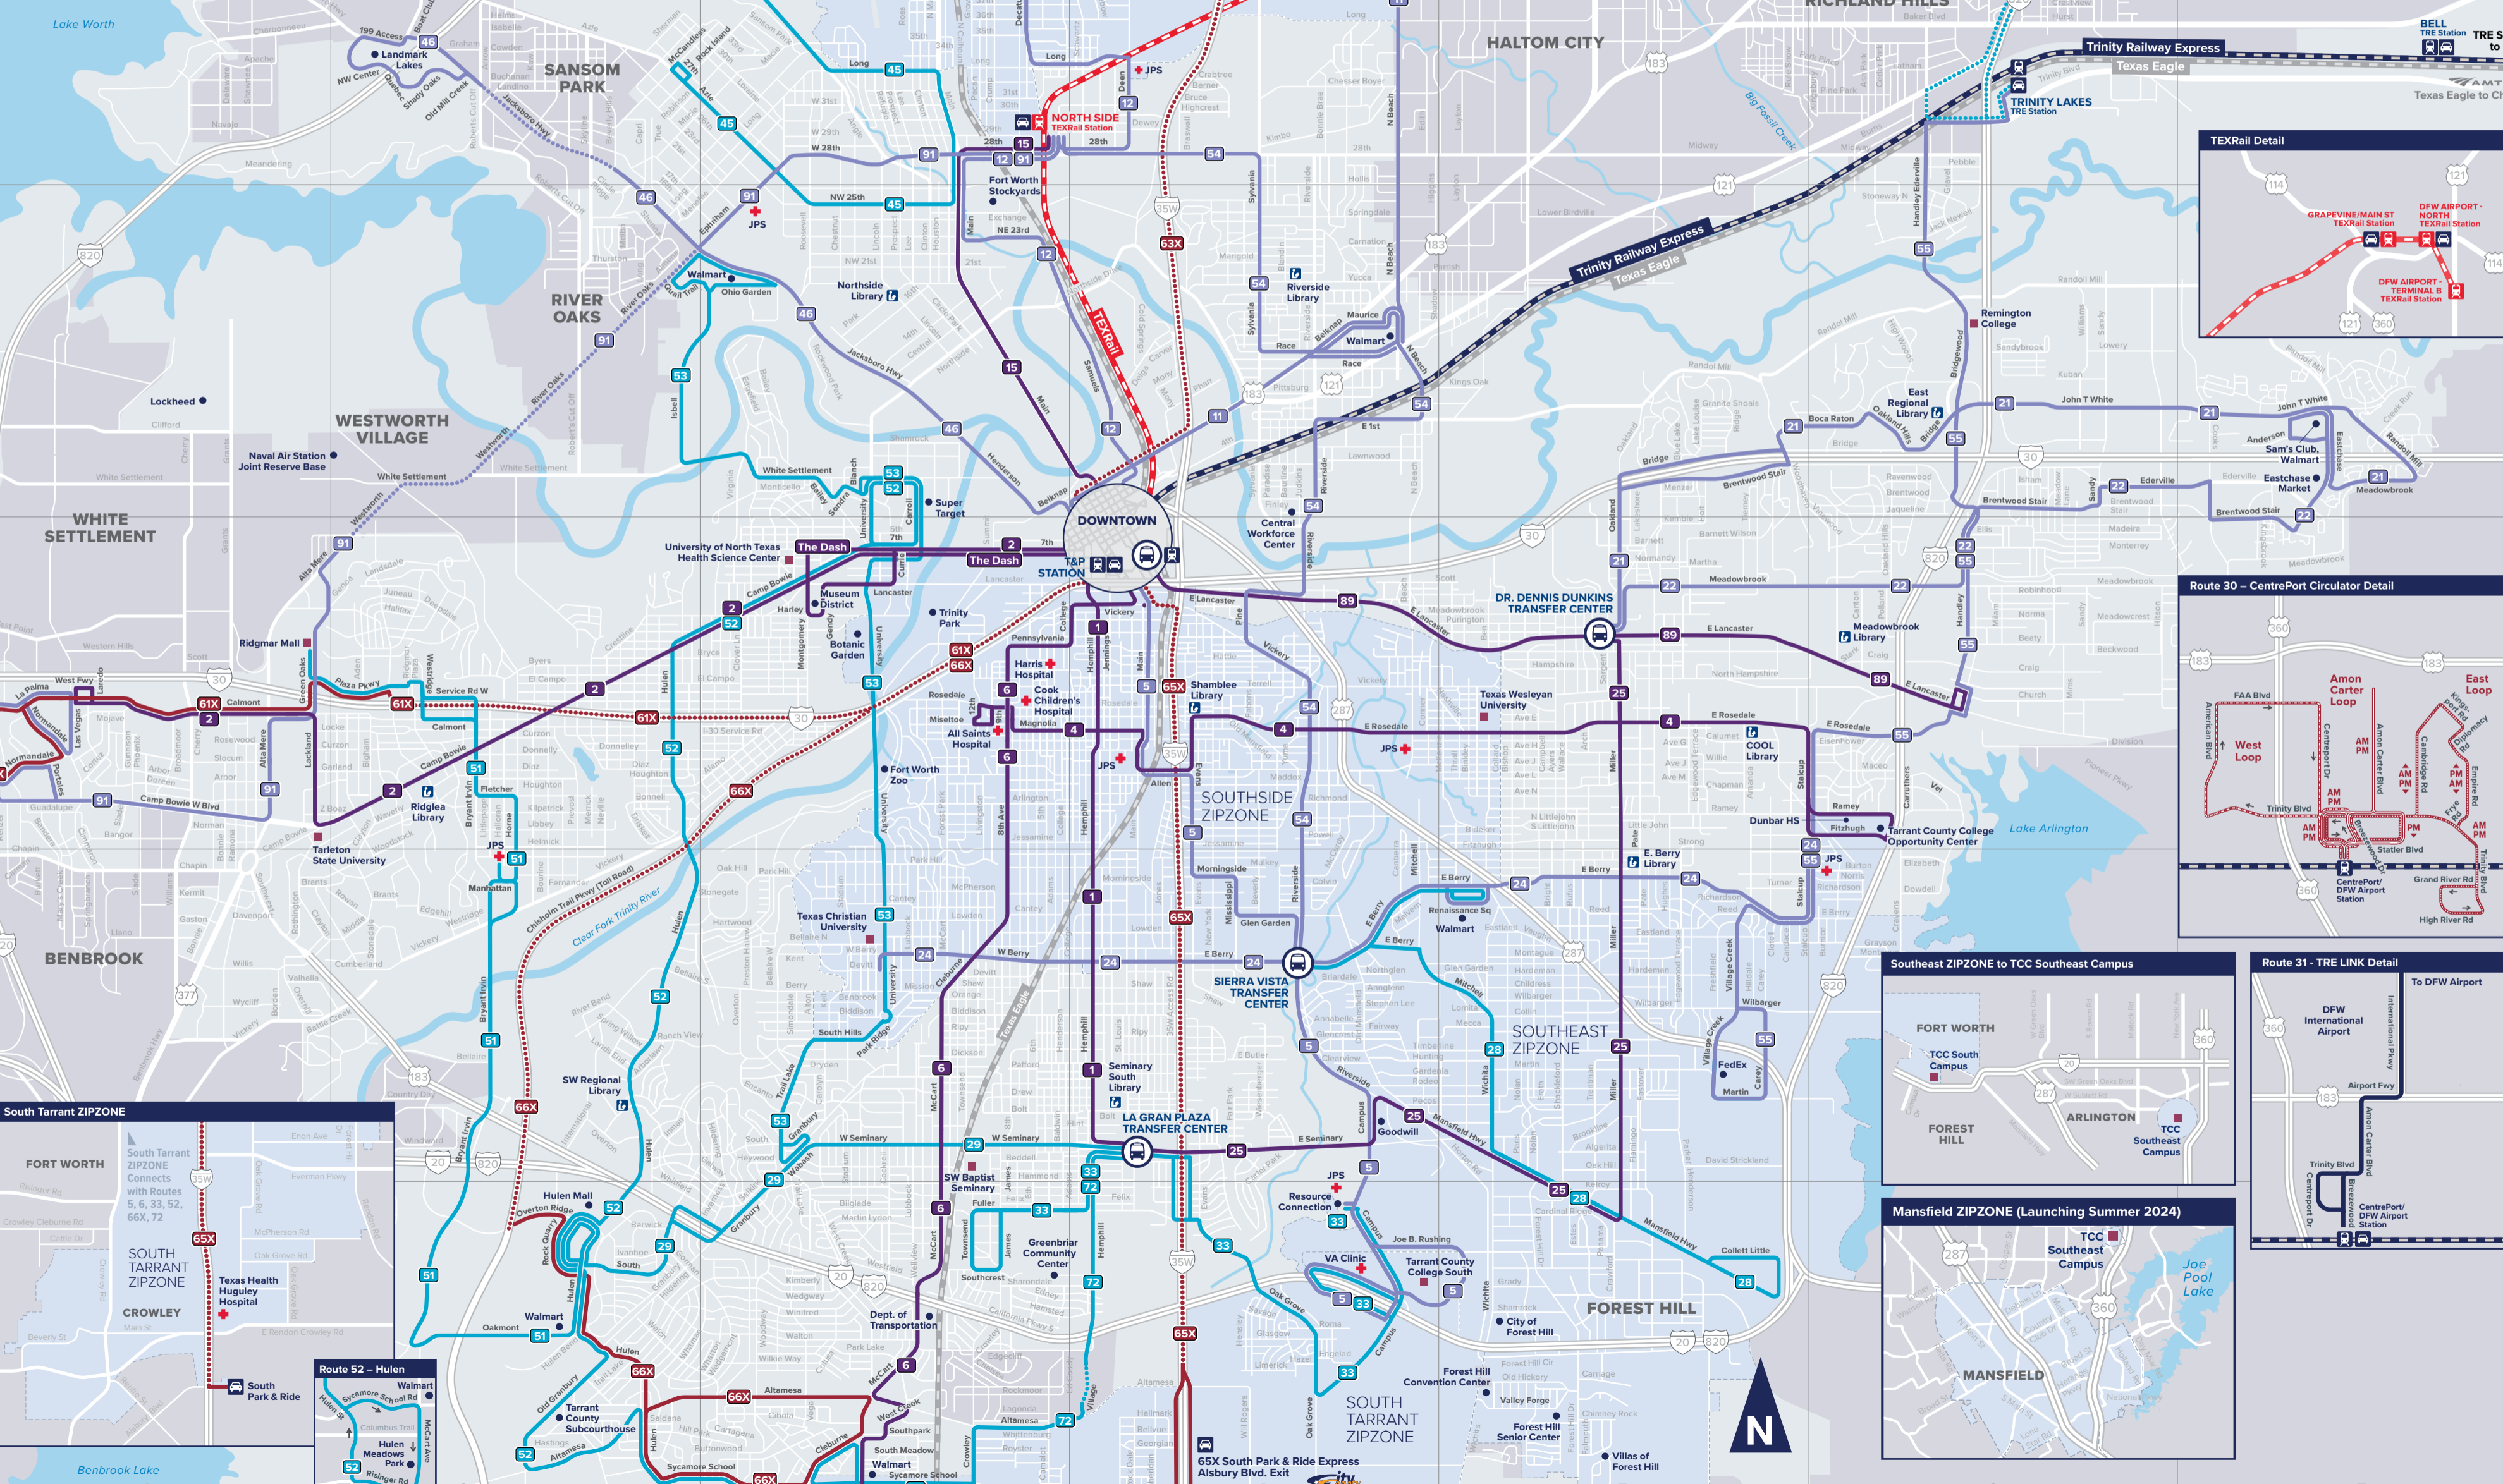

MAP KEY

- Bus Route - up to every 15 minutes
- Bus Route - up to every 30 minutes
- Bus Route - up to every 60 minutes
- Bus Route - Express/Limited
- Non-Stop Service
- Trinity Railway Express Line and Station
- TEXRail Line and Station
- Amtrak Line
- Park & Ride
- Transfer Center
- ZIPZONE
- Point of Interest
- College / University
- Hospitals and Health Centers
- Other Cities/Municipalities

55X South Park & Ride Express
Alsbury Blvd. Exit