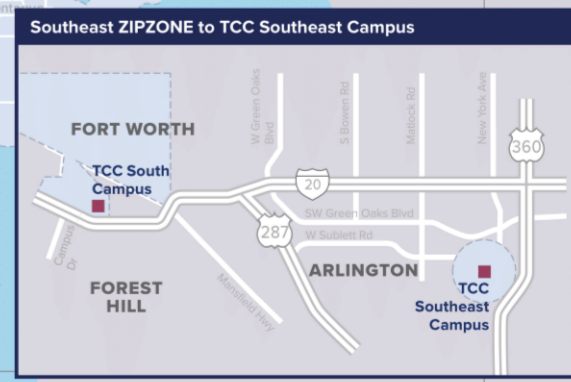

MAP KEY

- Bus Route - up to every 15 minutes
- Bus Route - up to every 30 minutes
- Bus Route - up to every 60 minutes
- Bus Route - Express/Limited
- Non-Stop Service
- Trinity Railway Express Line and Station
- TEXRail Line and Station
- Amtrak Line
- Park & Ride
- Transfer Center
- ZIPZONE
- Point of interest
- College / University
- Hospitals and Health Centers
- Other Cities/Municipalities

65X South Park & Ride Express
Aisbury Blvd. Exit