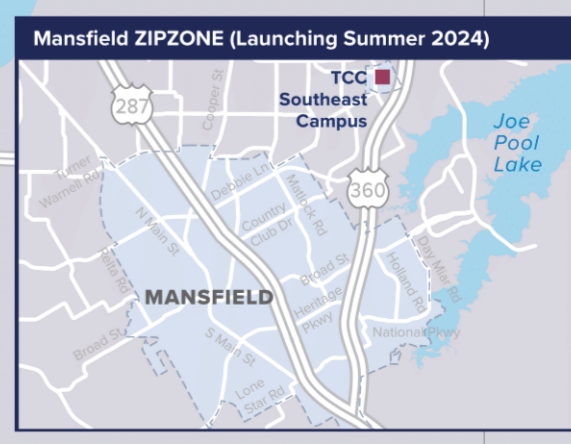

MAP KEY

- Bus Route - up to every 15 minutes
- Bus Route - up to every 30 minutes
- Bus Route - up to every 60 minutes
- Bus Route - Express/Limited
- Non-Stop Service
- Trinity Railway Express Line and Station
- TEXRail Line and Station
- Amtrak Line
- Park & Ride
- Transfer Center
- ZIPZONE
- Point of interest
- College / University
- Hospitals and Health Centers
- Other Cities/Municipalities

65X South Park & Ride Express
Aisbury Blvd. Exit