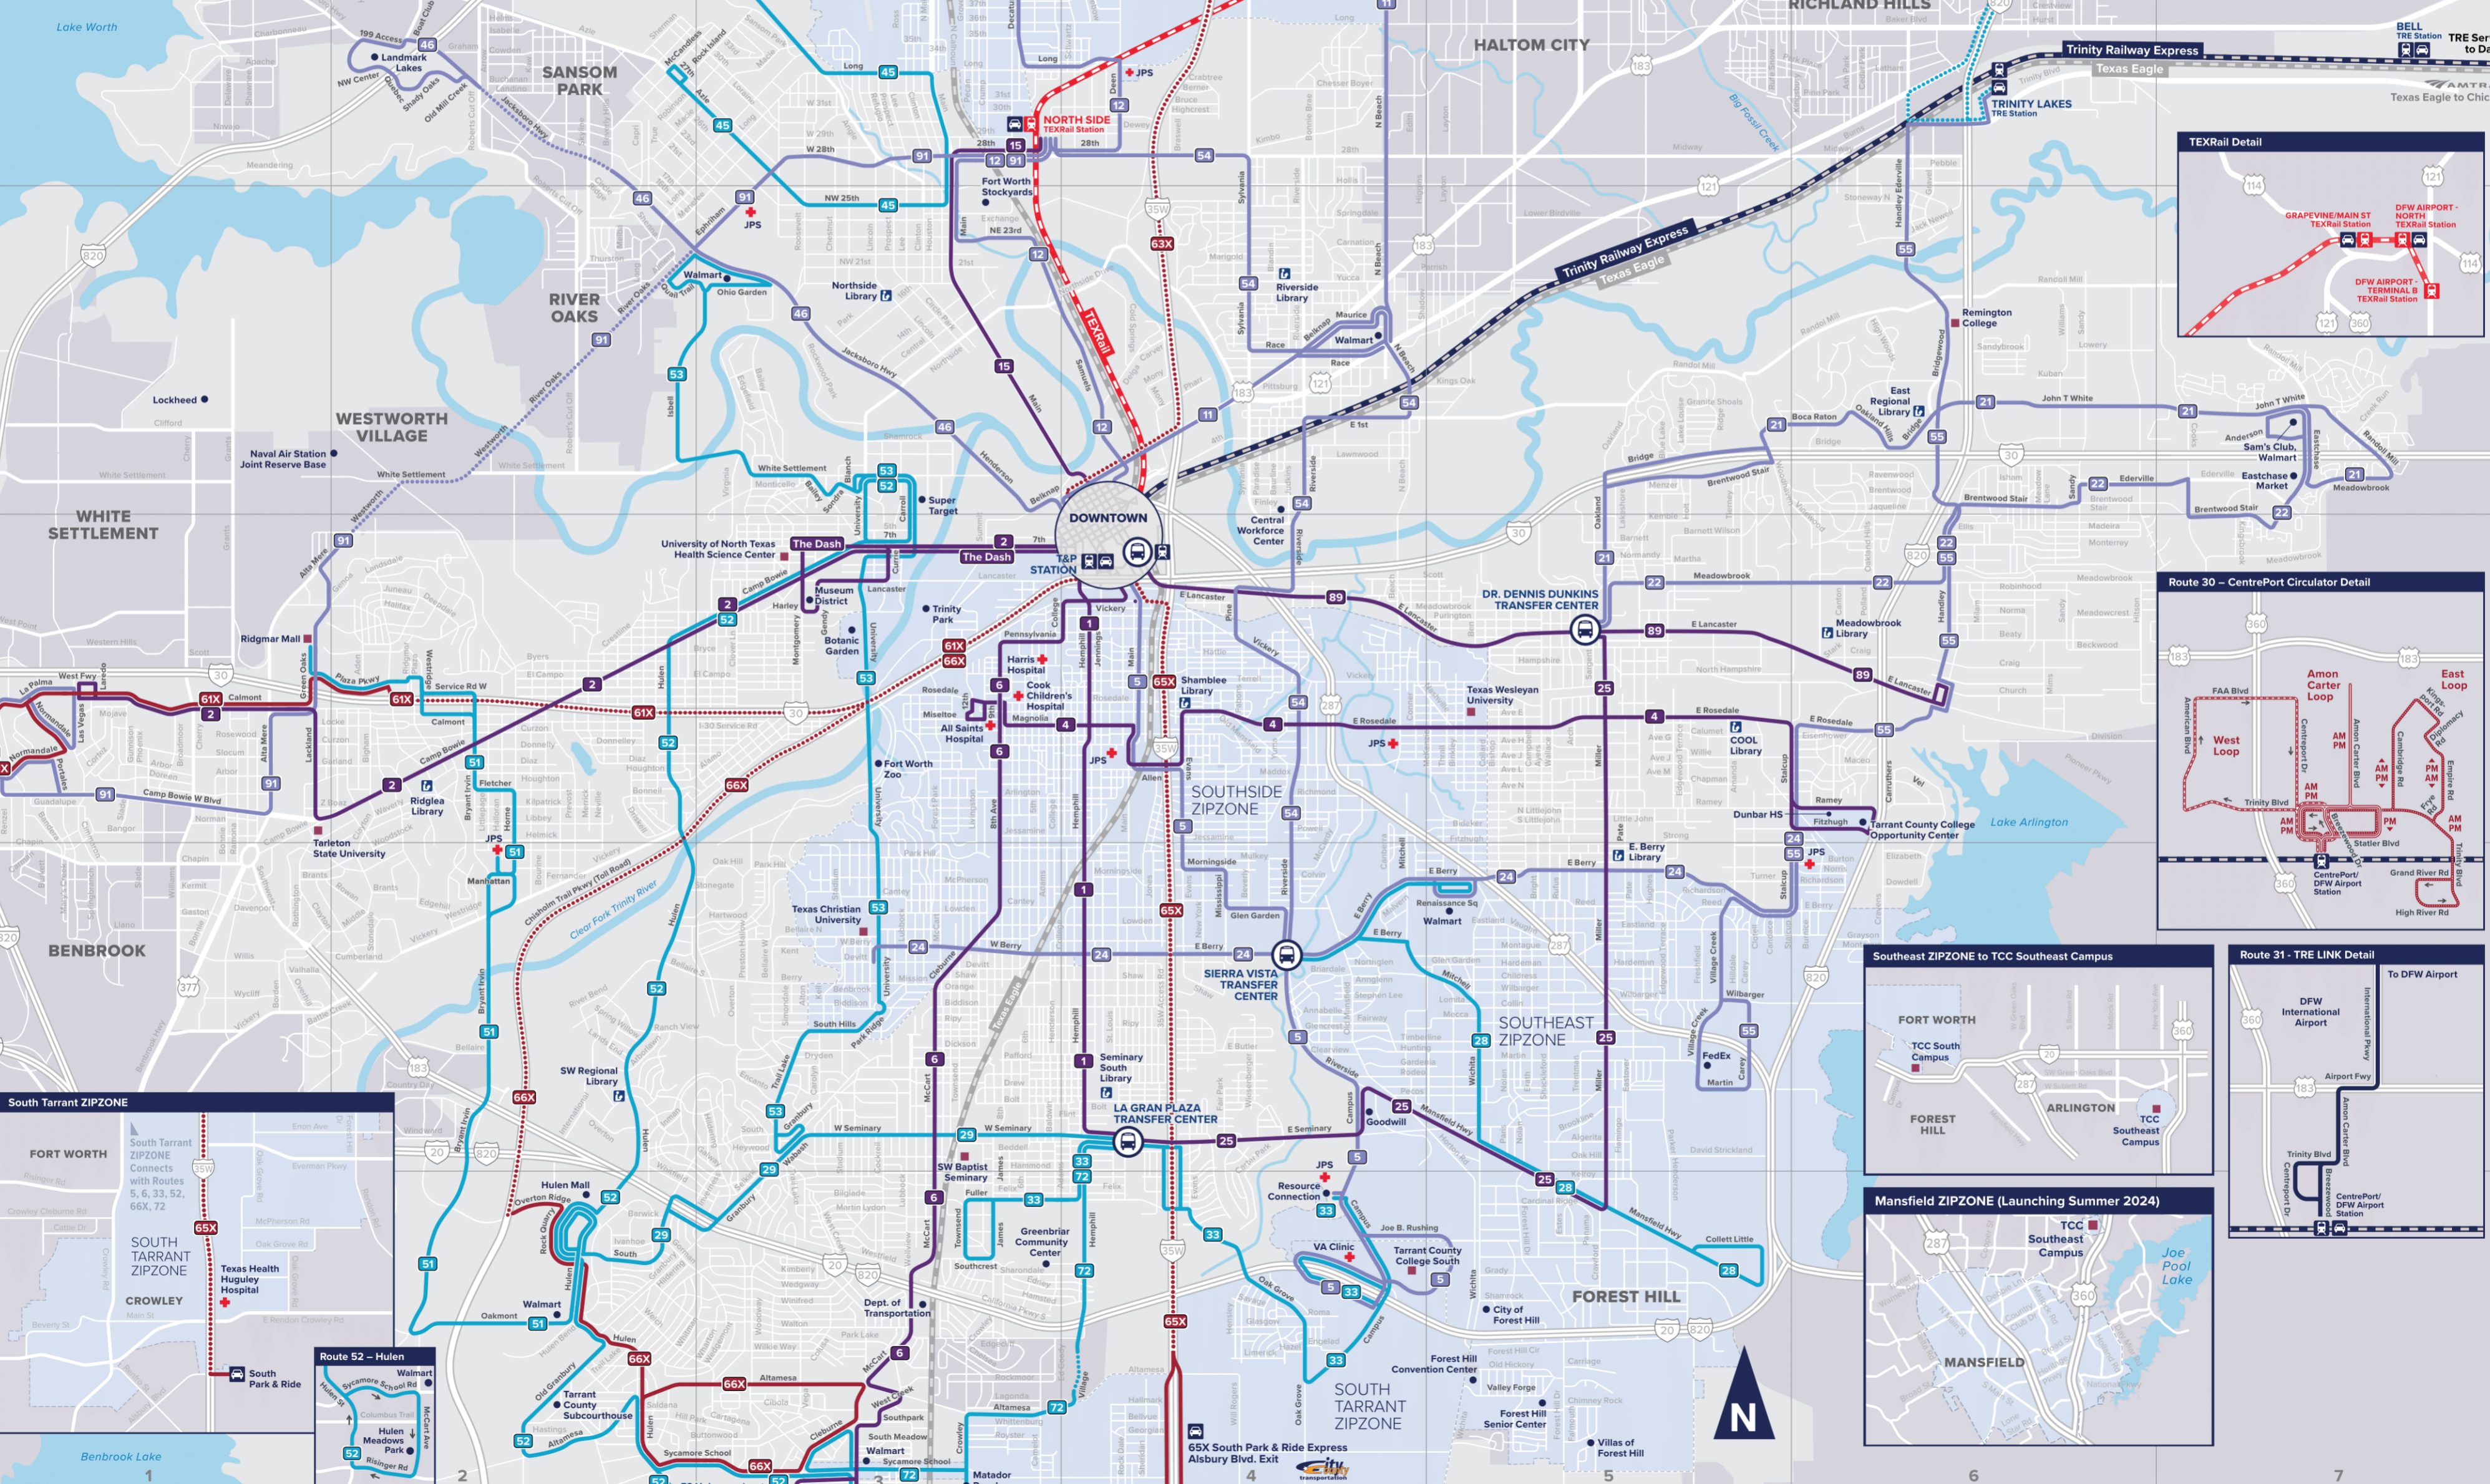

MAP KEY

- Bus Route - up to every 15 minutes
- Bus Route - up to every 30 minutes
- Bus Route - up to every 60 minutes
- Bus Route - Express/Limited
- Non-Stop Service
- Trinity Railway Express Line and Station
- TEXRail Line and Station
- Amtrak Line
- Park & Ride
- Transfer Center
- ZIPZONE
- Point of interest
- College / University
- Hospitals and Health Centers
- Other Cities/Municipalities

65X South Park & Ride Express
Aisbury Blvd. Exit