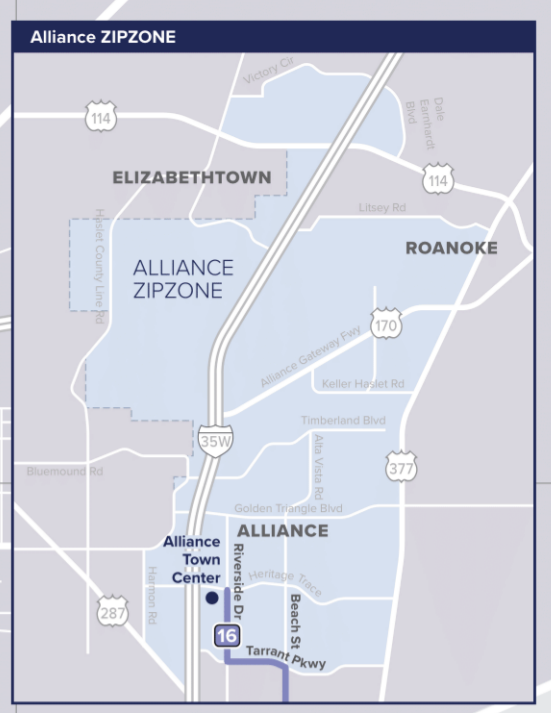

MAP KEY

- Bus Route - up to every 15 minutes
- Bus Route - up to every 30 minutes
- Bus Route - up to every 60 minutes
- Bus Route - Express/Limited
- Non-Stop Service
- Trinity Railway Express Line and Station
- TEXRail Line and Station
- Amtrak Line
- Park & Ride
- Transfer Center
- ZIPZONE
- Point of interest
- College / University
- Hospitals and Health Centers
- Other Cities/Municipalities

65X South Park & Ride Express
Aisbury Blvd. Exit