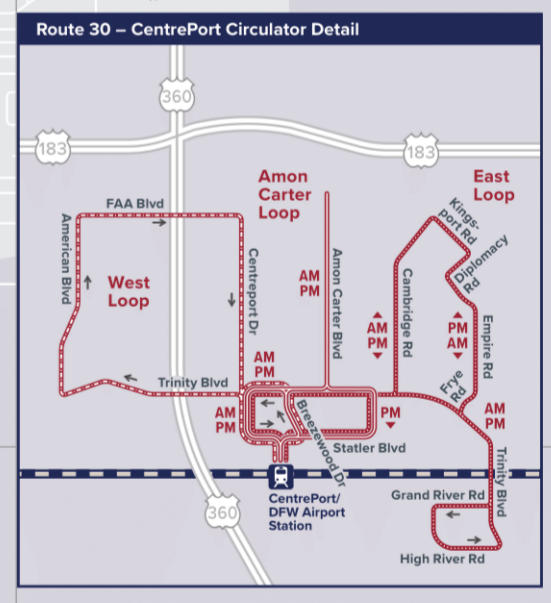

MAP KEY

- Bus Route - up to every 15 minutes
- Bus Route - up to every 30 minutes
- Bus Route - up to every 60 minutes
- Bus Route - Express/Limited
- Non-Stop Service
- Trinity Railway Express Line and Station
- TEXRail Line and Station
- Amtrak Line
- Park & Ride
- Transfer Center
- ZIPZONE
- Point of interest
- College / University
- Hospitals and Health Centers
- Other Cities/Municipalities

65X South Park & Ride Express
Aisbury Blvd. Exit