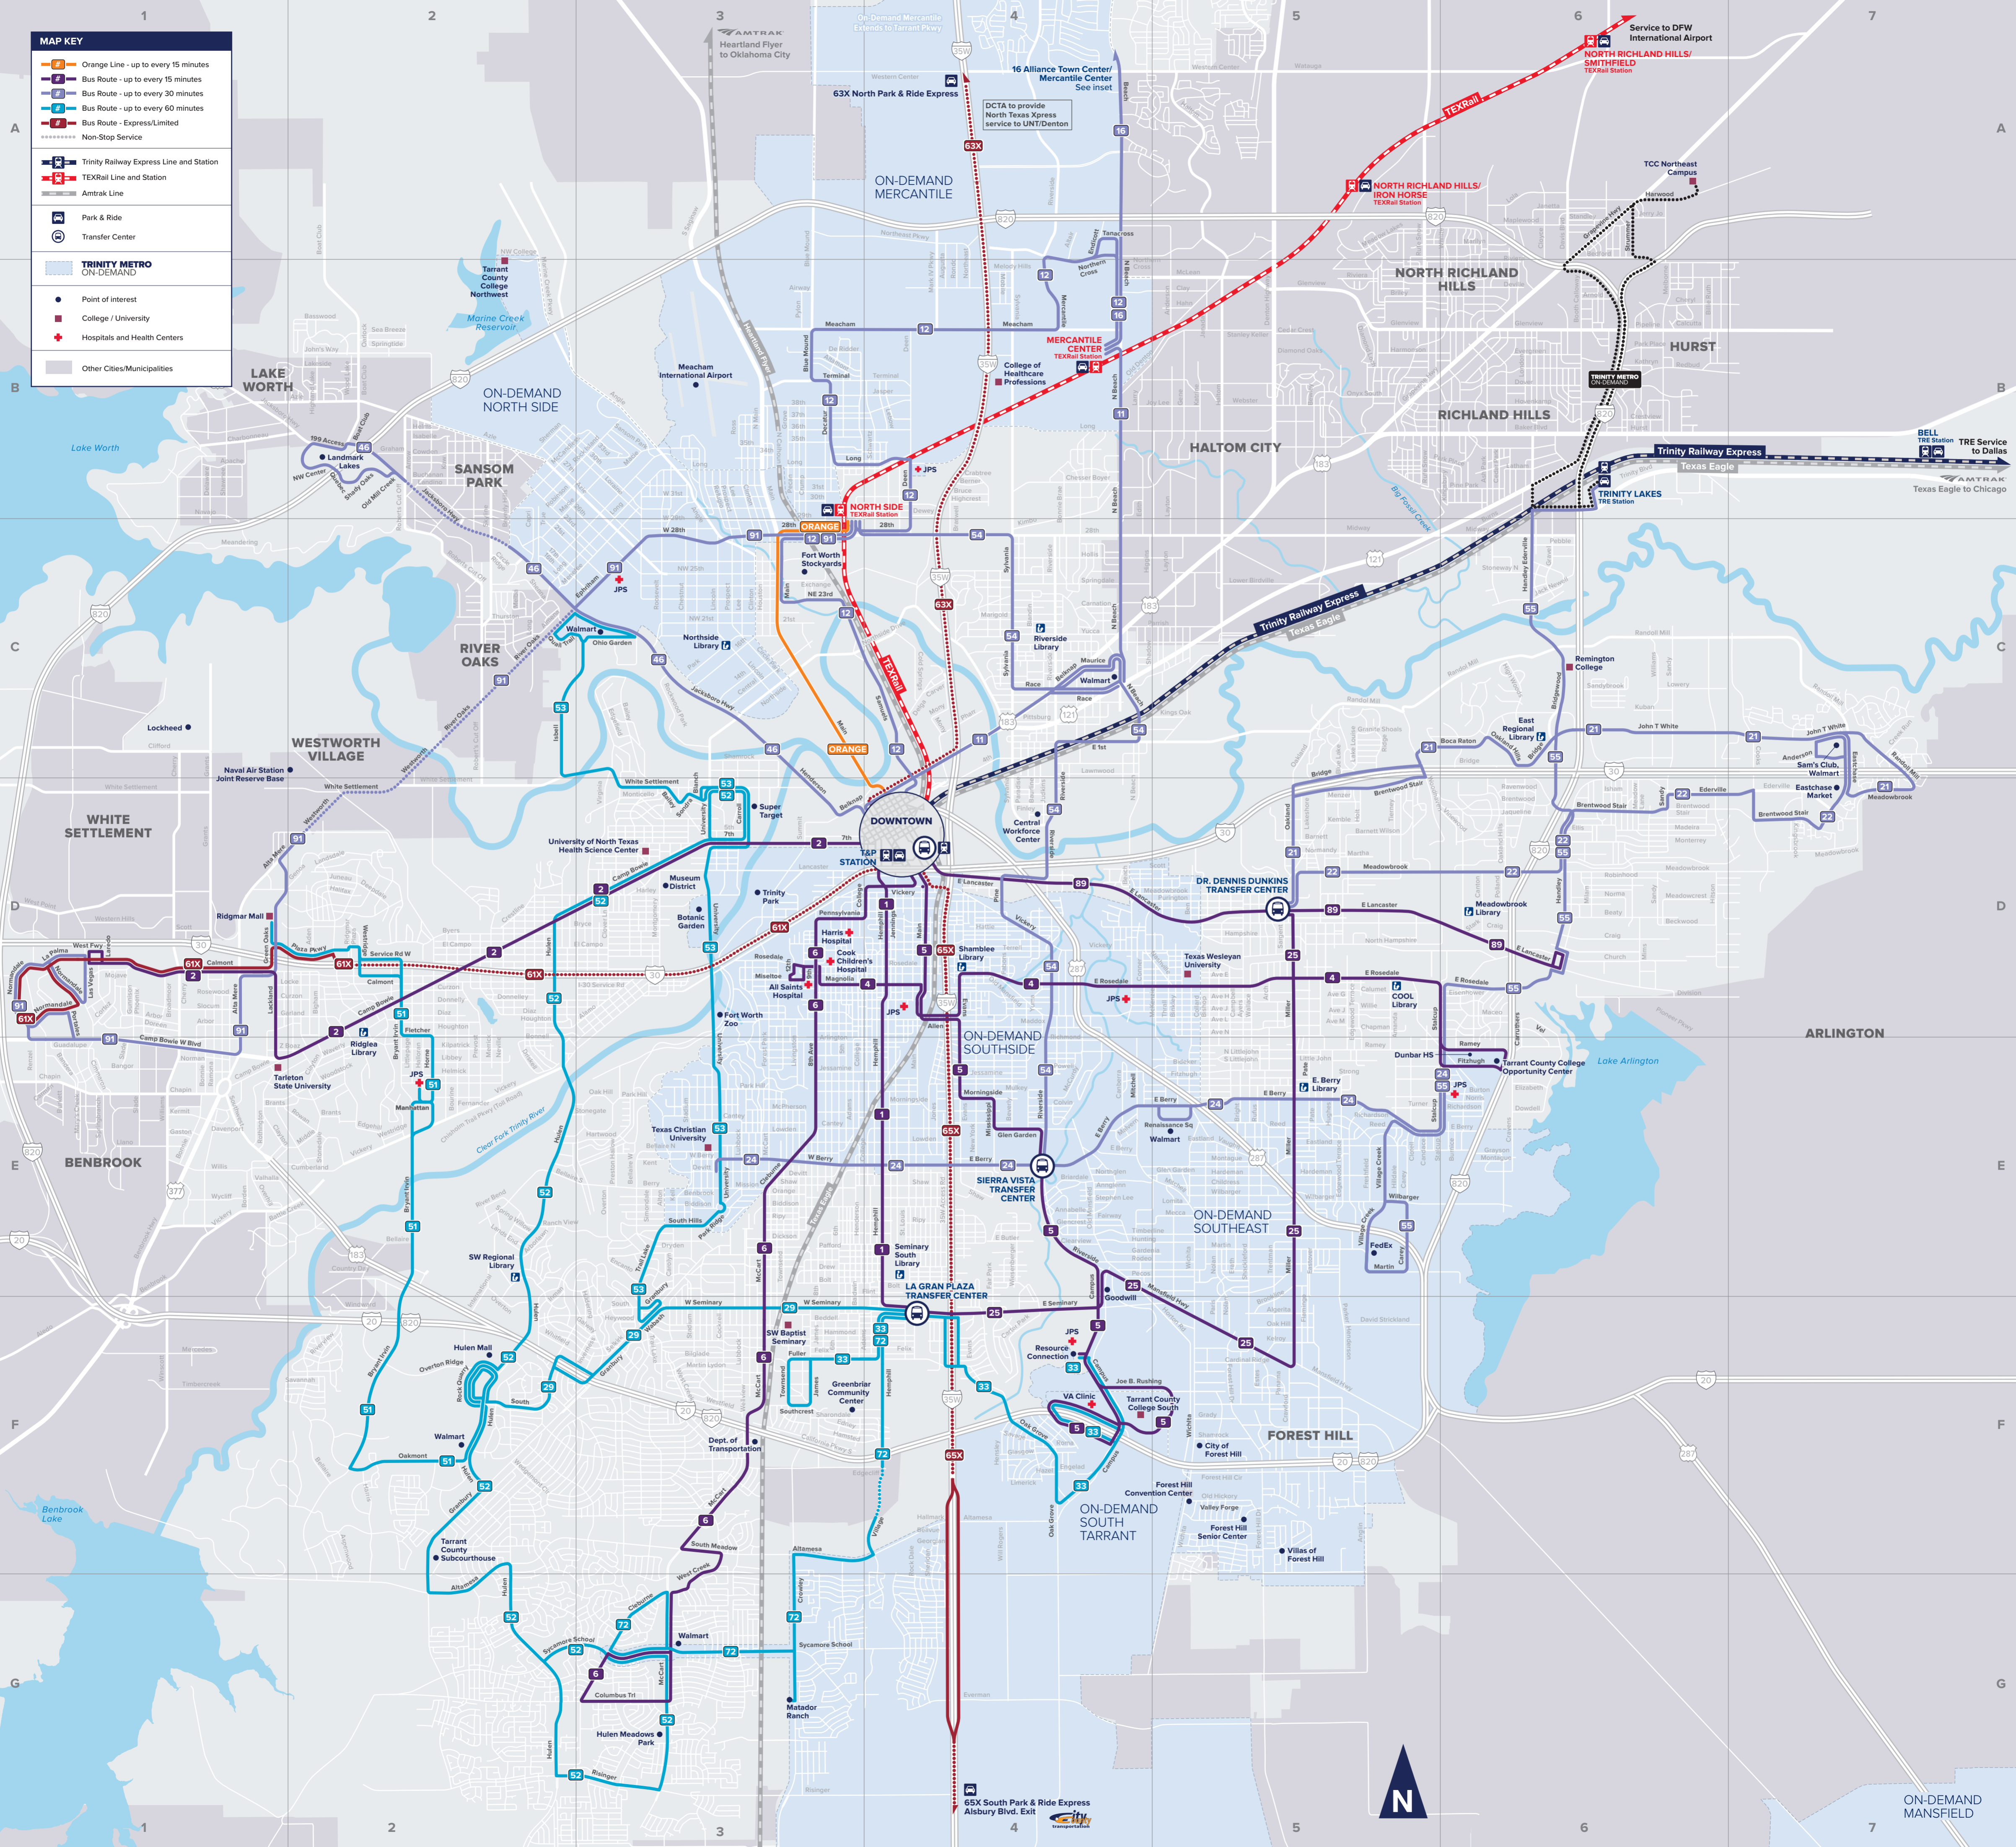

MAP KEY

- Orange Line - up to every 15 minutes
- Bus Route - up to every 15 minutes
- Bus Route - up to every 30 minutes
- Bus Route - up to every 60 minutes
- Bus Route - Express/Limited
- Non-Stop Service
- Trinity Railway Express Line and Station
- TEXRail Line and Station
- Amtrak Line
- Park & Ride
- Transfer Center
- TRINITY METRO ON-DEMAND**
- Point of Interest
- College / University
- Hospitals and Health Centers
- Other Cities/Municipalities

65X South Park & Ride Express
Alsbury Blvd. Exit

ON-DEMAND MANSFIELD