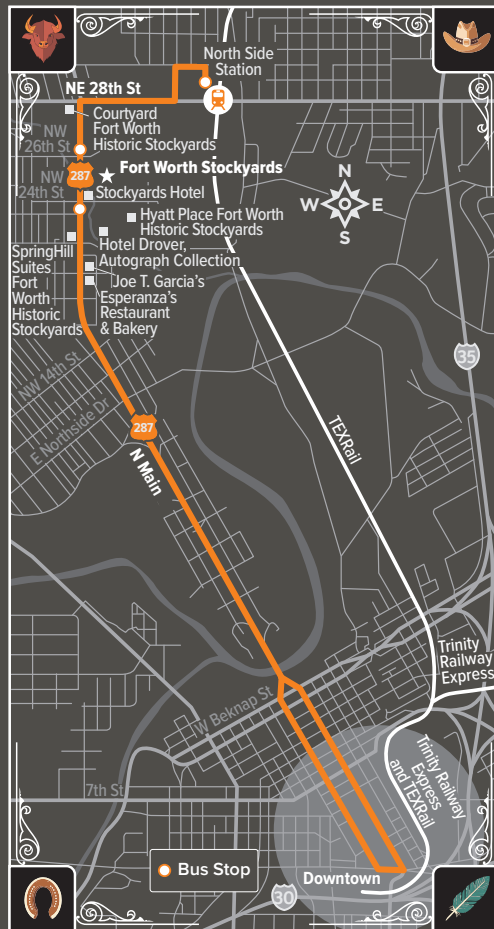

WHEN DOES IT RUN?

DAILY (SUBJECT TO CHANGE ON HOLIDAYS)

TO DOWNTOWN				FROM DOWNTOWN			
TEXRail North Side Station Bus Bay A	Fort Worth Stockyards	N.Main St & Northside Dr	Fort Worth Central Station Bus Bay E	Fort Worth Central Station Bus Bay E	N.Main St & Northside Dr	Fort Worth Stockyards	TEXRail North Side Station Bus Bay A
4:45	4:55	5:01	5:11	5:00	5:13	5:18	5:26
5:00	5:10	5:16	5:26	5:15	5:28	5:33	5:41
5:15	5:25	5:31	5:41	5:30	5:43	5:48	5:56
5:30	5:40	5:46	5:56	5:45	5:58	6:03	6:11
5:45	5:55	6:01	6:11	6:00	6:13	6:18	6:26
6:00	6:10	6:16	6:26	6:15	6:28	6:33	6:41
6:15	6:25	6:31	6:41	6:30	6:43	6:48	6:56
6:30	6:40	6:46	6:56	6:45	6:58	7:03	7:11

PM Times

801 Grove St. Fort Worth, Texas 76102
817.215.8600 | RIDETRINITYMETRO.org

Let's Ride
TO THE

ORANGE
LINE

RIDETRINITYMETRO.org/ORANGELINE

READY TO RIDE?

Whether you're looking to two-step at the honky-tonk or enjoy dinner and a movie downtown, Trinity Metro's Orange Line is your best way to travel between the historic Stockyards District and downtown Fort Worth. No driving, no parking, no stress!

-  Fort Worth Central Station
-  Fort Worth Convention Center
-  Downtown dining and hotels
-  Sundance Square
-  Fort Worth Stockyards
-  Historic Northside
-  Trinity Metro TEXRail North Side Station

ORANGE LINE MAP

DOWNTOWN MAP