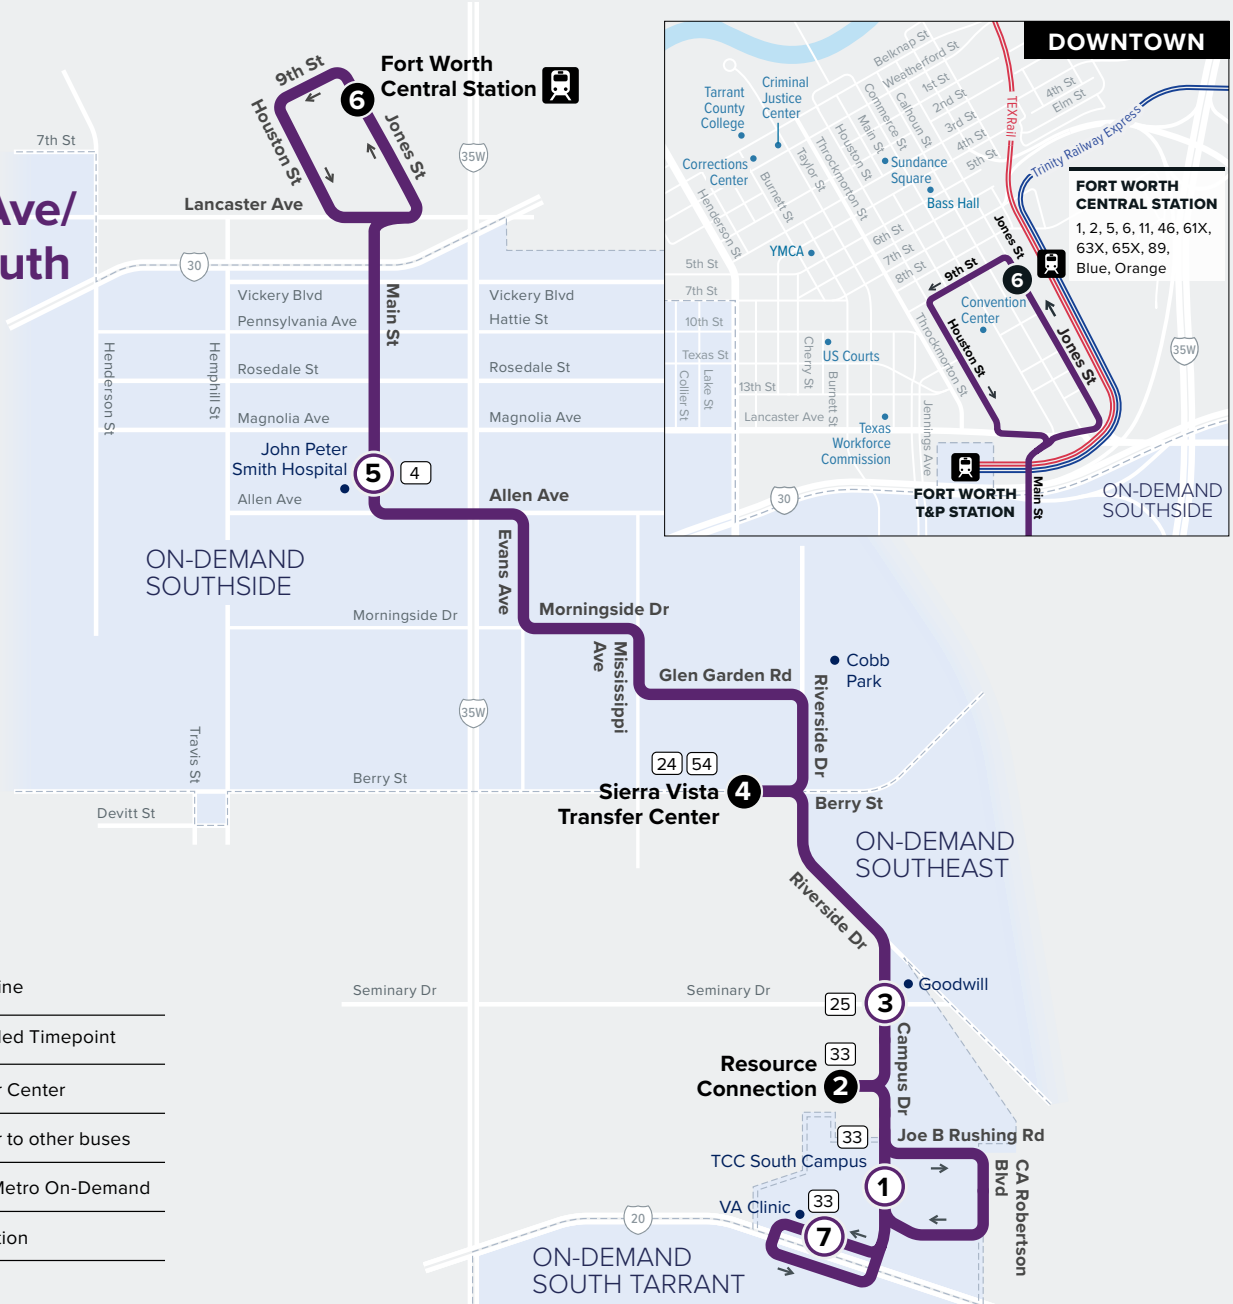

5

Evans Ave/ TCC South

Map Key

- Route Line
- Scheduled Timepoint
- Transfer Center
- Transfer to other buses
- Trinity Metro On-Demand
- Rail Station

Purchase tickets or plan your trip with our mobile app:
 GoPass
 Download from your app store.

1001 Jones St, Fort Worth, Texas 76102
 Customer Support and Solutions:
 (817) 215-8600
 RIDE TRINITYMETRO.org | @TrinityMetro

Effective
 May 24, 2026

WEEKDAYS

TO DOWNTOWN

FROM DOWNTOWN

TCC South Campus	Resource Connection	Campus & Seminary	Sierra Vista Transit Ctr Bus Bay C	Main & St Joseph	Fort Worth Central Station Bus Bay I	Fort Worth Central Station Bus Bay I	Main & St Joseph	Sierra Vista Transit Ctr Bus Bay B	Campus & Seminary	Resource Connection	VA Clinic	TCC South Campus
①	②	③	④	⑤	⑥	⑥	⑤	④	③	②	⑦	①
4:48	4:54	4:58	5:11	5:24	5:37	5:15	5:27	5:44	5:56	5:59	6:03	6:18
5:18	5:24	5:28	5:41	5:54	6:07	5:45	5:57	6:14	6:26	6:29	6:33	6:48
5:48	5:54	5:58	6:11	6:24	6:37	6:15	6:27	6:44	6:56	6:59	7:03	7:18
6:18	6:24	6:28	6:41	6:54	7:07	6:45	6:57	7:14	7:26	7:29	7:33	7:48
6:48	6:54	6:58	7:11	7:24	7:37	7:00	7:12	7:29	7:41	7:44	7:48	8:03
7:03	7:09	7:13	7:26	7:39	7:52	7:15	7:27	7:44	7:56	7:59	8:03	8:18
7:18	7:24	7:28	7:41	7:54	8:07	7:30	7:42	7:59	8:11	8:14	8:18	8:33
7:33	7:39	7:43	7:56	8:09	8:22	7:45	7:57	8:14	8:26	8:29	8:33	8:48
7:48	7:54	7:58	8:11	8:24	8:37	8:00	8:12	8:29	8:41	8:44	8:48	9:03
8:03	8:09	8:13	8:26	8:39	8:52	8:15	8:27	8:44	8:56	8:59	9:03	9:18
8:18	8:24	8:28	8:41	8:54	9:07	8:30	8:42	8:59	9:11	9:14	9:18	9:33
8:33	8:39	8:43	8:56	9:09	9:22	8:45	8:57	9:14	9:26	9:29	9:33	9:48
8:48	8:54	8:58	9:11	9:24	9:37	9:00	9:12	9:29	9:41	9:44	9:48	10:03
9:03	9:09	9:13	9:26	9:39	9:52	9:15	9:27	9:44	9:56	9:59	10:03	10:18