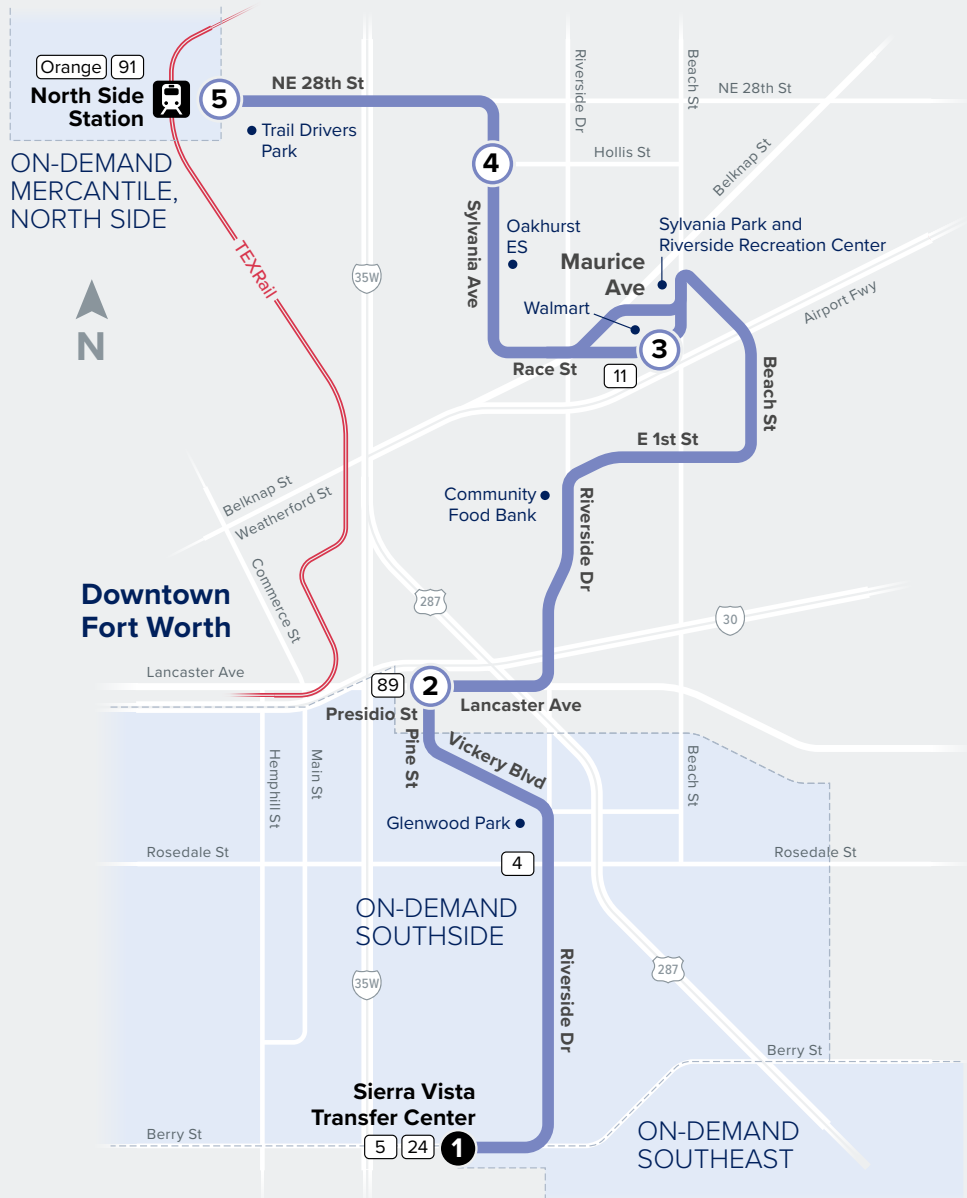

## Riverside/ Sierra Vista

### Map Key

- Route Line
- # Scheduled Timepoint
- # Transfer Center
- # Transfer to other buses
- Trinity Metro On-Demand

## NORTHBOUND

Sierra Vista Transfer Center Bus Bay D	Pine & Presidio	Walmart	Sylvania & Hollis	North Side Station Bus Bay C
1	2	3	4	5
5:09	5:21	5:35	5:44	5:51
5:39	5:51	6:05	6:14	6:21
6:09	6:21	6:35	6:44	6:51
6:39	6:51	7:05	7:14	7:21
7:09	7:21	7:35	7:44	7:51
7:39	7:51	8:05	8:14	8:21
8:09	8:21	8:35	8:44	8:51
8:39	8:51	9:05	9:14	9:21
9:09	9:21	9:35	9:44	9:51
9:39	9:51	10:05	10:14	10:21
10:09	10:21	10:35	10:44	10:51
10:39	10:51	11:05	11:14	11:21
11:09	11:21	11:35	11:44	11:51
11:39	11:51	12:05	12:14	12:21
12:09	12:21	12:35	12:44	12:51
12:39	12:51	1:05	1:14	1:21
1:09	1:21	1:35	1:44	1:51
1:39	1:51	2:05	2:14	2:21
2:09	2:21	2:35	2:44	2:51
2:39	2:51	3:05	3:14	3:21
3:09	3:21	3:35	3:44	3:51
3:39	3:51	4:05	4:14	4:21
4:09	4:21	4:35	4:44	4:51
4:39	4:51	5:05	5:14	5:21
5:09	5:21	5:35	5:44	5:51
5:39	5:51	6:05	6:14	6:21
6:09	6:21	6:35	6:44	6:51
7:09	7:21	7:35	7:44	7:51
8:09	8:21	8:35	8:44	8:51
9:09	9:21	9:35	9:44	9:51

\* Trip operates on Saturday only.